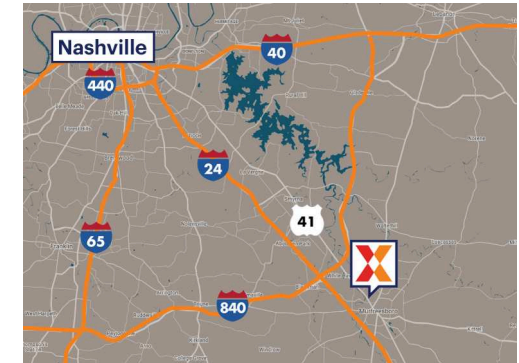

Georgetown Square

Nashville-Davidson-Murfreesboro-Franklin, TN

35.8708, -86.4147
1622 N W Broad Street | Murfreesboro, TN 37129

Center Size: 114,117 SF

Demographics	1 Mile	3 Mile	5 Mile
👤	4,692	65,414	159,517
🏠	2,031	26,902	61,648
💰	\$76,287	\$81,325	\$85,416

Kroger-anchored and recently renovated center featuring top national retailers including Aaron's & The UPS Store

Close proximity to Middle Tennessee State University with 21,000+ students, a 286-bed St. Thomas Rutherford Hospital and Stones River National Battlefield drawing 200,000+ visitors/year

Located on Rt 41 with easy access to I-24

Georgetown Square

Nashville-Davidson-Murfreesboro-Franklin, TN

35.8708, -86.4147
1622 N W Broad Street | Murfreesboro, TN 37129

Available Space

06	1,100 SF
09	2,691 SF
09B	979 SF
12	8,750 SF