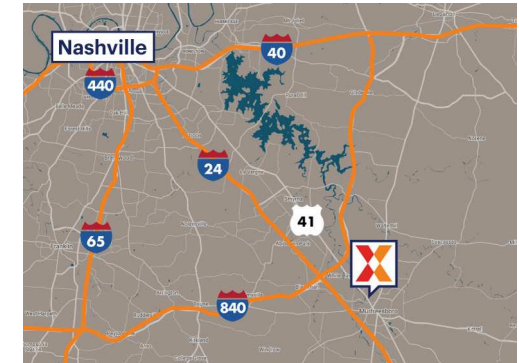

# Georgetown Square

Nashville-Davidson-Murfreesboro-Franklin, TN

35.8708, -86.4147  
1622 N W Broad Street | Murfreesboro, TN 37129

Center Size: 114,117 SF

Demographics	1 Mile	3 Mile	5 Mile
	4,692	65,414	159,517
	2,031	26,902	61,648
	\$76,287	\$81,325	\$85,416

Kroger-anchored and recently renovated center featuring top national retailers including Aaron's & The UPS Store

Close proximity to Middle Tennessee State University with 21,000+ students, a 286-bed St. Thomas Rutherford Hospital and Stones River National Battlefield drawing 200,000+ visitors/year

Located on Rt 41 with easy access to I-24

# Georgetown Square

Nashville-Davidson-Murfreesboro-Franklin, TN

35.8708, -86.4147

1622 N W Broad Street | Murfreesboro, TN 37129