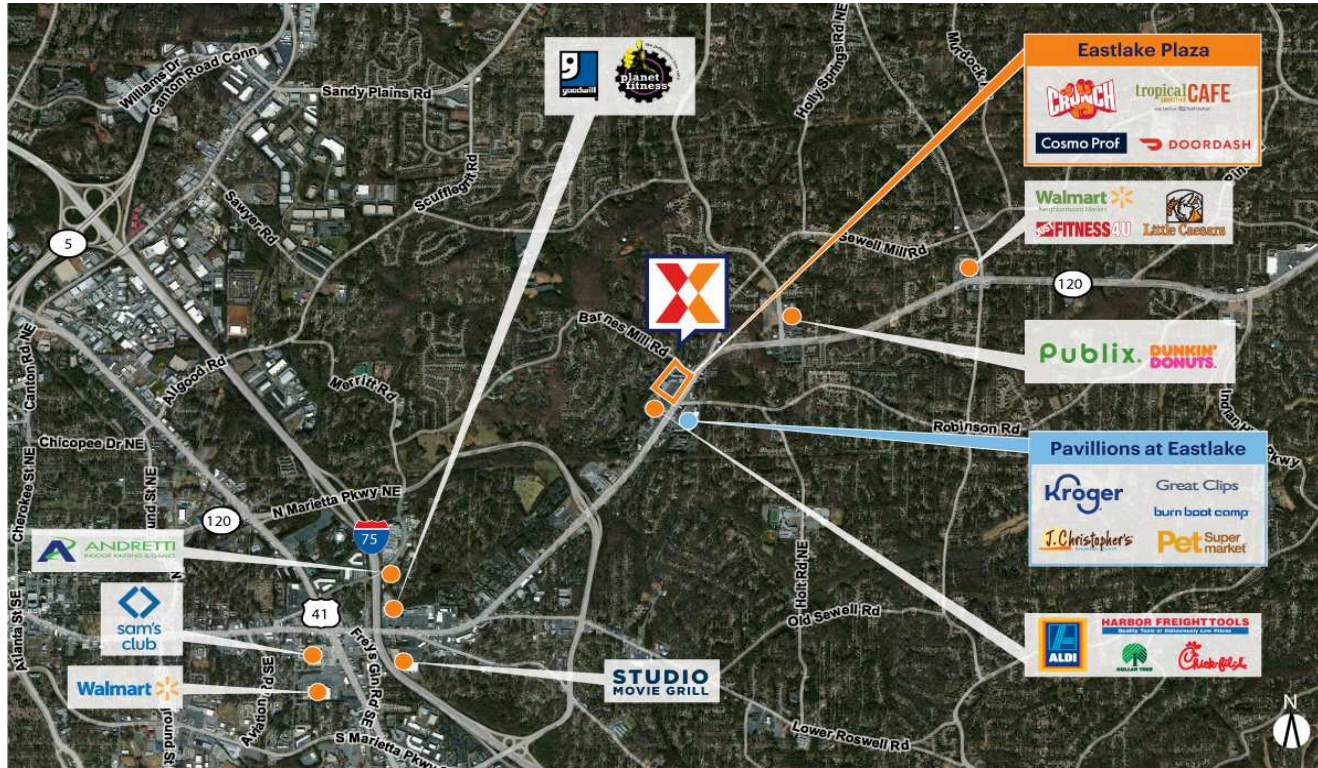

Eastlake Plaza

Atlanta-Sandy Springs-Roswell, GA

33.9704, -84.4895
2211 Roswell Road | Marietta, GA 30062

Center Size: 56,176 SF

Demographics	1 Mile	3 Mile	5 Mile
	9,388	75,845	198,720
	4,060	28,816	77,526
	\$95,735	\$109,797	\$114,789

Retail space for lease highly visible on Roswell Rd from 55,000+ vehicles daily

Surrounded by a dense population of 75,000+ with an average household income of \$109,000+ within a 3-mile radius

Close proximity to Southern Polytechnic State University and Dobbins Air Reserve Base

Eastlake Plaza

Atlanta-Sandy Springs-Roswell, GA

33.9704, -84.4895
2211 Roswell Road | Marietta, GA 30062

Current Retailers

ATM	Truist Bank	0 SF
N.A.P.	Wells Fargo	0 SF
PAD B	Tropical Smoothie Cafe	0 SF
01	DashMart	6,400 SF
04	JJ's Pizza	1,600 SF
05	Crunch Fitness	31,500 SF
07	Cajun Specialty Meats	2,250 SF
08	Cookie Nip Studio Kitchen	2,230 SF
09	Brazilian Aesthetic Center	2,400 SF
11	Pink Me Up Brazilian Nail Salon	1,200 SF
12	CosmoProf	2,296 SF
13	Atlanta Dance	5,100 SF