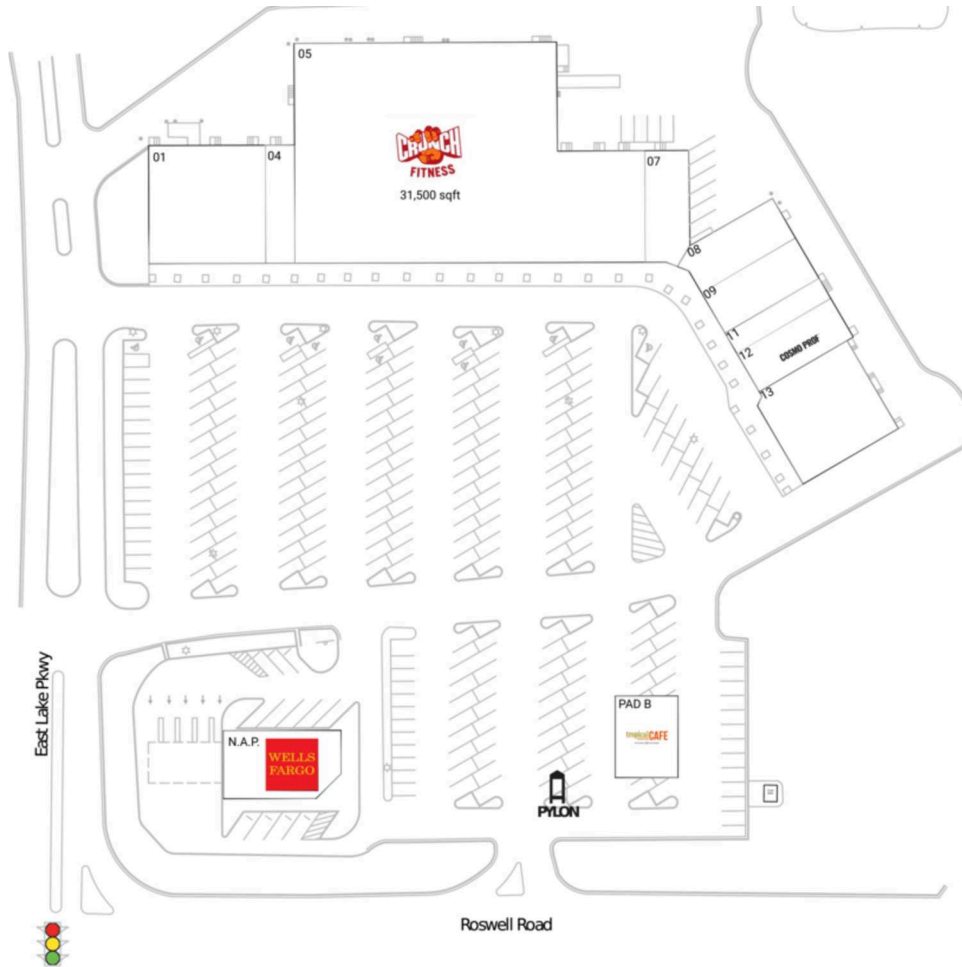

Eastlake Plaza

Atlanta-Sandy Springs-Roswell, GA

33.9704, -84.4895
2211 Roswell Road | Marietta, GA 30062

Center Size: 56,176 SF

Demographics	1 Mile	3 Mile	5 Mile
	9,388	75,845	198,720
	4,060	28,816	77,526
	\$95,735	\$109,797	\$114,789

Retail space for lease highly visible on Roswell Rd from 55,000+ vehicles daily

Surrounded by a dense population of 75,000+ with an average household income of \$109,000+ within a 3-mile radius

Close proximity to Southern Polytechnic State University and Dobbins Air Reserve Base

Eastlake Plaza

Atlanta-Sandy Springs-Roswell, GA

33.9704, -84.4895
2211 Roswell Road | Marietta, GA 30062

Current Retailers

ATM	Truist Bank	0 SF
N.A.P.	Wells Fargo	0 SF
PAD B	Tropical Smoothie Cafe	0 SF
01	DashMart	6,400 SF
04	JJ's Pizza	1,600 SF
05	Crunch Fitness	31,500 SF
07	Cajun Specialty Meats	2,250 SF
08	Cookie Nip Studio Kitchen	2,230 SF
09	Brazilian Aesthetic Center	2,400 SF
11	Pink Me Up Brazilian Nail Salon	1,200 SF
12	CosmoProf	2,296 SF
13	Atlanta Dance	5,100 SF