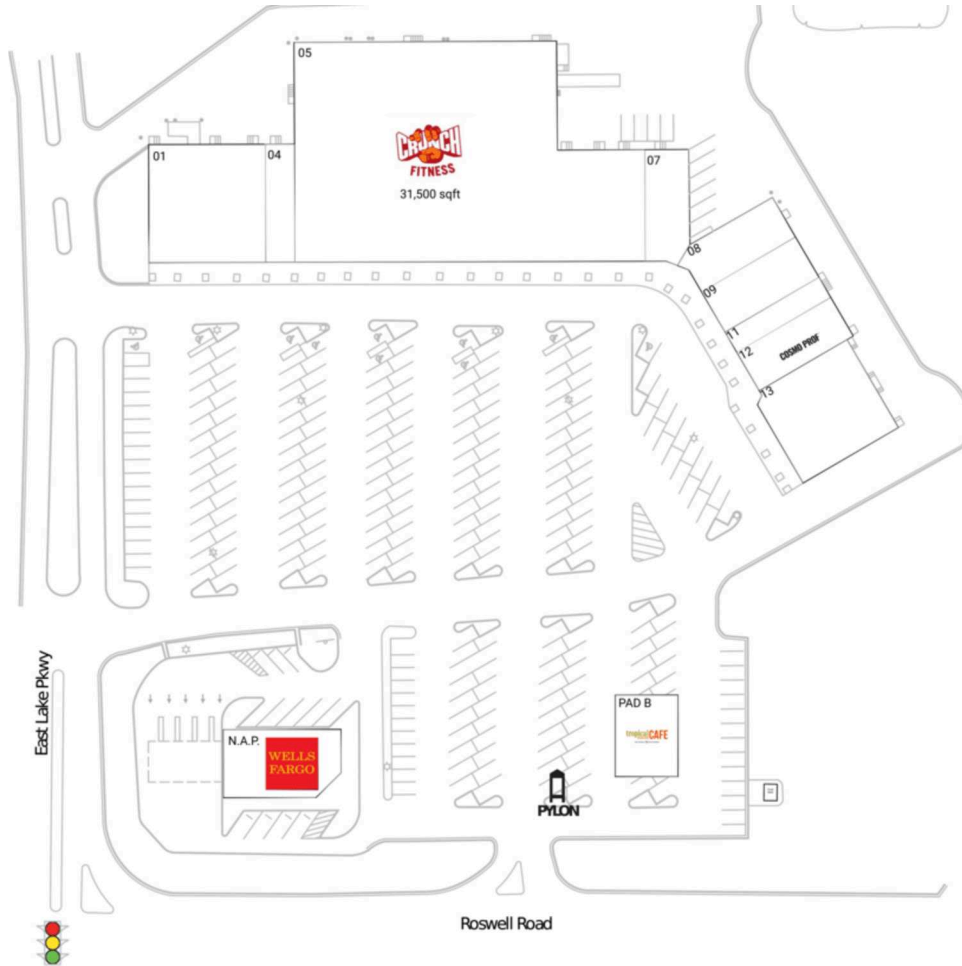

Eastlake Plaza

Atlanta-Sandy Springs-Roswell, GA

33.9704, -84.4895
2211 Roswell Road | Marietta, GA 30062

Center Size: 56,176 SF

Demographics	1 Mile	3 Mile	5 Mile
	9,388	75,845	198,720
	4,060	28,816	77,526
	\$95,735	\$109,797	\$114,789

Retail space for lease highly visible on Roswell Rd from 55,000+ vehicles daily

Surrounded by a dense population of 75,000+ with an average household income of \$109,000+ within a 3-mile radius

Close proximity to Southern Polytechnic State University and Dobbins Air Reserve Base

Eastlake Plaza

Atlanta-Sandy Springs-Roswell, GA

33.9704, -84.4895
2211 Roswell Road | Marietta, GA 30062

Current Retailers

ATM	Truist Bank	0 SF
N.A.P.	Wells Fargo	0 SF
PAD B	Tropical Smoothie Cafe	0 SF
01	DashMart	6,400 SF
04	JJ's Pizza	1,600 SF
05	Crunch Fitness	31,500 SF
07	Cajun Specialty Meats	2,250 SF
08	Cookie Nip Studio Kitchen	2,230 SF
09	Brazilian Aesthetic Center	2,400 SF
11	Pink Me Up Brazilian Nail Salon	1,200 SF
12	CosmoProf	2,296 SF
13	Atlanta Dance	5,100 SF