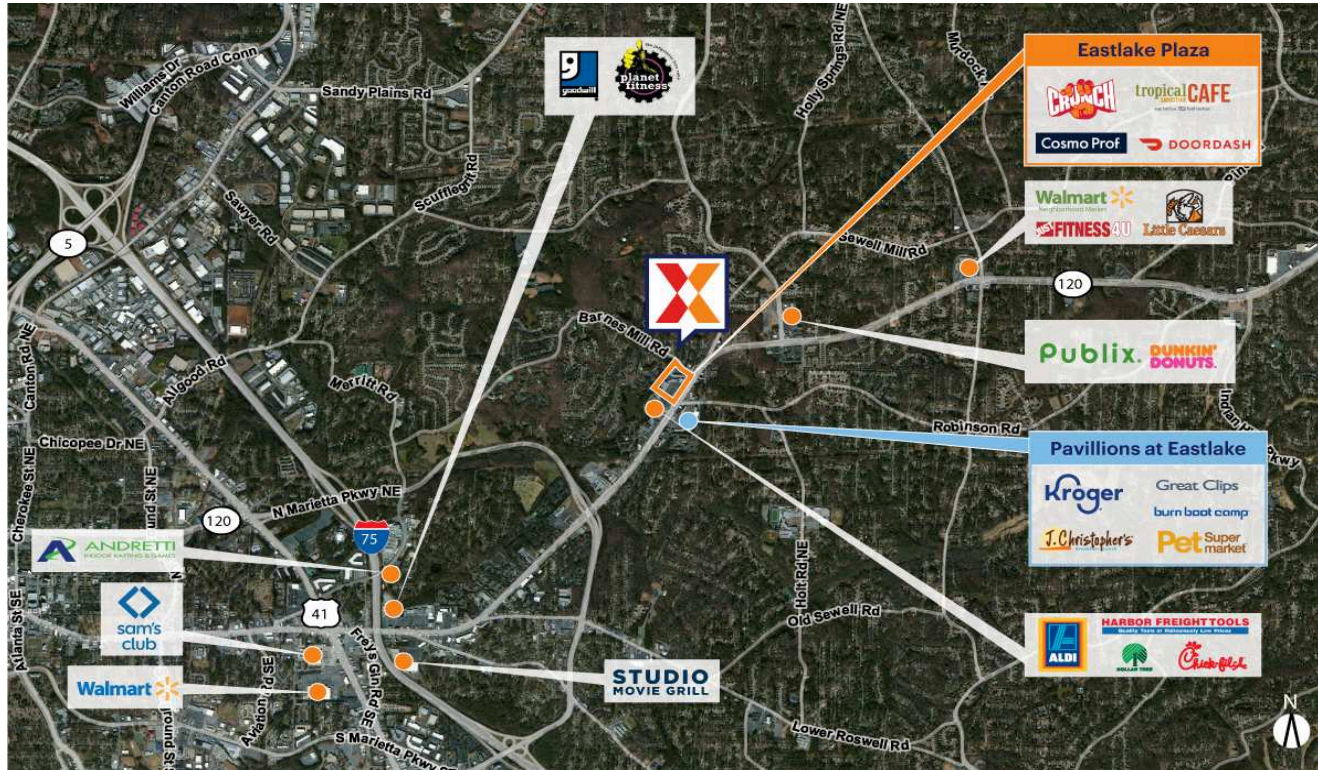

Eastlake Plaza

Atlanta-Sandy Springs-Roswell, GA

33.9704, -84.4895
2211 Roswell Road | Marietta, GA 30062

Center Size: 56,176 SF

Demographics	1 Mile	3 Mile	5 Mile
	9,388	75,845	198,720
	4,060	28,816	77,526
	\$95,735	\$109,797	\$114,789

Retail space for lease highly visible on Roswell Rd from 55,000+ vehicles daily

Surrounded by a dense population of 75,000+ with an average household income of \$109,000+ within a 3-mile radius

Close proximity to Southern Polytechnic State University and Dobbins Air Reserve Base

Eastlake Plaza

Atlanta-Sandy Springs-Roswell, GA

33.9704, -84.4895
2211 Roswell Road | Marietta, GA 30062

Current Retailers

ATM	Truist Bank	0 SF
N.A.P.	Wells Fargo	0 SF
PAD B	Tropical Smoothie Cafe	0 SF
01	DashMart	6,400 SF
04	JJ's Pizza	1,600 SF
05	Crunch Fitness	31,500 SF
07	Cajun Specialty Meats	2,250 SF
08	Cookie Nip Studio Kitchen	2,230 SF
09	Brazilian Aesthetic Center	2,400 SF
11	Pink Me Up Brazilian Nail Salon	1,200 SF
12	CosmoProf	2,296 SF
13	Atlanta Dance	5,100 SF