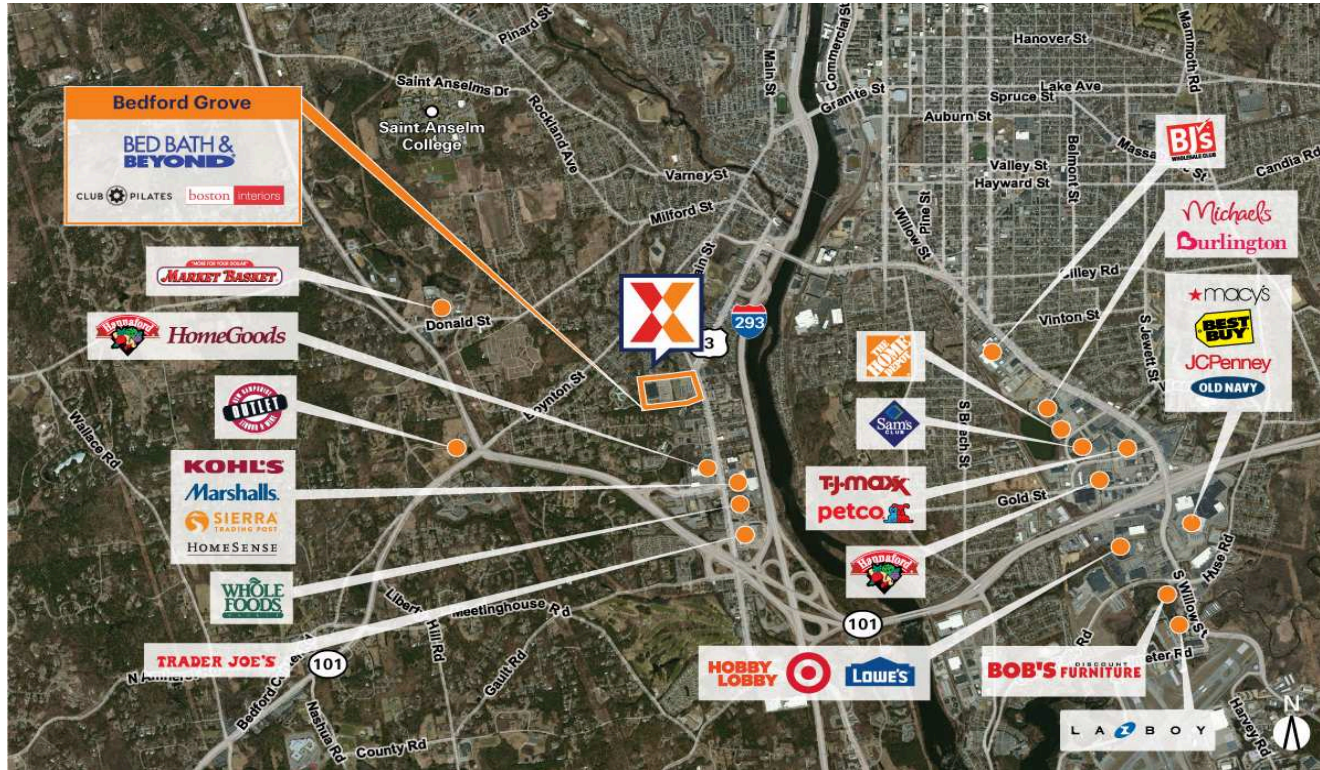

# Bedford Grove

Manchester-Nashua, NH

42.9643, -71.4835  
3-7 Colby Court | Bedford, NH 03110-6426

Center Size: 216,699 SF

Demographics	3 Mile	5 Mile	7 Mile
	90,216	147,715	190,206
	36,455	59,172	74,706
	\$81,854	\$93,365	\$100,243

Surrounded by a densely populated trade area of 175,000 residents

Multi-million dollar renovation completed in 2019

Center includes top national retailers including Bed Bath & Beyond, Boston Interiors, Panera Bread, Great Clips and Aspen Dental

## Current Retailers

END	Evviva Trattoria	7,000 SF
100	Boston Interiors	20,653 SF
100A	Bed Bath & Beyond	35,860 SF
110	Friendly Pets	7,000 SF
120	Creative Nail Designs	1,203 SF
130	NH iPhone Repair	1,321 SF
150	Lo Tide Clothing Co	1,200 SF
160	H2O Salon & Spa	1,600 SF
170	Taipei & Tokyo	3,600 SF
180	Great Clips	1,600 SF
190	Sprint	1,200 SF
200	GameStop	1,600 SF
210	Blo - Blow Dry Bar	1,200 SF
220	Aspen Dental	3,520 SF
220B	Elements Massage	3,320 SF
230	Panera Bread	5,160 SF
300B	Club Pilates	1,540 SF
300C	Verizon Wireless	2,000 SF