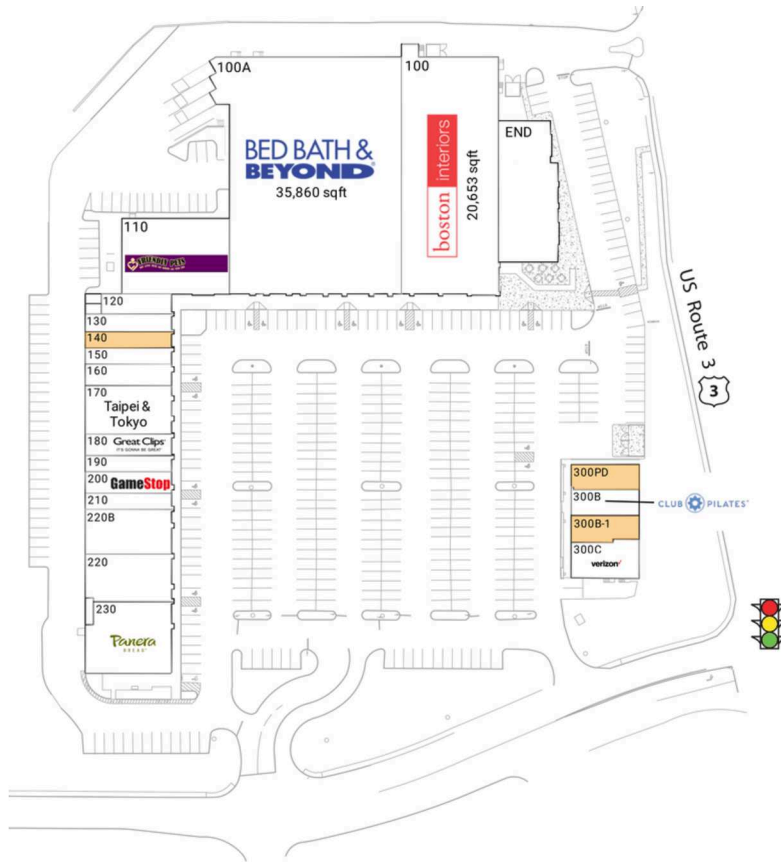

# Bedford Grove

Manchester-Nashua, NH

42.9643, -71.4835  
3-7 Colby Court | Bedford, NH 03110-6426

Center Size: 216,699 SF

Demographics	3 Mile	5 Mile	7 Mile
	90,216	147,715	190,206
	36,455	59,172	74,706
	\$81,854	\$93,365	\$100,243

Surrounded by a densely populated trade area of 175,000 residents

Multi-million dollar renovation completed in 2019

Center includes top national retailers including Bed Bath & Beyond, Boston Interiors, Panera Bread, Great Clips and Aspen Dental

## Available Space

140	1,200 SF
300B-1	1,493 SF

## Current Retailers

END	Evviva Trattoria	7,000 SF
100	Boston Interiors	20,653 SF
100A	Bed Bath & Beyond	35,860 SF
110	Friendly Pets	7,000 SF
120	Creative Nail Designs	1,203 SF
130	NH iPhone Repair	1,321 SF
150	Lo Tide Clothing Co	1,200 SF
160	H2O Salon & Spa	1,600 SF
170	Taipei & Tokyo	3,600 SF
180	Great Clips	1,600 SF
190	Sprint	1,200 SF
200	GameStop	1,600 SF
210	Blo - Blow Dry Bar	1,200 SF
220	Aspen Dental	3,520 SF
220B	Elements Massage	3,320 SF
230	Panera Bread	5,160 SF
300B	Club Pilates	1,540 SF
300C	Verizon Wireless	2,000 SF