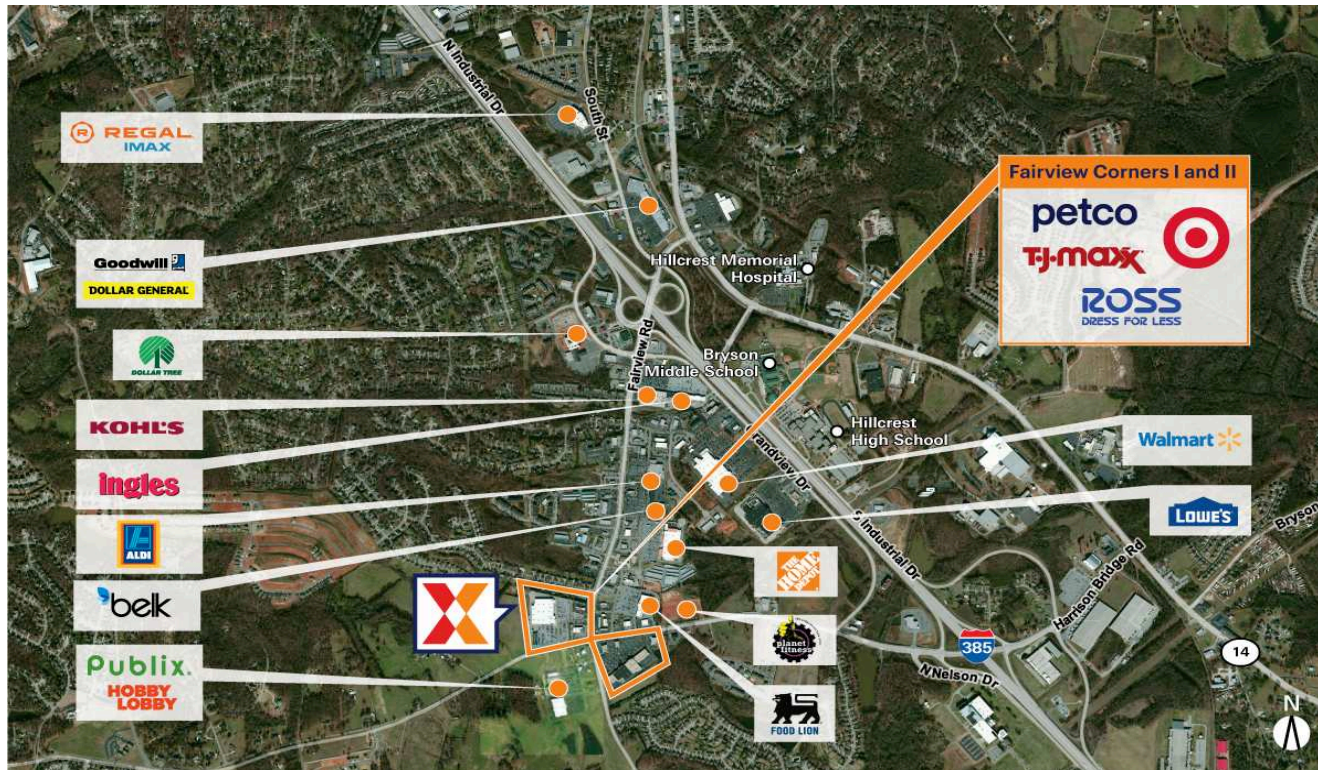

# Fairview Corners I & II

Greenville-Anderson-Greer, SC

34.7039, -82.2565

404 Fairview Road | Simpsonville, SC 29680

Center Size: 131,002 SF

Demographics	1 Mile	3 Mile	5 Mile
	7,016	45,246	84,547
	2,641	17,199	31,912
	\$90,254	\$93,076	\$90,423

Strong lineup of national retailers including Ross Dress for Less, T.J. Maxx, Rack Room Shoes, Hibbett Sports & Massage Envy and Petco; drawing an estimated 12,300 visits/day and 4.5M visits/year (based on Creditintell)

High visibility on Fairview and Harrison Bridge Rds. from 36,400+ vehicles daily; easy access to I-385 and the entire upstate area

Surrounded by an affluent population with an average household income of \$93,000+ within 3 miles

Close proximity to downtown Greenville, Hillcrest Memorial Hospital with 90,000+ visitors/year and SouthChase Industrial Park with 2,000+ employees