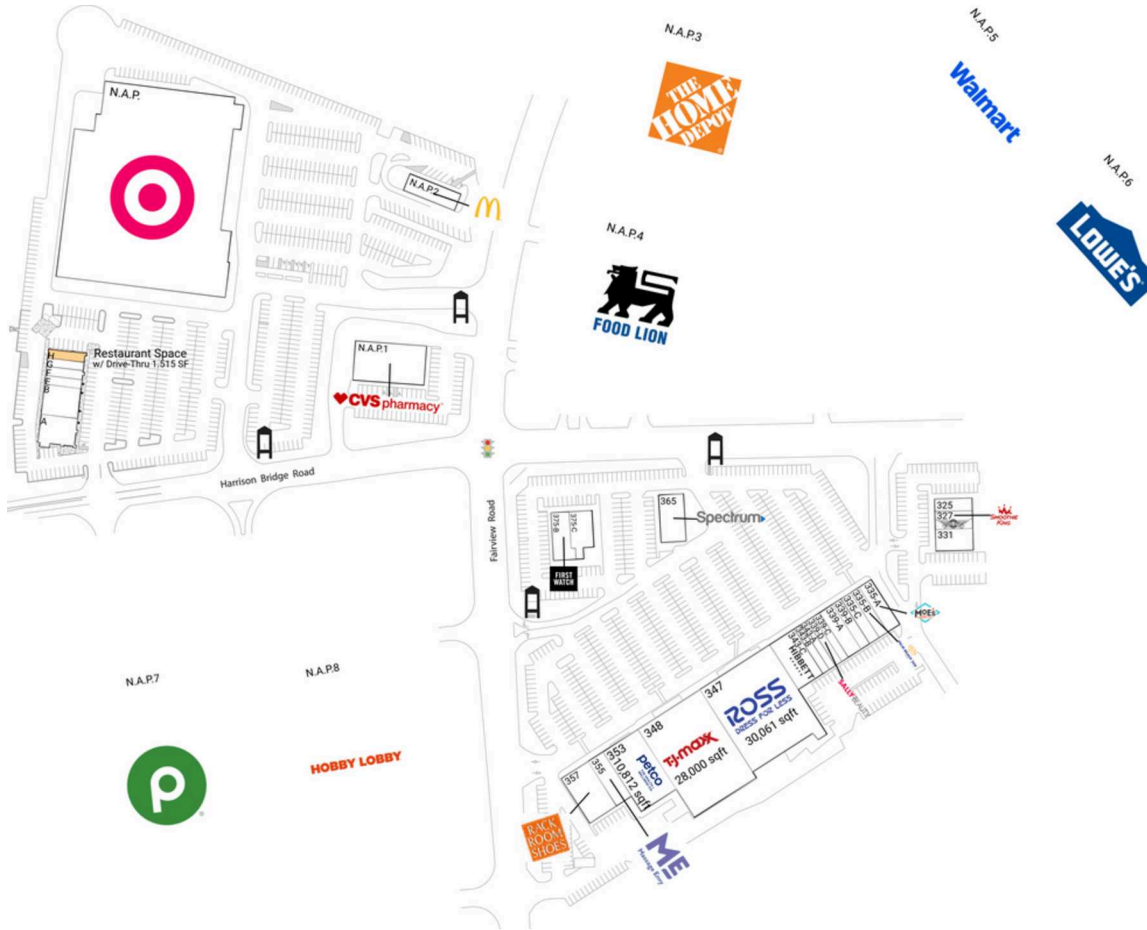

Fairview Corners I & II

Greenville-Anderson-Greer, SC

34.7039, -82.2565
404 Fairview Road | Simpsonville, SC 29680

Available Space

H 1,516 SF

Current Retailers

A	Full House Sportzaria	4,556 SF
B	Cora Physical Therapy	2,657 SF
E	A Nails	1,190 SF
F	GameStop	1,400 SF
G	GNC	1,190 SF
N.A.P.	Target	120,976 SF
N.A.P.1	CVS/pharmacy	0 SF
N.A.P.2	McDonald's	0 SF
N.A.P.3	The Home Depot	0 SF
N.A.P.4	Food Lion	65,426 SF
N.A.P.5	Walmart	178,840 SF
N.A.P.6	Lowe's	178,840 SF
N.A.P.7	Publix	0 SF
N.A.P.8	Hobby Lobby	0 SF
325	Jersey Mike's Subs	1,600 SF
327	Smoothie King	1,120 SF
329	Wingstop	1,260 SF
331	Bellacino's	2,800 SF
335-A	Moe's Southwest Grill	2,800 SF
335-B	Palm Beach Tan	2,000 SF
335-C	Visionworks	2,200 SF
339-A	Leslie's Pool Supplies	3,000 SF
339-B	Honey Baked Ham	2,000 SF
339-C	Rio Body Wax Simpsonville	1,500 SF
339-D	Sally Beauty Supply	1,500 SF
343-A	Dream Nails	1,500 SF
343-B	Sport Clips	1,500 SF
343-C	Hibbett Sports	4,980 SF
347	Ross Dress for Less	30,061 SF
348	T.J. Maxx	28,000 SF
353	Petco	10,812 SF
355	Massage Envy	3,500 SF
357	Rack Room Shoes	6,000 SF
365	Spectrum	4,000 SF
375-B	First Watch	3,535 SF
375-C	Family Dental Health	2,825 SF

4229