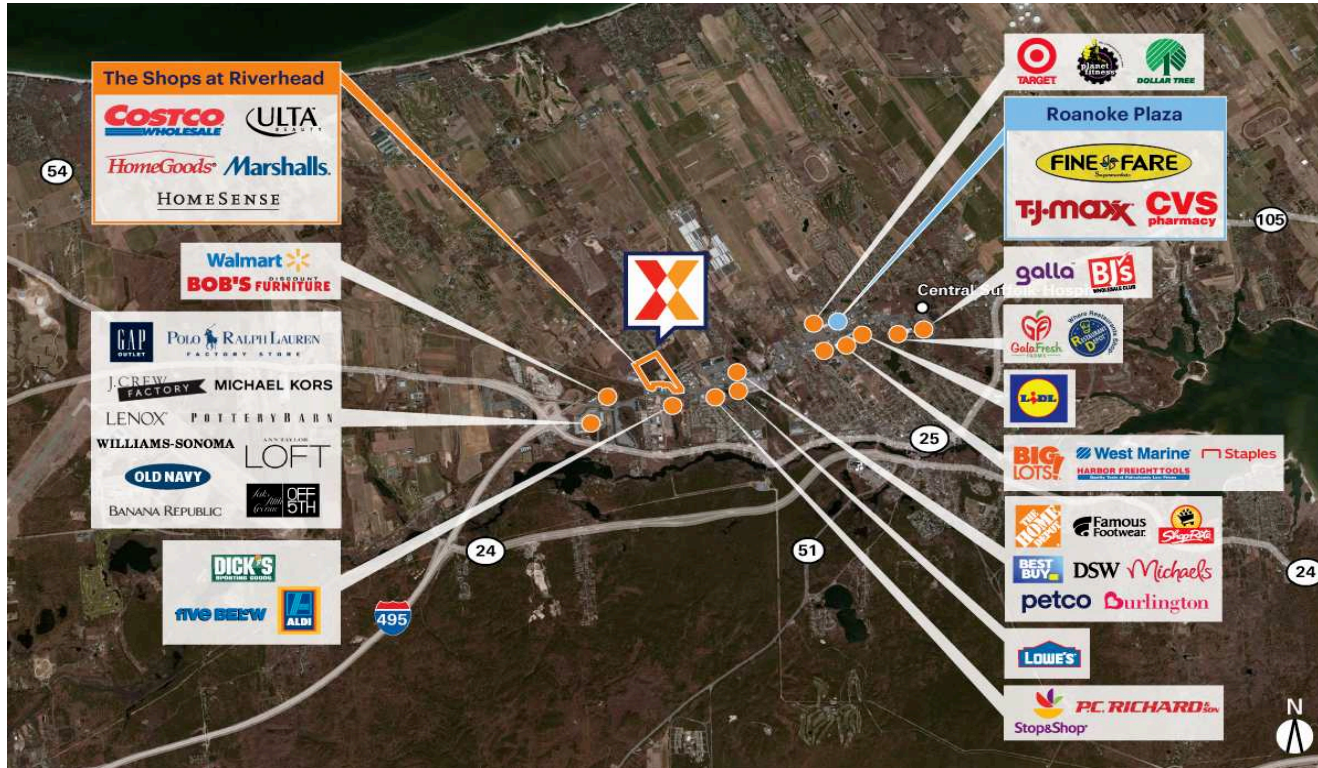

The Shops at Riverhead

New York-Newark-Jersey City, NY-NJ-PA

40.9249, -72.7038

1750 Old Country Road | Riverhead, NY 11901

Center Size: 118,589 SF

Demographics	1 Mile	3 Mile	5 Mile
👤	3,233	22,271	33,697
🏠	1,571	8,173	12,293
💰	\$65,699	\$82,522	\$89,029

Located in Riverhead's retail hub across from the Tanger Outlets, the center draws an estimated 8,600 visits/day and almost 3.1M visits/year (based on CreditIntell)

See drone footage of Costco-anchored center located on Old Country Rd with 29,000+ vehicles daily

Situated at the gateway to both South Fork ("The Hamptons") and North Fork, Long Island - a heavy touristic summer destination

Positioned in Eastern Suffolk County where the population more than doubles during peak season

The Shops at Riverhead

New York-Newark-Jersey City, NY-NJ-PA

40.9249, -72.7038

1750 Old Country Road | Riverhead, NY 11901

Current Retailers

A	PetSmart	17,763 SF
B-01	Costco	1 SF
B-02	Marshalls & HomeGoods	42,000 SF
C	Ulta Beauty	10,400 SF
E	HomeSense	38,015 SF
E-1	T-Mobile	3,420 SF
E-2	Sleep Number	3,500 SF
E-3	Aspen Dental	3,500 SF
E-3A	European Wax Center	1,500 SF