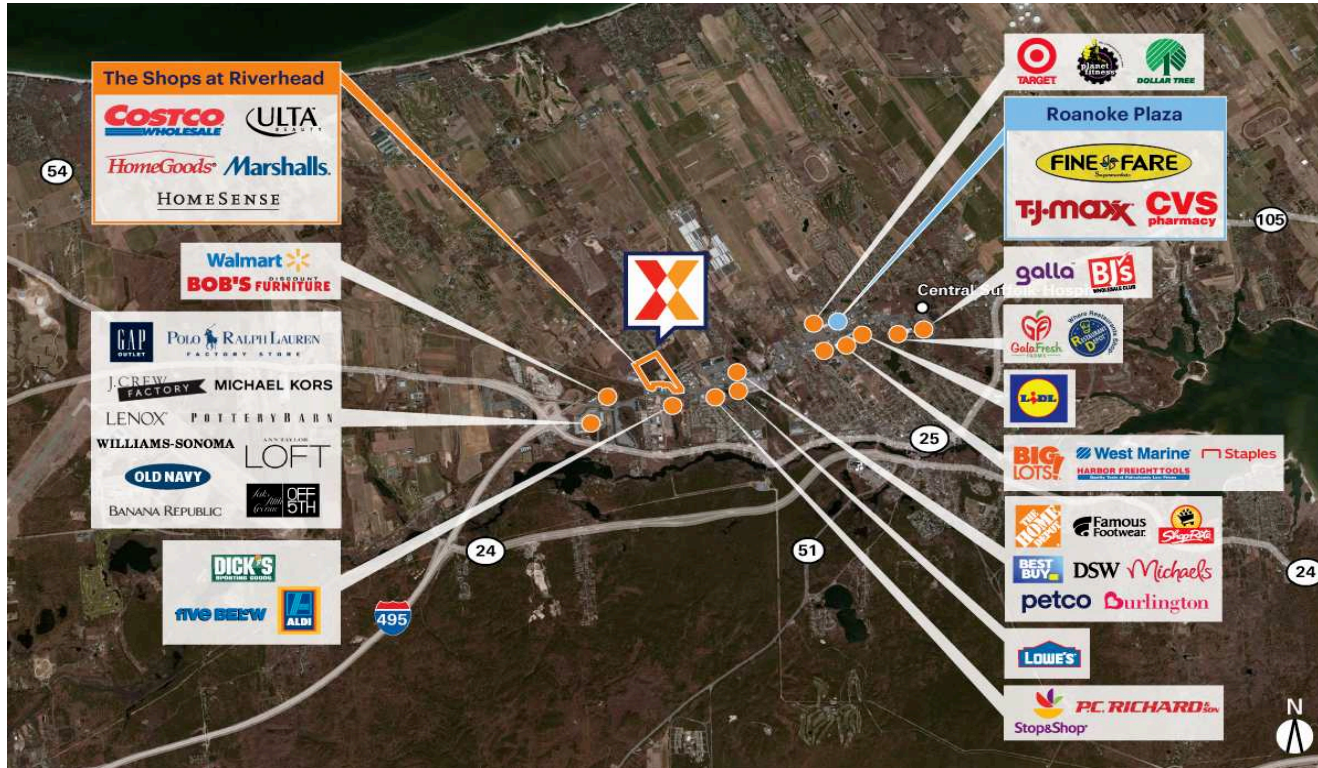

# The Shops at Riverhead

New York-Newark-Jersey City, NY-NJ

40.9249, -72.7038

1750 Old Country Road | Riverhead, NY 11901

Center Size: 120,089 SF

Demographics	1 Mile	3 Mile	5 Mile
👤	3,233	22,271	33,697
🏠	1,571	8,173	12,293
💰	\$65,699	\$82,522	\$89,029

Located in Riverhead's retail hub across from the Tanger Outlets, the center draws an estimated 8,600 visits/day and almost 3.1M visits/year (based on CreditIntell)

See drone footage of Costco-anchored center located on Old Country Rd with 29,000+ vehicles daily

Situated at the gateway to both South Fork ("The Hamptons") and North Fork, Long Island - a heavy touristic summer destination

Positioned in Eastern Suffolk County where the population more than doubles during peak season

# The Shops at Riverhead

New York-Newark-Jersey City, NY-NJ

40.9249, -72.7038

1750 Old Country Road | Riverhead, NY 11901