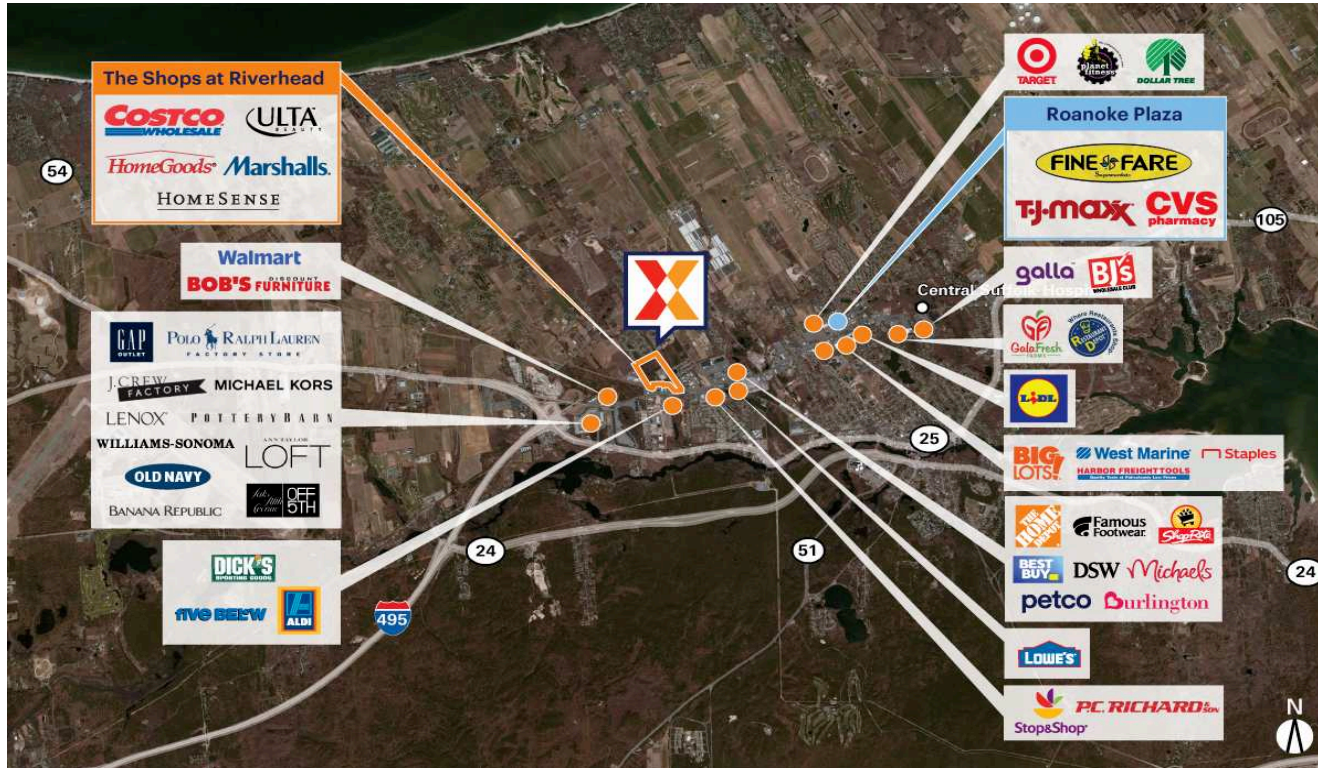

The Shops at Riverhead

New York-Newark-Jersey City, NY-NJ

40.9249, -72.7038
1750 Old Country Road | Riverhead, NY 11901

Center Size: 120,089 SF

| Demographics | 1 Mile | 3 Mile | 5 Mile |
|--------------|----------|----------|----------|
| 👤 | 3,233 | 22,271 | 33,697 |
| 🏠 | 1,571 | 8,173 | 12,293 |
| 💰 | \$65,699 | \$82,522 | \$89,029 |

Located in Riverhead's retail hub across from the Tanger Outlets, the center draws an estimated 8,600 visits/day and almost 3.1M visits/year (based on CreditIntell)

See drone footage of Costco-anchored center located on Old Country Rd with 29,000+ vehicles daily

Situated at the gateway to both South Fork ("The Hamptons") and North Fork, Long Island - a heavy touristic summer destination

Positioned in Eastern Suffolk County where the population more than doubles during peak season

The Shops at Riverhead

New York-Newark-Jersey City, NY-NJ

40.9249, -72.7038

1750 Old Country Road | Riverhead, NY 11901

Current Retailers

| | | |
|------|-----------------------|-----------|
| A | PetSmart | 17,763 SF |
| B-01 | Costco | 1 SF |
| B-02 | Marshalls & HomeGoods | 42,000 SF |
| C | Ulta Beauty | 10,400 SF |
| E | HomeSense | 38,015 SF |
| E-1 | T-Mobile | 3,420 SF |
| E-2 | Sleep Number | 3,500 SF |
| E-3 | Aspen Dental | 3,500 SF |
| E-3A | European Wax Center | 1,500 SF |