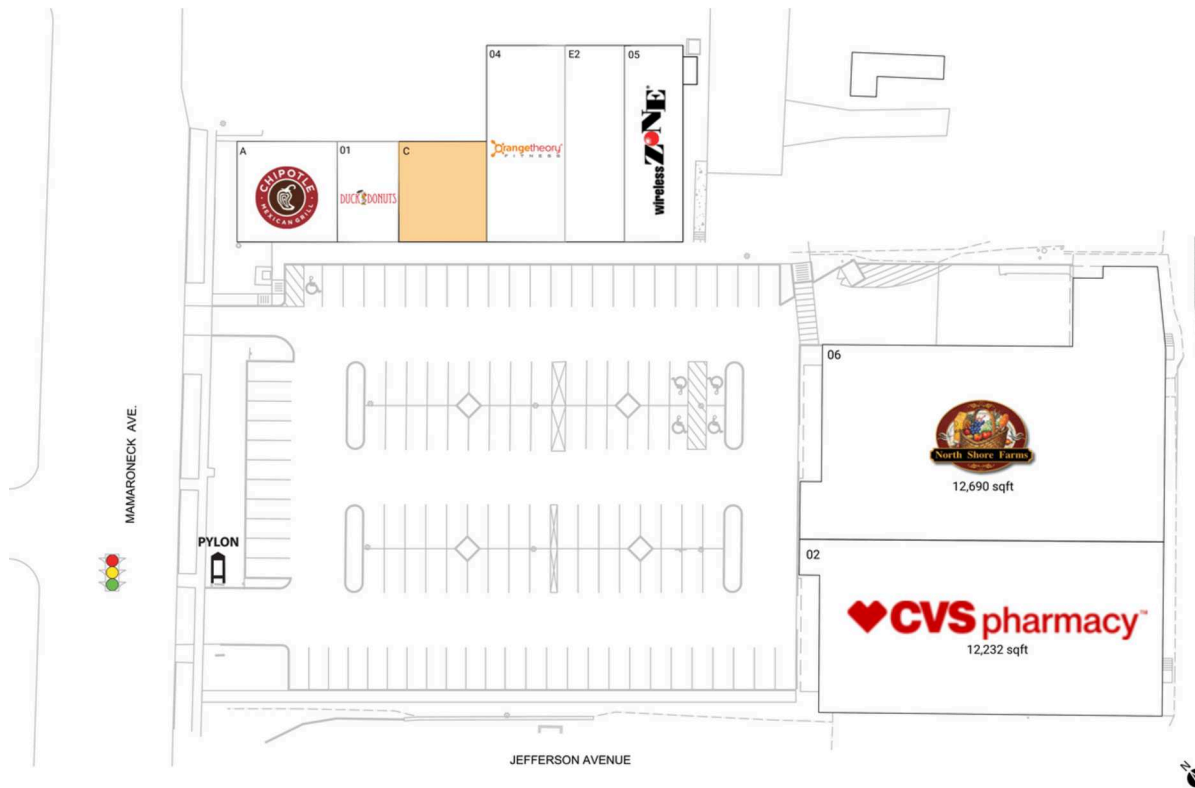

C 1,521 SF

Current Retailers

A	Chipotle Mexican Grill	2,200 SF
E2	Pinko Nail and Spa	2,200 SF
01	Duck Donuts	1,000 SF
02	CVS/pharmacy	12,232 SF
04	Orangetheory Fitness	3,200 SF
05	Wireless Zone	1,427 SF
06	North Shore Farms	12,690 SF