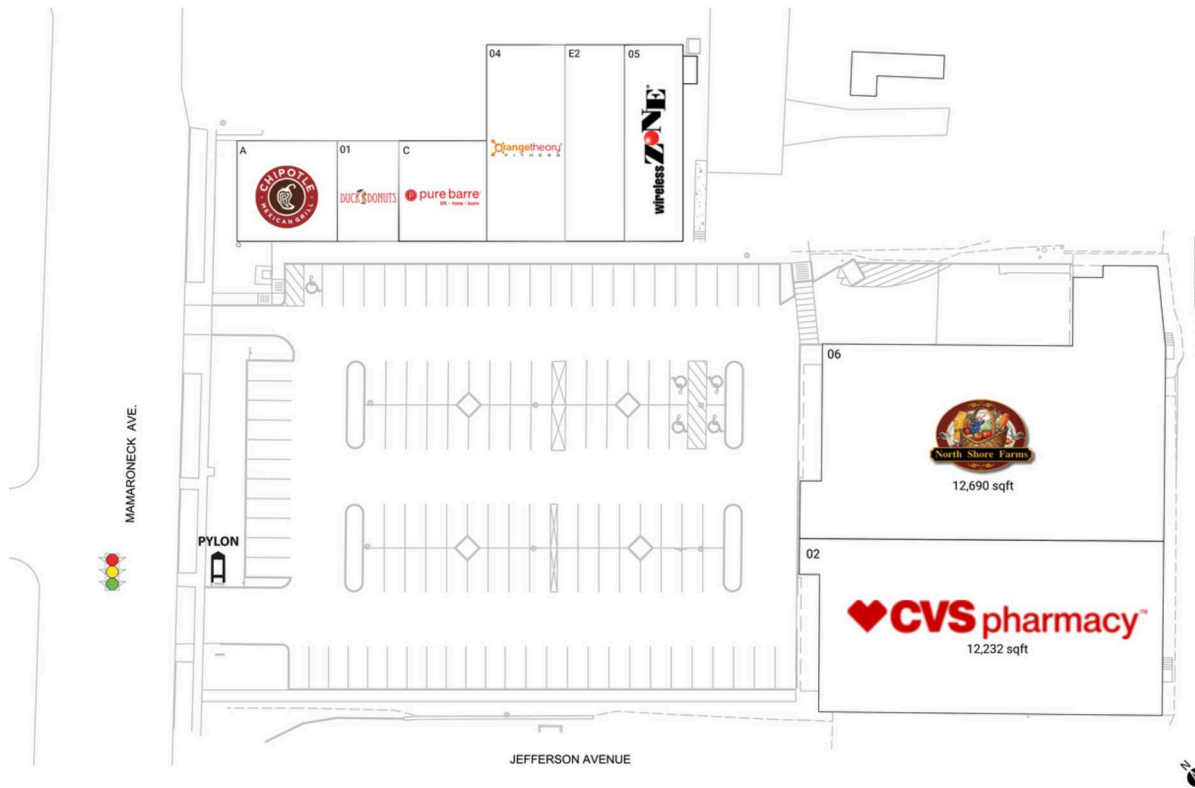

## Current Retailers

A	Chipotle Mexican Grill	2,200 SF
C	Pure Barre	1,521 SF
E2	Pinko Nail and Spa	2,200 SF
01	Duck Donuts	1,000 SF
02	CVS/pharmacy	12,232 SF
04	Orangetheory Fitness	3,200 SF
05	Wireless Zone	1,427 SF
06	North Shore Farms	12,690 SF