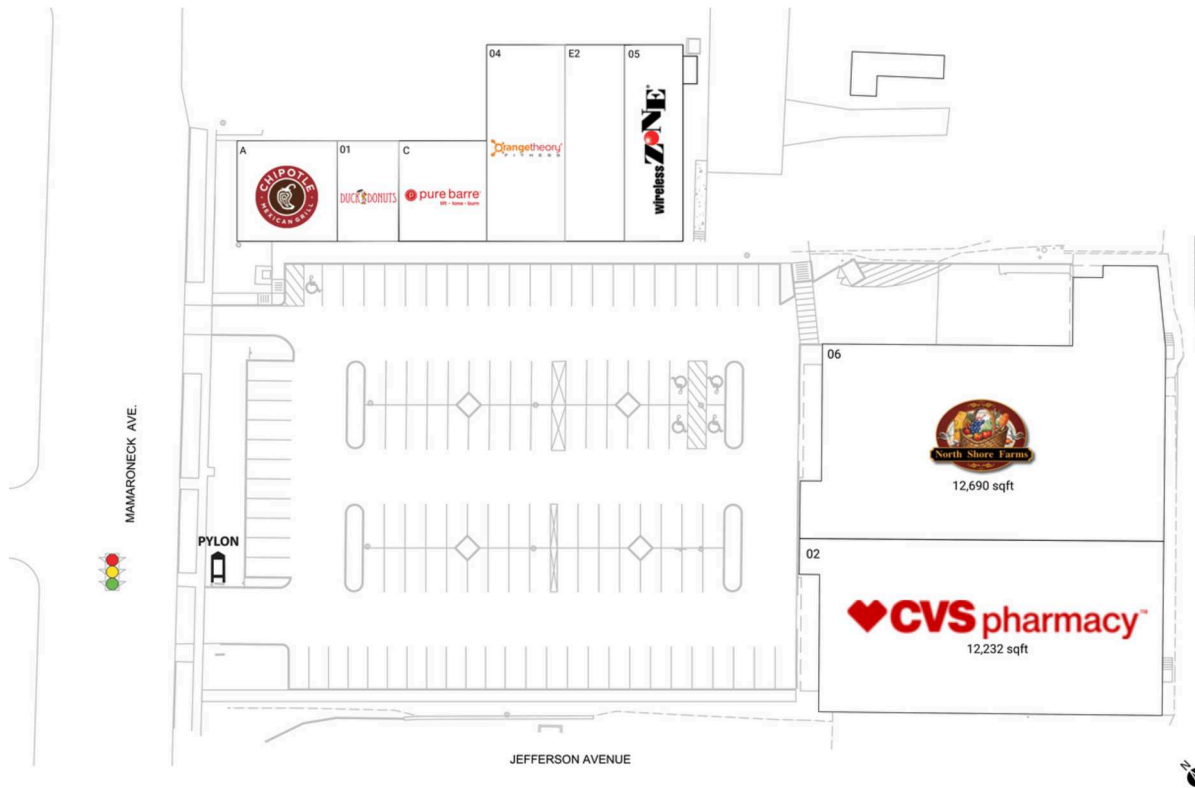

Mamaroneck Centre

New York-Newark-Jersey City, NY-NJ

40.9568, -73.7372
805 Mamaroneck Avenue | Mamaroneck, NY 10543

Center Size: 36,470 SF

Demographics	1 Mile	3 Mile	5 Mile
	18,556	85,595	272,673
	6,853	29,973	96,803
	\$182,163	\$309,177	\$240,985

High visibility from 21,000 vehicles daily on Mamaroneck Avenue and within walking distance of Metro-North's (Kalibrate 2022)

Mamaroneck Centre

New York-Newark-Jersey City, NY-NJ

40.9568, -73.7372

805 Mamaroneck Avenue | Mamaroneck, NY 10543

Current Retailers

A	Chipotle Mexican Grill	2,200 SF
C	Pure Barre	1,521 SF
E2	Pinko Nail and Spa	2,200 SF
01	Duck Donuts	1,000 SF
02	CVS/pharmacy	12,232 SF
04	Orangetheory Fitness	3,200 SF
05	Wireless Zone	1,427 SF
06	North Shore Farms	12,690 SF