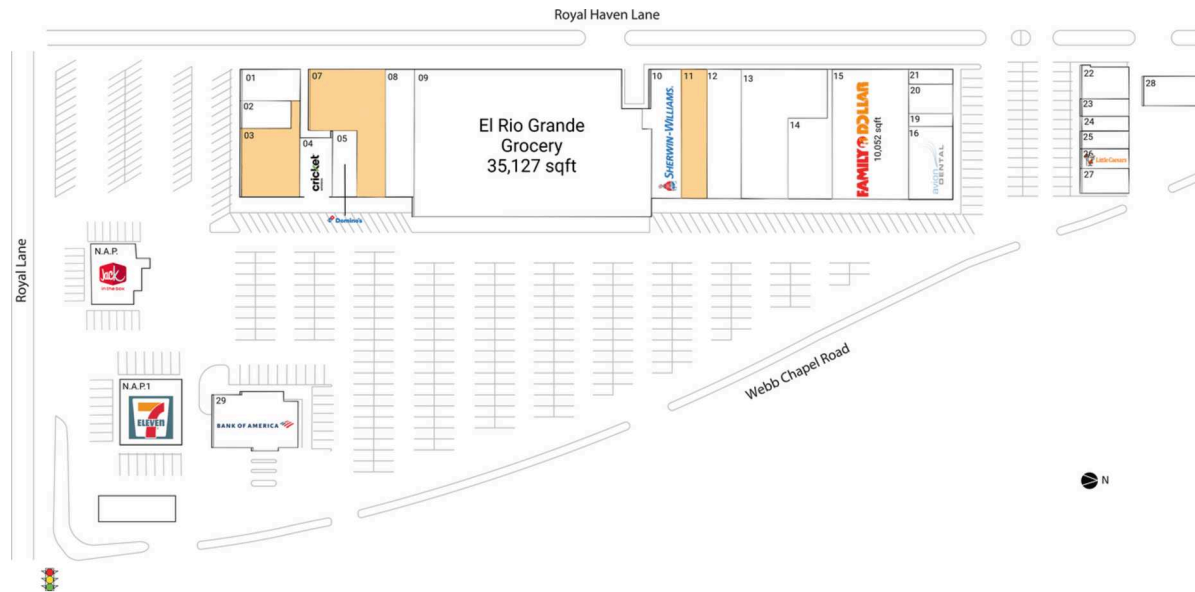

# Webb Royal Plaza

Dallas-Fort Worth-Arlington, TX

32.8971, -96.8711  
10909 Webb Chapel Road | Dallas, TX 75229

**Center Size:** 108,545 SF

Demographics	1 Mile	3 Mile	5 Mile
	17,024	102,067	253,518
	5,794	37,718	104,488
	\$104,585	\$113,706	\$128,736

Commercial center anchored by El Rio Grande

Available storefront for rent surrounded by a dense population of 102,000+ residents with an average household income of \$113,000+ within 3 miles

Located at the intersection of Webb Chapel Rd and Royal Ln with 25,000+ vehicles daily

## Available Space

03	4,323 SF
07	6,667 SF
11	3,380 SF

## Current Retailers

N.A.P.	Jack in the Box	0 SF
N.A.P.1	7-Eleven	0 SF
01	American Tax Service	1,904 SF
02	Allstate	1,318 SF
04	Cricket	1,980 SF
05	Domino's Pizza	1,625 SF
08	Crispy Chicken and Rice	3,856 SF
09	El Rio Grande Grocery	35,127 SF
10	Sherwin-Williams	3,660 SF
12	A to Z Dollar Store	4,550 SF
13	Royal Coin Laundry	7,918 SF
14	Taqueria Cristina	3,850 SF
15	Family Dollar	10,052 SF
16	Avion Dental	3,290 SF
19	Herbalife	585 SF
20	The Cut Above	1,350 SF
21	Faded Times Barber Shop	675 SF
22	Vudoo Ink Tattoo	1,492 SF
23	North Dallas Insurance Agency	844 SF
24	Catholic Bookstore	685 SF
25	Smartfone	860 SF
26	Little Caesars Pizza	1,290 SF
27	CoCo Donut	868 SF
28	Inspections Only	1,788 SF
29	Bank of America	4,608 SF