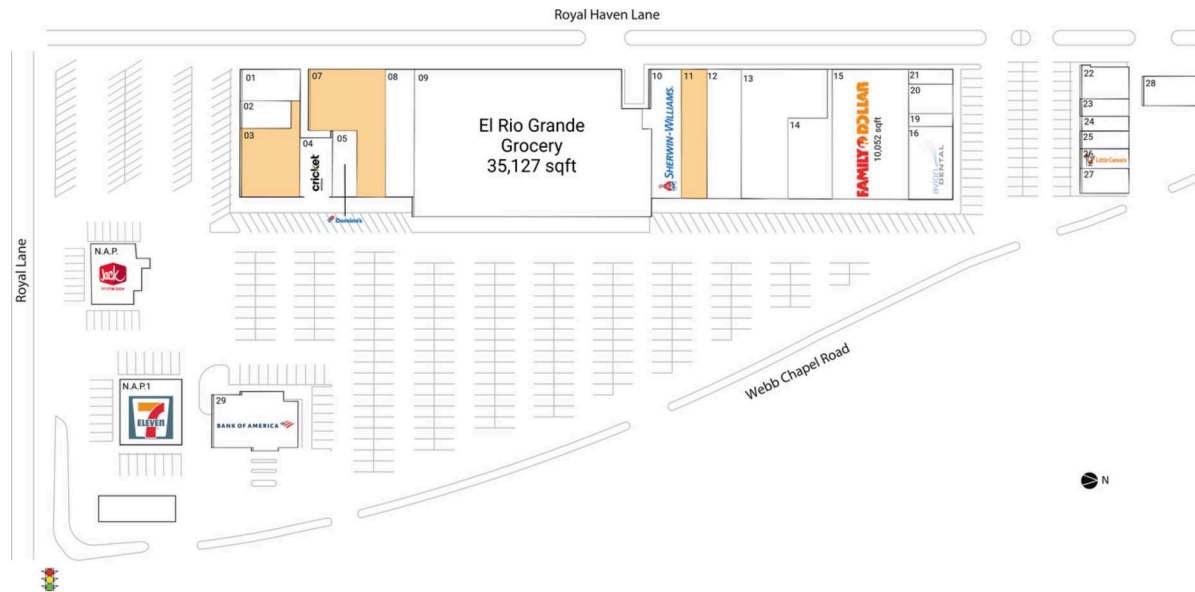

# Webb Royal Plaza

Dallas-Fort Worth-Arlington, TX

32.8971, -96.8711  
10909 Webb Chapel Road | Dallas, TX 75229

**Center Size:** 108,545 SF

Demographics	1 Mile	3 Mile	5 Mile
	17,024	102,067	253,518
	5,794	37,718	104,488
	\$104,585	\$113,706	\$128,736

Commercial center anchored by El Rio Grande

Available storefront for rent surrounded by a dense population of 102,000+ residents with an average household income of \$113,000+ within 3 miles

Located at the intersection of Webb Chapel Rd and Royal Ln with 25,000+ vehicles daily

## Available Space

03	4,323 SF
07	6,667 SF
11	3,380 SF

## Current Retailers

N.A.P.	Jack in the Box	0 SF
N.A.P.1	7-Eleven	0 SF
01	American Tax Service	1,904 SF
02	Allstate	1,318 SF
04	Cricket	1,980 SF
05	Domino's Pizza	1,625 SF
08	Crispy Chicken and Rice	3,856 SF
09	El Rio Grande Grocery	35,127 SF
10	Sherwin-Williams	3,660 SF
12	A to Z Dollar Store	4,550 SF
13	Royal Coin Laundry	7,918 SF
14	Taqueria Cristina	3,850 SF
15	Family Dollar	10,052 SF
16	Avion Dental	3,290 SF
19	Herbalife	585 SF
20	The Cut Above	1,350 SF
21	Faded Times Barber Shop	675 SF
22	Vudoo Ink Tattoo	1,492 SF
23	North Dallas Insurance Agency	844 SF
24	Catholic Bookstore	685 SF
25	Smartfone	860 SF
26	Little Caesars Pizza	1,290 SF
27	CoCo Donut	868 SF
28	Inspections Only	1,788 SF
29	Bank of America	4,608 SF