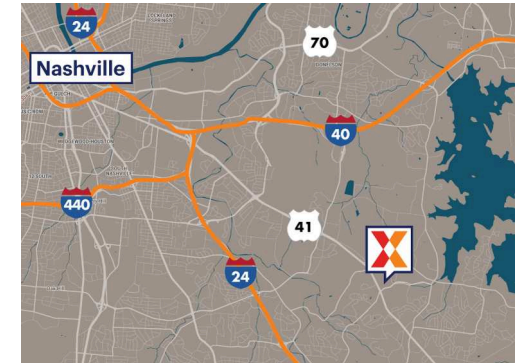

Nashboro Village

Nashville-Davidson-Murfreesboro-Franklin, TN

36.0884, -86.648

2284 Murfreesboro Road | Nashville, TN 37217

Center Size: 86,811 SF

Demographics	1 Mile	3 Mile	5 Mile
	12,762	72,083	175,390
	4,908	26,548	66,276
	\$75,504	\$66,813	\$67,052

Kroger-anchored center with top national brands such as Jersey Mike's Subs, Little Ceasars Pizza an& The Joint

High visibility from 39K+ vehicles daily on Murfreesboro Pike/US 41 (Kalibrate 2021)

Proximity to Nashville International Airport with 4.4M+ passengers annually (FAA 2023)

Located in Nashville, the most populated city in Tennessee (Tennessee-demographics.com 2025)

Nashboro Village

Nashville-Davidson-Murfreesboro-Franklin, TN

36.0884, -86.648

2284 Murfreesboro Road | Nashville, TN 37217

Available Space

0001A	4,200 SF
0005	3,300 SF

Current Retailers

N.A.P.	Walgreens	0 SF
N.A.P.1	Regions Bank	0 SF
N.A.P.2	Kroger Fuel Center	0 SF
0001B	Remax Elite	2,800 SF
002/003	H & T Home Cooking	2,800 SF
0004	Little Caesars Pizza	1,400 SF
0004A	EZ Eat Thai Sushi	1,400 SF
0006	Lake Liquors	3,687 SF
0007	Jersey Mike's Subs	1,400 SF
0008	One Hour Nails	1,400 SF
0009	Kroger	61,224 SF
009A	Kroger Pharmacy Kiosk	1 SF
0010	The Joint Chiropractic	1,600 SF
0011	Extreme Hot Wings	1,600 SF