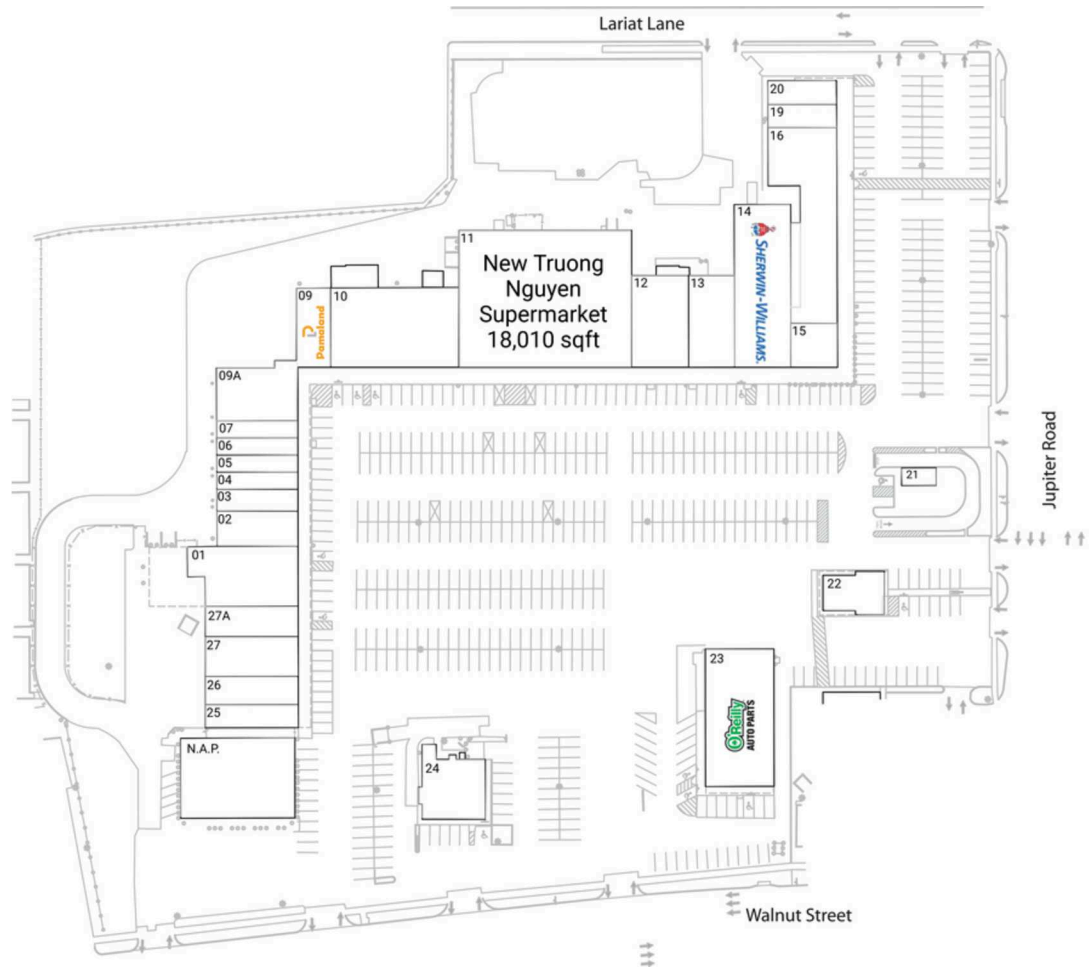

Surrounded by a dense population of 155K+ residents within 3 miles

Anchored by New Truong Nguyen Supermarket

The City of Garland has the 14th largest concentration of Vietnamese Americans in the U.S.

Village Plaza

Dallas-Fort Worth-Arlington, TX

32.9173, -96.6834

3515-3575 West Walnut | Garland, TX 75042

Current Retailers

N.A.P.	N.A.P.	0 SF
01	King Wash & Dry	4,000 SF
02	Pho Bang	2,150 SF
03	K Tax Service	1,350 SF
04	Fast Logon	1,050 SF
05	Jerry Alcon Law Office	1,050 SF
06	Aqua Fresh Water Store	1,050 SF
07	Annie's Hair Salon	1,050 SF
09	Pamaland	2,030 SF
09A	Banh Mi Cali	3,220 SF
10	Garden Restaurant	7,840 SF
11	New Truong Nguyen Supermarket	18,010 SF
12	Dong Que Restaurant	4,000 SF
13	Viet Tofu	3,200 SF
14	Sherwin-Williams	7,100 SF
15	Kim Ngoc Jewelry	1,597 SF
16	Pro Nail Supply	7,357 SF
19	Care Choice Pharmacy	1,200 SF
20	All in One Insurance	1,260 SF
21	Scooter's Coffee	450 SF
22	7 Leaves Cafe	1,820 SF
23	O'Reilly Auto Parts	7,200 SF
24	The Saucy Crab	2,800 SF
25	La Xanh Restaurant	1,660 SF
26	Texas Eye Clinic	2,000 SF
27	Foot Spa	2,810 SF
27A	Dong Hai Asian Fusion	2,190 SF