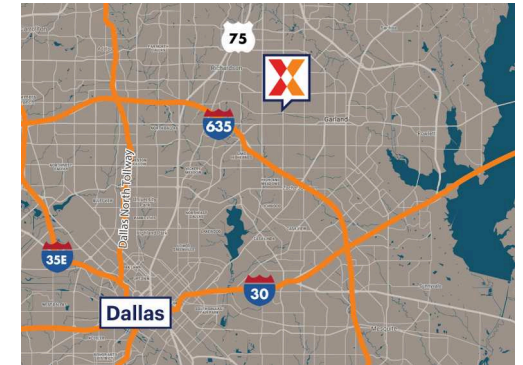

Village Plaza

Dallas-Fort Worth-Arlington, TX

32.9173, -96.6834

3515-3575 West Walnut | Garland, TX 75042

Center Size: 89,444 SF

| Demographics | 1 Mile | 3 Mile | 5 Mile |
|--------------|----------|----------|----------|
| | 23,311 | 155,645 | 383,022 |
| | 6,861 | 56,289 | 140,907 |
| | \$75,671 | \$84,557 | \$98,735 |

High visibility from 32K+ vehicles daily on N Jupiter Rd and 20K+ vehicles daily on W Walnut St (Kalibrate 2022)

Strong daytime population of 181K+ within 3 miles, plus nearby Texas Instruments, Kraft Heinz & US Foods facilities

Surrounded by a dense population of 155K+ residents within 3 miles

Anchored by New Truong Nguyen Supermarket

The City of Garland has the 14th largest concentration of Vietnamese Americans in the U.S.

Village Plaza

Dallas-Fort Worth-Arlington, TX

32.9173, -96.6834

3515-3575 West Walnut | Garland, TX 75042

Current Retailers

| | | |
|--------|-------------------------------|-----------|
| N.A.P. | N.A.P. | 0 SF |
| 01 | King Wash & Dry | 4,000 SF |
| 02 | Pho Bang | 2,150 SF |
| 03 | K Tax Service | 1,350 SF |
| 04 | Fast Logon | 1,050 SF |
| 05 | Jerry Alcon Law Office | 1,050 SF |
| 06 | Aqua Fresh Water Store | 1,050 SF |
| 07 | Annie's Hair Salon | 1,050 SF |
| 09 | Pamaland | 2,030 SF |
| 09A | Banh Mi Cali | 3,220 SF |
| 10 | Garden Restaurant | 7,840 SF |
| 11 | New Truong Nguyen Supermarket | 18,010 SF |
| 12 | Dong Que Restaurant | 4,000 SF |
| 13 | Viet Tofu | 3,200 SF |
| 14 | Sherwin-Williams | 7,100 SF |
| 15 | Kim Ngoc Jewelry | 1,597 SF |
| 16 | Pro Nail Supply | 7,357 SF |
| 19 | Care Choice Pharmacy | 1,200 SF |
| 20 | All in One Insurance | 1,260 SF |
| 21 | Scooter's Coffee | 450 SF |
| 22 | 7 Leaves Cafe | 1,820 SF |
| 23 | O'Reilly Auto Parts | 7,200 SF |
| 24 | The Saucy Crab | 2,800 SF |
| 25 | La Xanh Restaurant | 1,660 SF |
| 26 | Texas Eye Clinic | 2,000 SF |
| 27 | Foot Spa | 2,810 SF |
| 27A | Dong Hai Asian Fusion | 2,190 SF |