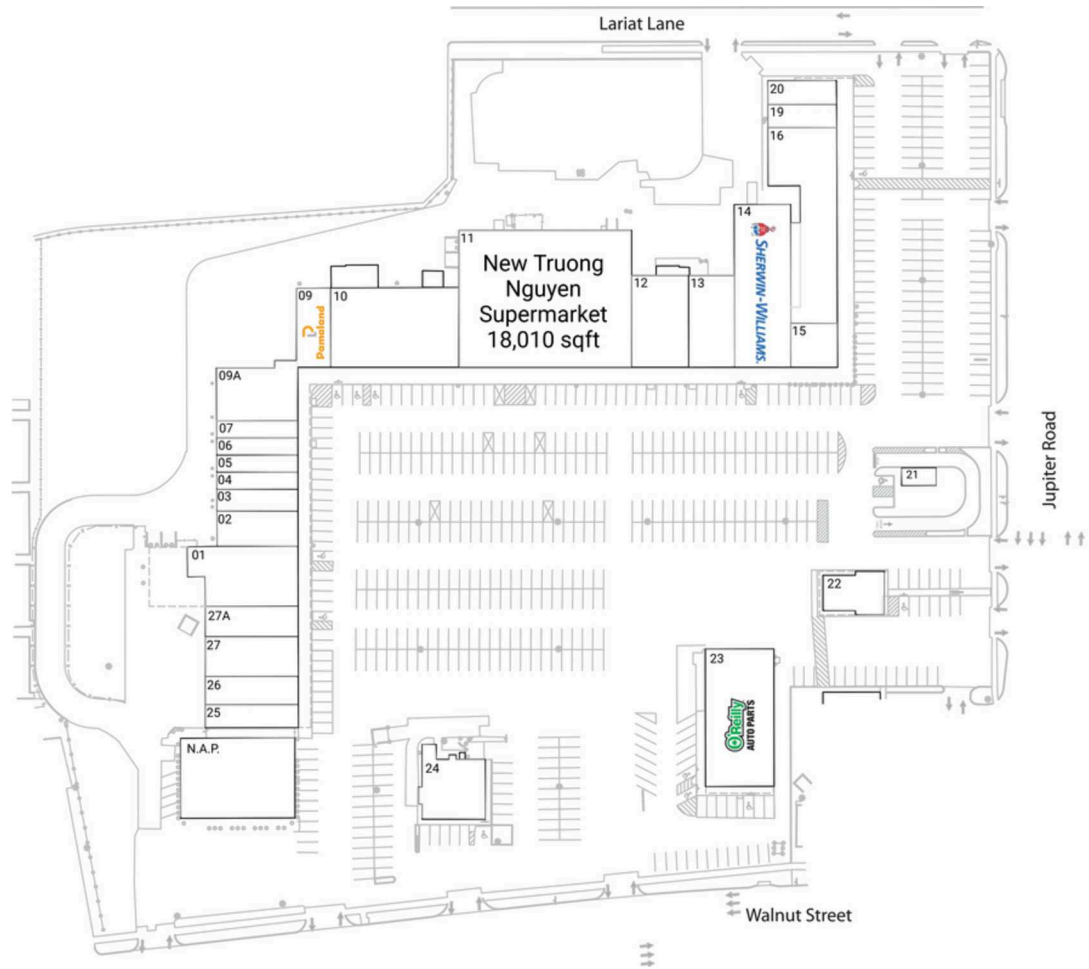

Surrounded by a dense population of 155K+ residents within 3 miles

Anchored by New Truong Nguyen Supermarket

The City of Garland has the 14th largest concentration of Vietnamese Americans in the U.S.

Village Plaza

Dallas-Fort Worth-Arlington, TX

32.9173, -96.6834

3515-3575 West Walnut | Garland, TX 75042

Current Retailers

| | | |
|--------|-------------------------------|-----------|
| N.A.P. | N.A.P. | 0 SF |
| 01 | King Wash & Dry | 4,000 SF |
| 02 | Pho Bang | 2,150 SF |
| 03 | K Tax Service | 1,350 SF |
| 04 | Fast Logon | 1,050 SF |
| 05 | Jerry Alcon Law Office | 1,050 SF |
| 06 | Aqua Fresh Water Store | 1,050 SF |
| 07 | Annie's Hair Salon | 1,050 SF |
| 09 | Pamaland | 2,030 SF |
| 09A | Banh Mi Cali | 3,220 SF |
| 10 | Garden Restaurant | 7,840 SF |
| 11 | New Truong Nguyen Supermarket | 18,010 SF |
| 12 | Dong Que Restaurant | 4,000 SF |
| 13 | Viet Tofu | 3,200 SF |
| 14 | Sherwin-Williams | 7,100 SF |
| 15 | Kim Ngoc Jewelry | 1,597 SF |
| 16 | Pro Nail Supply | 7,357 SF |
| 19 | Care Choice Pharmacy | 1,200 SF |
| 20 | All in One Insurance | 1,260 SF |
| 21 | Scooter's Coffee | 450 SF |
| 22 | 7 Leaves Cafe | 1,820 SF |
| 23 | O'Reilly Auto Parts | 7,200 SF |
| 24 | The Saucy Crab | 2,800 SF |
| 25 | La Xanh Restaurant | 1,660 SF |
| 26 | Texas Eye Clinic | 2,000 SF |
| 27 | Foot Spa | 2,810 SF |
| 27A | Dong Hai Asian Fusion | 2,190 SF |