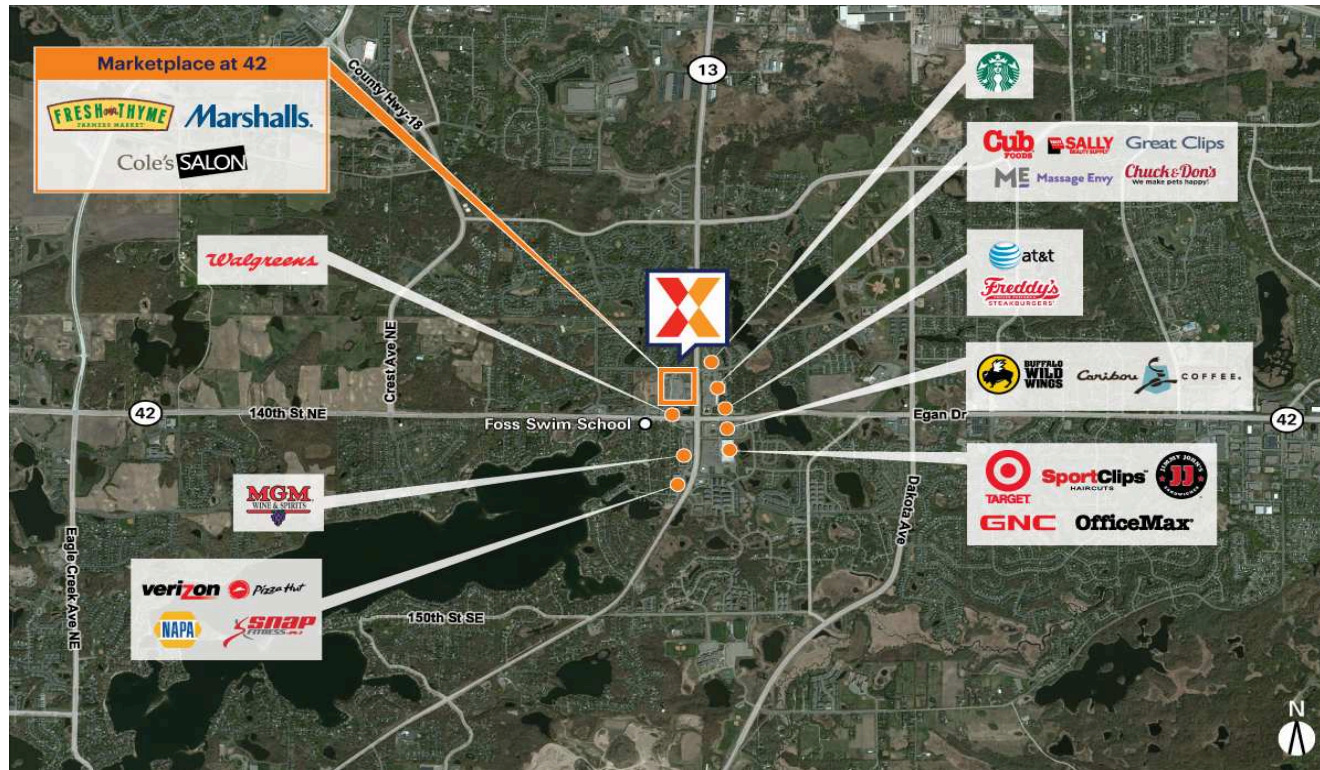

Marketplace @ 42

Minneapolis-St. Paul-Bloomington, MN-WI

44.7483, -93.3819

14100 South Highway 13 S | Savage, MN 55378-2192

Center Size: 118,693 SF

| Demographics | 1 Mile | 3 Mile | 5 Mile |
|--------------|-----------|-----------|-----------|
| 👤 | 9,467 | 51,470 | 120,762 |
| 🏠 | 3,357 | 17,550 | 44,473 |
| 💰 | \$150,732 | \$137,532 | \$123,212 |

Ideally located at the intersection of Hwy 13 and County Rd 42 in one of the fastest growing counties in MN

Surrounded by an affluent population with an average household income of \$137,000 within a 3-mile radius

Features a diverse mix of national and regional retailers including Fresh Thyme Farmers Market, Marshalls, Walgreens, Taco Bell, Dollar Tree & Cole's Salon

Marketplace @ 42

Minneapolis-St. Paul-Bloomington, MN-WI

44.7483, -93.3819

14100 South Highway 13 S | Savage, MN 55378-2192

Available Space

| | |
|----|----------|
| 6A | 2,024 SF |
| 7 | 3,509 SF |

Current Retailers

| | | |
|----------|--------------------------------|-----------|
| N.A.P.10 | Great Clips | 0 SF |
| N.A.P.11 | Savage Municipal Liquor | 0 SF |
| N.A.P.3 | Walgreens | 0 SF |
| N.A.P.4 | Taco Bell | 0 SF |
| N.A.P.5 | Pacific Dental | 3,000 SF |
| N.A.P.6 | Chipotle Mexican Grill | 3,950 SF |
| N.A.P.7 | Verizon Wireless | 2,600 SF |
| N.A.P.8 | Noodles & Company | 2,600 SF |
| N.A.P.9 | Papa Murphy's | 0 SF |
| 1 | River Valley Montessori | 8,621 SF |
| 3 | Crooked Pint Ale House | 9,005 SF |
| 4 | Leeann Chin | 3,019 SF |
| 5 | Nothing Bundt Cakes | 2,367 SF |
| 6 | Papa John's | 1,480 SF |
| 6B | Park Dental | 3,000 SF |
| 9 | Subway | 1,329 SF |
| 10 | Pure Barre | 1,310 SF |
| 11 | Beem Light Sauna | 2,301 SF |
| 14 | Cole's Salon | 6,843 SF |
| 15 | Dollar Tree | 10,300 SF |
| 16A | Fresh Thyme Farmers Market | 32,003 SF |
| 16B | Marshalls | 21,000 SF |
| 17 | Prior Lake Chiropractic Center | 2,235 SF |
| 19 | Primary ENT | 3,432 SF |
| 20 | Nautical Bowls | 1,800 SF |
| 21 | Banfield Pet Hospital | 3,066 SF |