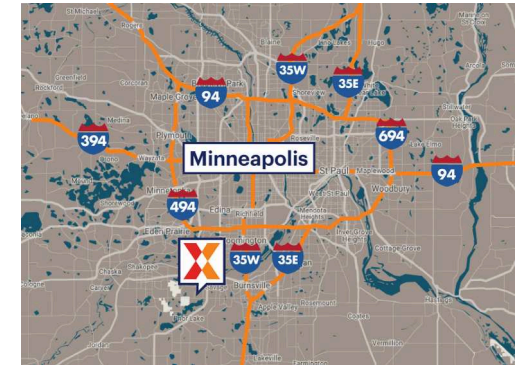

Marketplace @ 42

Minneapolis-St. Paul-Bloomington, MN-WI

44.7483, -93.3819

14100 South Highway 13 S | Savage, MN 55378-2192

Center Size: 118,693 SF

| Demographics | 1 Mile | 3 Mile | 5 Mile |
|--------------|-----------|-----------|-----------|
| 👤 | 9,467 | 51,470 | 120,762 |
| 🏠 | 3,357 | 17,550 | 44,473 |
| 💰 | \$150,732 | \$137,532 | \$123,212 |

Ideally located at the intersection of Hwy 13 and County Rd 42 in one of the fastest growing counties in MN

Surrounded by an affluent population with an average household income of \$137,000 within a 3-mile radius

Features a diverse mix of national and regional retailers including Fresh Thyme Farmers Market, Marshalls, Walgreens, Taco Bell, Dollar Tree & Cole's Salon

Marketplace @ 42

Minneapolis-St. Paul-Bloomington, MN-WI