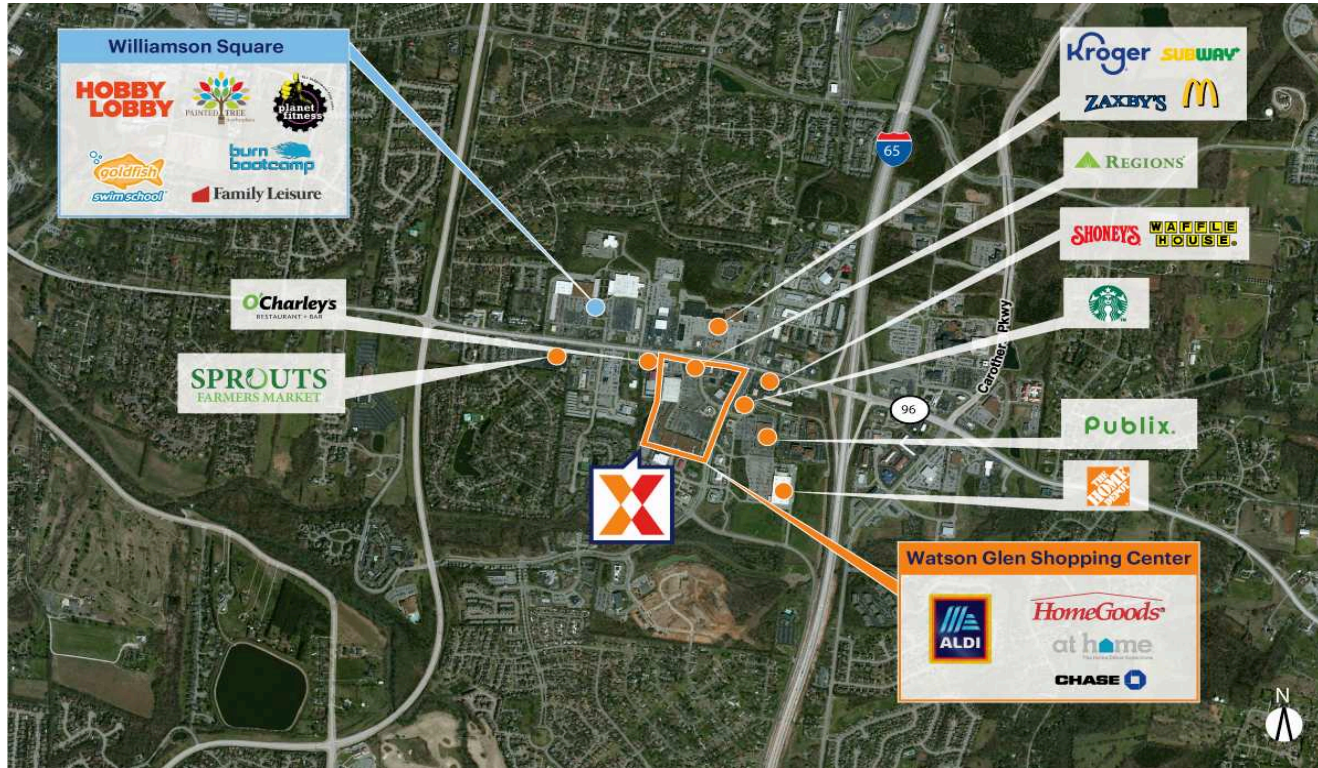

# Watson Glen Shopping Center

Nashville-Davidson-Murfreesboro-Franklin, TN

35.9144, -86.8328

209 South Royal Oaks Boulevard | Franklin, TN 37064

Center Size: 265,571 SF

Demographics	1 Mile	3 Mile	5 Mile
	9,592	54,380	101,549
	3,880	21,749	39,038
	\$108,024	\$128,610	\$137,037

86,500 SF entirely renovated center with a strong lineup of national retailers including, Walgreens, ALDI & Sally Beauty Supply

Surrounded by an affluent population with an average household income of \$128,000+ within 3 miles

High visibility on Murfreesboro from 29,000+ vehicles daily

Close proximity to the 185-bed Williamson Medical Center

# Watson Glen Shopping Center

Nashville-Davidson-Murfreesboro-Franklin, TN

35.9144, -86.8328

209 South Royal Oaks Boulevard | Franklin, TN 37064