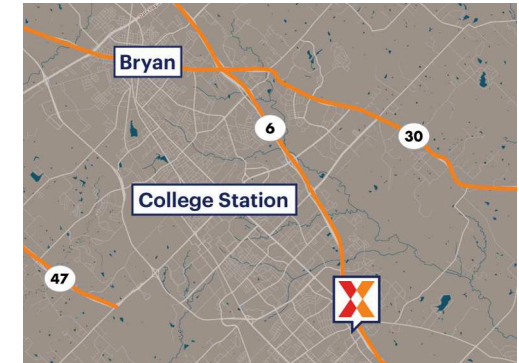

Rock Prairie Crossing

College Station-Bryan, TX

30.5825, -96.2857

3501-3535 Longmire Road | College Station, TX 77845

Center Size: 118,700 SF

Demographics	1 Mile	3 Mile	5 Mile
	8,538	69,233	136,738
	3,191	27,174	48,875
	\$101,940	\$85,422	\$81,854

Located between Scott & White College Station Hospital and College Station Medical Center

Kroger-anchored center with Spec's Liquors and a strong selection of fast casual and sit-down restaurants

Strong daytime population of 64,000+ within 3 miles

Neighborhood center with diverse mix of retail, service and dining options to serve daily needs

Rock Prairie Crossing

College Station-Bryan, TX

30.5825, -96.2857

3501-3535 Longmire Road | College Station, TX 77845