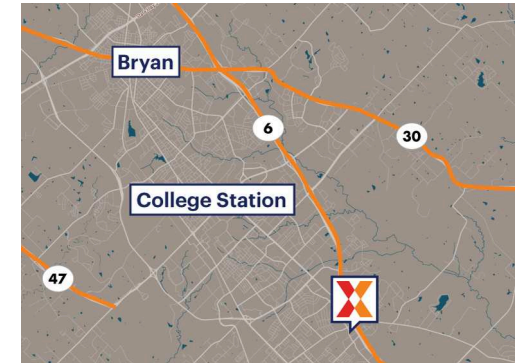

Rock Prairie Crossing

College Station-Bryan, TX

30.5825, -96.2857
3501-3535 Longmire Road | College Station, TX 77845

Center Size: 118,700 SF

Demographics	1 Mile	3 Mile	5 Mile
	8,538	69,233	136,738
	3,191	27,174	48,875
	\$101,940	\$85,422	\$81,854

Located between Scott & White College Station Hospital and College Station Medical Center

Kroger-anchored center with Spec's Liquors and a strong selection of fast casual and sit-down restaurants

Strong daytime population of 64,000+ within 3 miles

Neighborhood center with diverse mix of retail, service and dining options to serve daily needs

Rock Prairie Crossing

College Station-Bryan, TX

30.5825, -96.2857

3501-3535 Longmire Road | College Station, TX 77845

Current Retailers

N.A.P.	Prosperity Bank	0 SF
01	Cotton Patch Cafe	4,200 SF
02	Freebirds World Burrito	2,950 SF
03	Kolache Rolf's Pastries	1,210 SF
04	Emerald Lotus Massage & Spa	1,359 SF
05	Angel Nails	1,205 SF
06	Balboa's Barber Studio	1,400 SF
07	CBD American Shaman	1,400 SF
08	Scenthound	2,200 SF
09	Witt's End Boutique	3,246 SF
10	Hallmark	4,200 SF
11	Kroger	63,373 SF
12	Double Dave's Pizzaworks	3,450 SF
13	Any Lab Test Now	1,205 SF
14	Jimmy John's	1,250 SF
17	Spec's	5,500 SF
18	CVS/pharmacy	14,471 SF
19	T. Jin China Diner	1,800 SF
20	The UPS Store	1,600 SF
21	Bank of America	2,681 SF