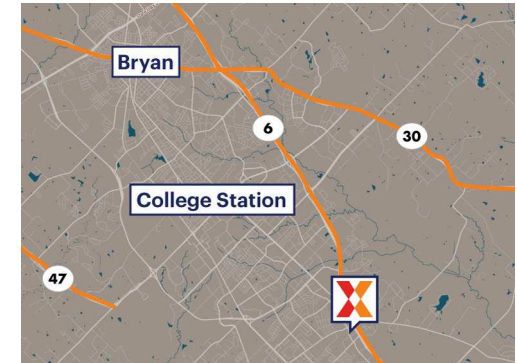

Rock Prairie Crossing

College Station-Bryan, TX

30.5825, -96.2857

3501-3535 Longmire Road | College Station, TX 77845

Center Size: 118,700 SF

Demographics	1 Mile	3 Mile	5 Mile
	8,538	69,233	136,738
	3,191	27,174	48,875
	\$101,940	\$85,422	\$81,854

Located between Scott & White College Station Hospital and College Station Medical Center

Kroger-anchored center with Spec's Liquors and a strong selection of fast casual and sit-down restaurants

Strong daytime population of 64,000+ within 3 miles

Neighborhood center with diverse mix of retail, service and dining options to serve daily needs

Rock Prairie Crossing

College Station-Bryan, TX

30.5825, -96.2857

3501-3535 Longmire Road | College Station, TX 77845