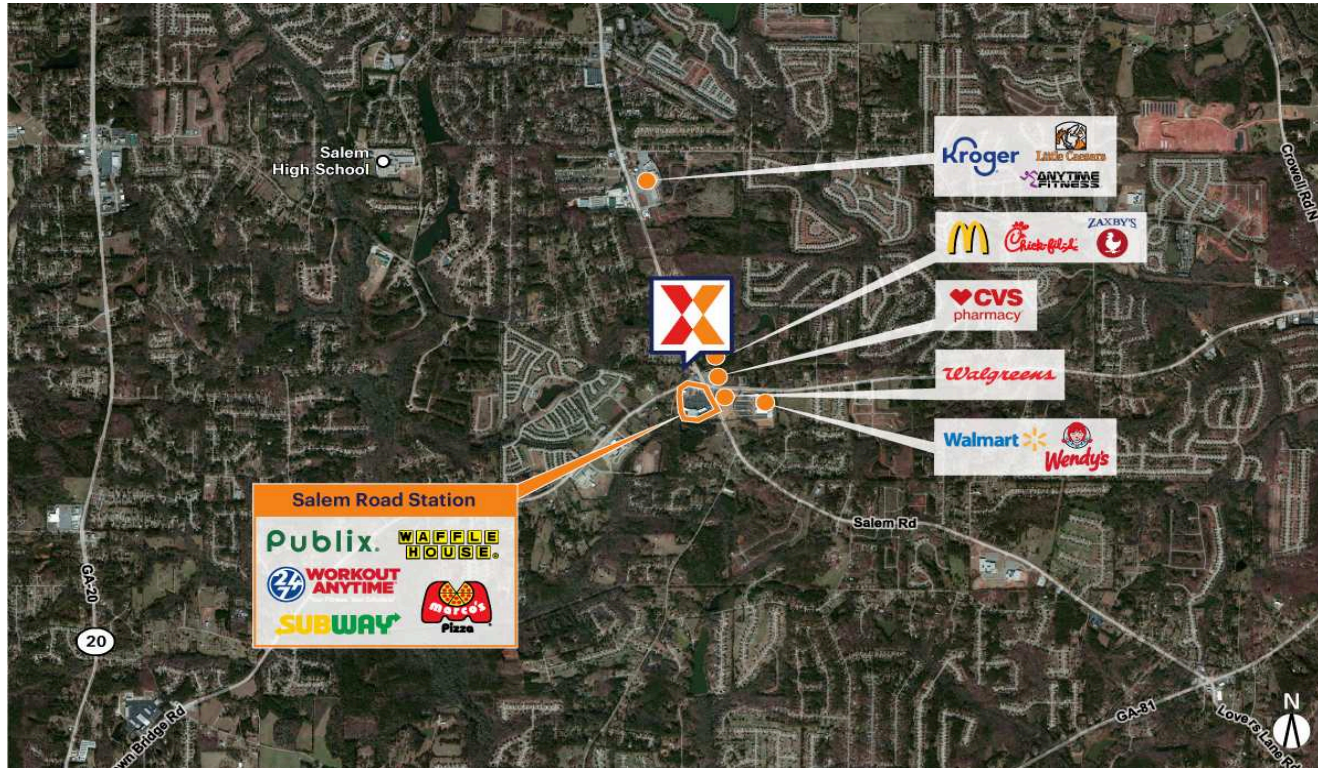

Salem Road Station

Atlanta-Sandy Springs-Alpharetta, GA

33.5783, -83.9666

13015 Brown Bridge Road | Covington, GA 30016

Center Size: 67,270 SF

Demographics	1 Mile	3 Mile	5 Mile
	5,980	47,729	93,019
	1,952	16,418	32,449
	\$68,624	\$70,816	\$74,889

Publix-anchored center with a diverse mix of regional tenants to serve needs of community

Well-positioned at the intersection of Brown Bridge Rd and Salem Rd with high visibility

Located in the growing community of Covington

Salem Road Station

Atlanta-Sandy Springs-Alpharetta, GA

33.5783, -83.9666
13015 Brown Bridge Road | Covington, GA 30016

Available Space

210	1,300 SF
300	1,300 SF
500	1,300 SF

Pad Opportunities

PAD A Pad	0 SF/0
-----------	--------

Current Retailers

N.A.P.	Flash Foods	0 SF
N.A.P.1	Walmart	0 SF
N.A.P.2	Waffle House	0 SF
200	Marco's Pizza Covington	1,300 SF
220	Fix & Sell	1,300 SF
230	Cold Stone Creamery	1,300 SF
310	Subway	1,300 SF
320	China Star Chinese Restaurant	1,300 SF
330	Wing Cafe	1,300 SF
340-350	MBS Karate	2,600 SF
400	Publix	44,270 SF
510	V Nails	1,300 SF
520	Edgetown Barber	1,300 SF
530	Workout Anytime	6,100 SF