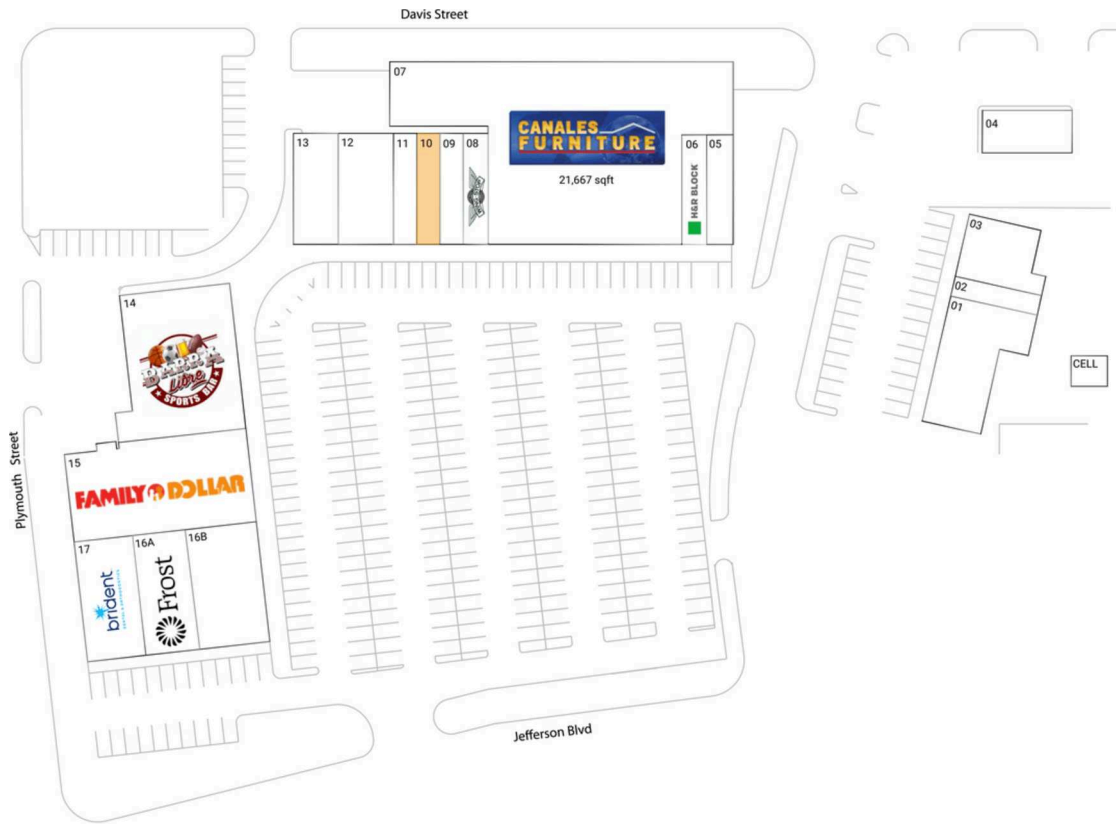

Kessler Plaza

Dallas-Fort Worth-Arlington, TX

32.7478, -96.8597

2625 W. Jefferson Blvd. | Dallas, TX 75211

Center Size: 68,962 SF

Demographics	1 Mile	3 Mile	5 Mile
	21,024	138,038	289,791
	7,530	46,923	109,172
	\$83,723	\$77,832	\$85,374

Retail space for lease located just one mile south of I-30/Hwy 80

Surrounded by a dense population of 138,000+ within 3 miles

Shopping center features a diverse tenant mix of national retailers with strong sales including Metro PCS, Wingstop and H&R Block

Specialty retail space and pop-up shop locations available

Kessler Plaza

Dallas-Fort Worth-Arlington, TX

32.7478, -96.8597
2625 W. Jefferson Blvd. | Dallas, TX 75211

Available Space

10 1,237 SF

Current Retailers

CELL	SW Bell Mobile	1 SF
01	Wash-N-Dry	4,040 SF
02	Elenas Beauty Salon	815 SF
03	Judit Cleaners	2,300 SF
04	Oak Cliff Wheel & Tire	1,900 SF
05	Smartfone	1,275 SF
06	H&R Block	1,275 SF
07	Canales	21,667 SF
08	Wingstop	1,275 SF
09	OC Beauty Bar	1,237 SF
11	Sara's Pizza Cafe	1,190 SF
12	Cervera Dance Company	2,825 SF
13	Five Stars MetroSpine	2,293 SF
14	Barra Libre Sports Bar	7,850 SF
15	Family Dollar	7,783 SF
16A	Frost Bank	2,640 SF
16B	HCA Healthcare	3,760 SF
17	Brident Dental & Orthodontics	3,600 SF