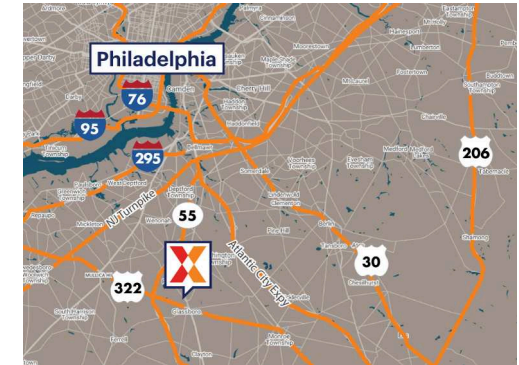

Collegetown Shopping Center

Philadelphia-Camden-Wilmington, PA-NJ-DE-MD

39.7216, -75.1163
731 Delsea Drive | Glassboro, NJ 08028

Center Size: 247,991 SF

Demographics	1 Mile	3 Mile	5 Mile
	11,209	52,463	102,018
	3,750	18,374	35,453
	\$99,232	\$104,443	\$113,072

Close proximity to Rowan University with 11,000+ students

High visibility on Route 47/Delsea Drive with 20,000+ VPD

Strategically located in heart of Glassboro's retail district with 1MM SF of retail space