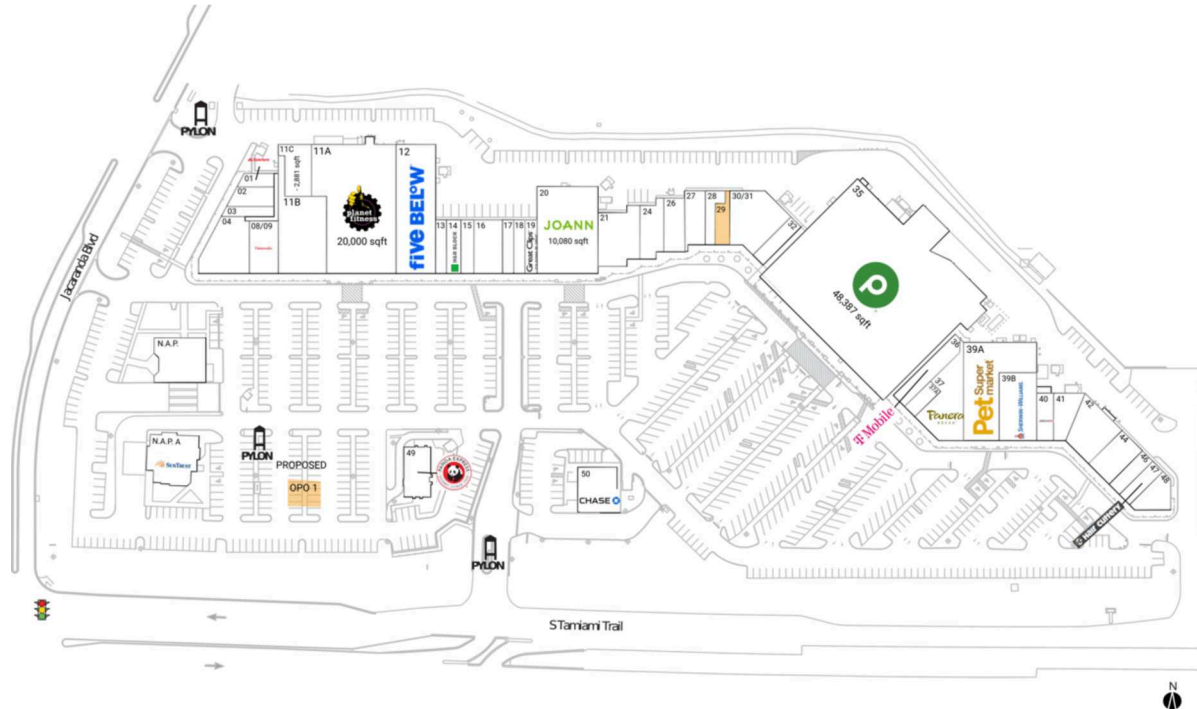

Venice Village

North Port-Bradenton-Sarasota, FL

27.0507, -82.3943

4105 South Tamiami Trail | Venice, FL 34293

Center Size: 177,835 SF

Demographics	1 Mile	3 Mile	5 Mile
	7,005	48,849	90,780
	3,522	23,933	45,430
	\$86,323	\$91,986	\$94,621

Highly trafficked Publix-anchored center drawing an estimated 2.8M annual visits, ranking it in the top 5% of most-visited neighborhood centers in the market (Placer.ai 2024)

Centrally located in south Venice's primary retail corridor on Tamiami Trail, near Target and Walmart, with 34K+ vehicles daily (Kalibrate 2021)

Located in a high-growth market with a 5-year population growth rate 98% higher than the national average within a 3-mile radius

Venice Village

North Port-Bradenton-Sarasota, FL

27.0507, -82.3943

4105 South Tamiami Trail | Venice, FL 34293

Available Space

OPO 1	0 SF
29	1,200 SF

Current Retailers

N.A.P.	Liberty Savings Bank	0 SF	26	Venice Village Dental	2,036 SF
N.A.P. A	SunTrust Bank	0 SF	27	OneBlood	2,035 SF
01	State Farm	863 SF	28	Tampa Mattress	1,200 SF
02	Purify Urban	1,533 SF	30/31	Makers of South Bright Cross	5,214 SF
03	Sweat Lodge	984 SF		Animal Clinic	
04	The UPS Store	4,744 SF	32	Snowbirds Grille	1,480 SF
08/09	Skilllets	2,800 SF	35	Publix	48,387 SF
11A	Visionworks	20,000 SF	36	T-Mobile	2,331 SF
11B	Planet Fitness	6,845 SF	37	Panera Bread	5,100 SF
11C	Elite Healthcare	2,881 SF	37A	Gulf Coast Sunglasses	1,000 SF
12	-	8,900 SF		Pet Supermarket	9,000 SF
13	Five Below	1,454 SF	39A	Sherwin-Williams	4,500 SF
14	Just Fans	1,450 SF	39B	uBREAKiFIX	1,480 SF
15	H&R Block	1,522 SF	40	Hotworx	2,177 SF
16	Optical Outlets	2,583 SF	41	Rib City Grill	3,600 SF
17	Bodybar Pilates	1,100 SF	42	Italianos	2,600 SF
	Northland Hearing Center		44	More Space Place	1,300 SF
18	Venetian Cleaners	1,110 SF	46	Hair Cuttery	1,300 SF
19	Great Clips	1,210 SF	47	Voltaire Cycles	1,884 SF
20	JOANN Fabric and Craft Stores	10,080 SF	48	Panda Express	2,448 SF
21	The Sand Trap	4,090 SF	50	Chase	972 SF
24	Star Nails and Spa	2,910 SF			