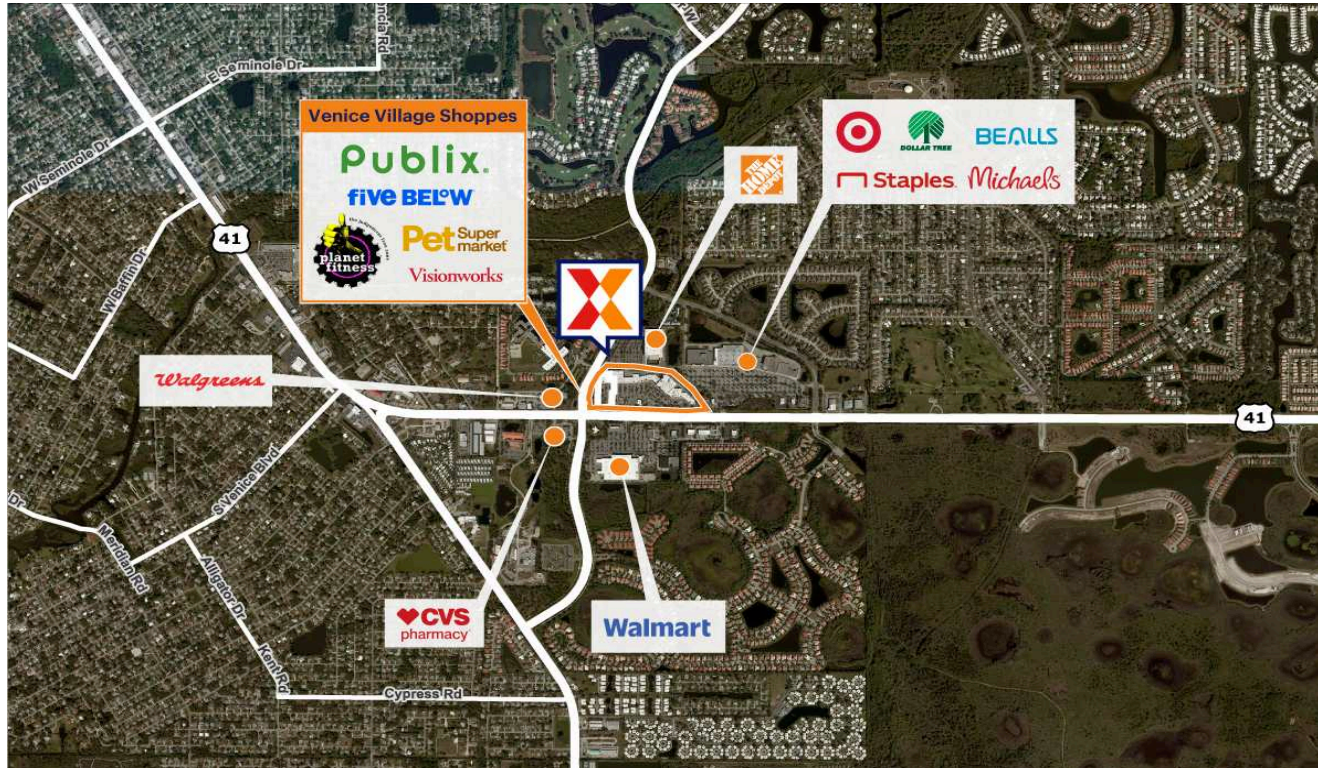

Venice Village

North Port-Bradenton-Sarasota, FL

27.0507, -82.3943

4105 South Tamiami Trail | Venice, FL 34293

Center Size: 177,835 SF

Demographics	1 Mile	3 Mile	5 Mile
	7,005	48,849	90,780
	3,522	23,933	45,430
	\$86,323	\$91,986	\$94,621

Highly trafficked Publix-anchored center drawing an estimated 2.8M annual visits, ranking it in the top 5% of most-visited neighborhood centers in the market (Placer.ai 2024)

Centrally located in south Venice's primary retail corridor on Tamiami Trail, near Target and Walmart, with 34K+ vehicles daily (Kalibrate 2021)

Located in a high-growth market with a 5-year population growth rate 98% higher than the national average within a 3-mile radius

Venice Village

North Port-Bradenton-Sarasota, FL

27.0507, -82.3943

4105 South Tamiami Trail | Venice, FL 34293

Available Space

OPO 1	0 SF
29	1,200 SF

Current Retailers

N.A.P.	Liberty Savings Bank	0 SF	26	Venice Village Dental	2,036 SF
N.A.P. A	SunTrust Bank	0 SF	27	OneBlood	2,035 SF
01	State Farm	863 SF	28	Tampa Mattress	1,200 SF
02	Purify Urban	1,533 SF	30/31	Makers of South Bright Cross	5,214 SF
03	Sweat Lodge	984 SF		Animal Clinic	
04	The UPS Store	4,744 SF	32	Snowbirds Grille	1,480 SF
08/09	Skilllets	2,800 SF	35	Publix	48,387 SF
11A	Visionworks	20,000 SF	36	T-Mobile	2,331 SF
11B	Planet Fitness	6,845 SF	37	Panera Bread	5,100 SF
11C	Elite Healthcare	2,881 SF	37A	Gulf Coast Sunglasses	1,000 SF
12	-	8,900 SF		Pet Supermarket	9,000 SF
13	Five Below	1,454 SF	39A	Sherwin-Williams	4,500 SF
14	Just Fans	1,450 SF	39B	uBREAKiFIX	1,480 SF
15	H&R Block	1,522 SF	40	Hotworx	2,177 SF
16	Optical Outlets	2,583 SF	41	Rib City Grill	3,600 SF
17	Bodybar Pilates	1,100 SF	42	Italianos	2,600 SF
	Northland Hearing Center		44	More Space Place	1,300 SF
18	Venetian Cleaners	1,110 SF	46	Hair Cuttery	1,300 SF
19	Great Clips	1,210 SF	47	Voltaire Cycles	1,884 SF
20	JOANN Fabric and Craft Stores	10,080 SF	48	Panda Express	2,448 SF
21	The Sand Trap	4,090 SF	50	Chase	972 SF
24	Star Nails and Spa	2,910 SF			