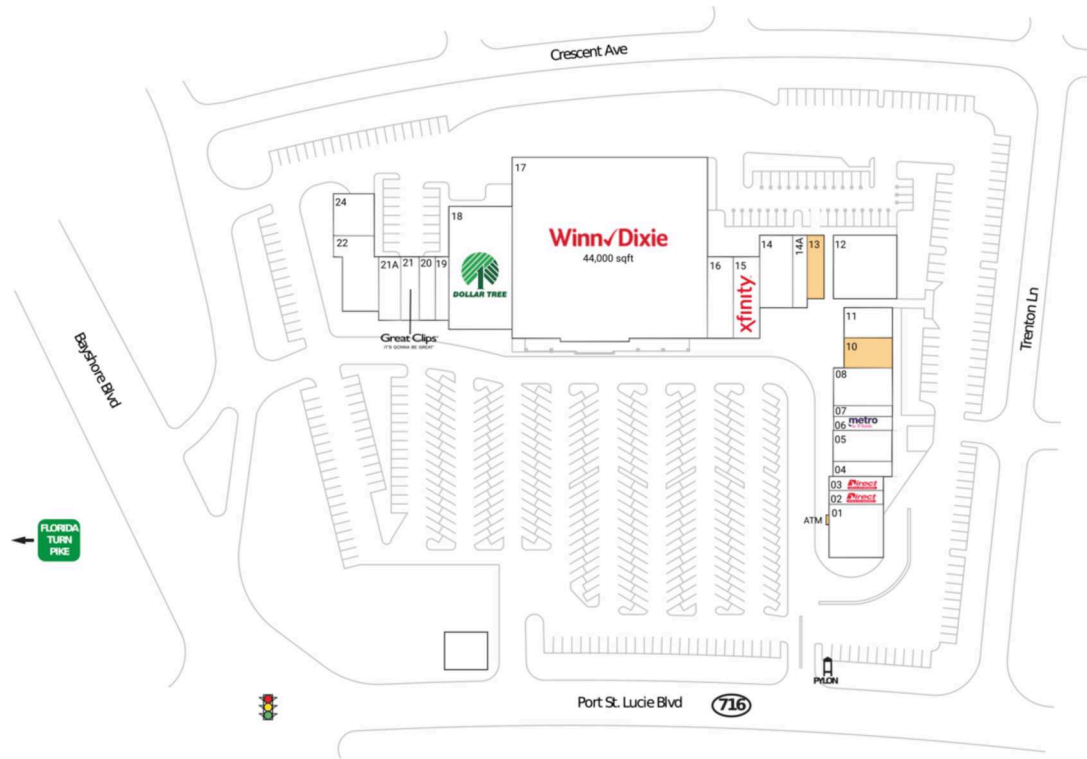

Shoppes of Victoria Square

Port St. Lucie, FL

27.2752, -80.3551

247-295 Port St. Lucie Boulevard | Port St. Lucie, FL 34984

Center Size: 95,186 SF

Demographics	1 Mile	3 Mile	5 Mile
	11,083	91,998	208,610
	3,807	32,466	78,570
	\$77,144	\$76,462	\$79,469

Anchored by one of the highest performing Winn-Dixie stores in the chain

Proven tenant stability from a strong mix of national, regional and local retailers including Dollar Tree & Metro by T-Mobile

High visibility on Port St. Lucie Blvd from 48,000+ vehicles daily with direct access to Florida Turnpike, a primary commuter route

Surrounded by a dense population of 91,000+ within 3 miles

Shoppes of Victoria Square

Port St. Lucie, FL

27.2752, -80.3551

247-295 Port St. Lucie Boulevard | Port St. Lucie, FL 34984

Available Space

ATM	57 SF
10	1,000 SF
13	1,300 SF

Current Retailers

01	Florida Autism Center	3,463 SF
02	Direct Auto Insurance	925 SF
03	Direct Auto Insurance	925 SF
04	Anthony's Pizza	1,087 SF
05	Winn-Dixie Liquor Store	2,226 SF
06	Metro by T-Mobile	1,001 SF
07	Jackson Hewitt	785 SF
08	Miyuki Sushi & Thai	2,700 SF
11	Miller's Vapery	1,000 SF
12	Los Cocos	4,897 SF
14	Liquidation Direct	2,800 SF
14A	A Better Solution Insurance Services	1,407 SF
15	Xfinity	2,610 SF
16	Golden Spa & Salon	2,580 SF
17	Winn-Dixie	44,000 SF
18	Dollar Tree	9,504 SF
19	Hong Kong Inn	1,050 SF
20	The Ice Cream Shoppe	1,250 SF
21	Great Clips	1,473 SF
21A	Empanola	1,664 SF
22	Pueblo Viejo	3,448 SF
24	The Mofongo King	2,091 SF