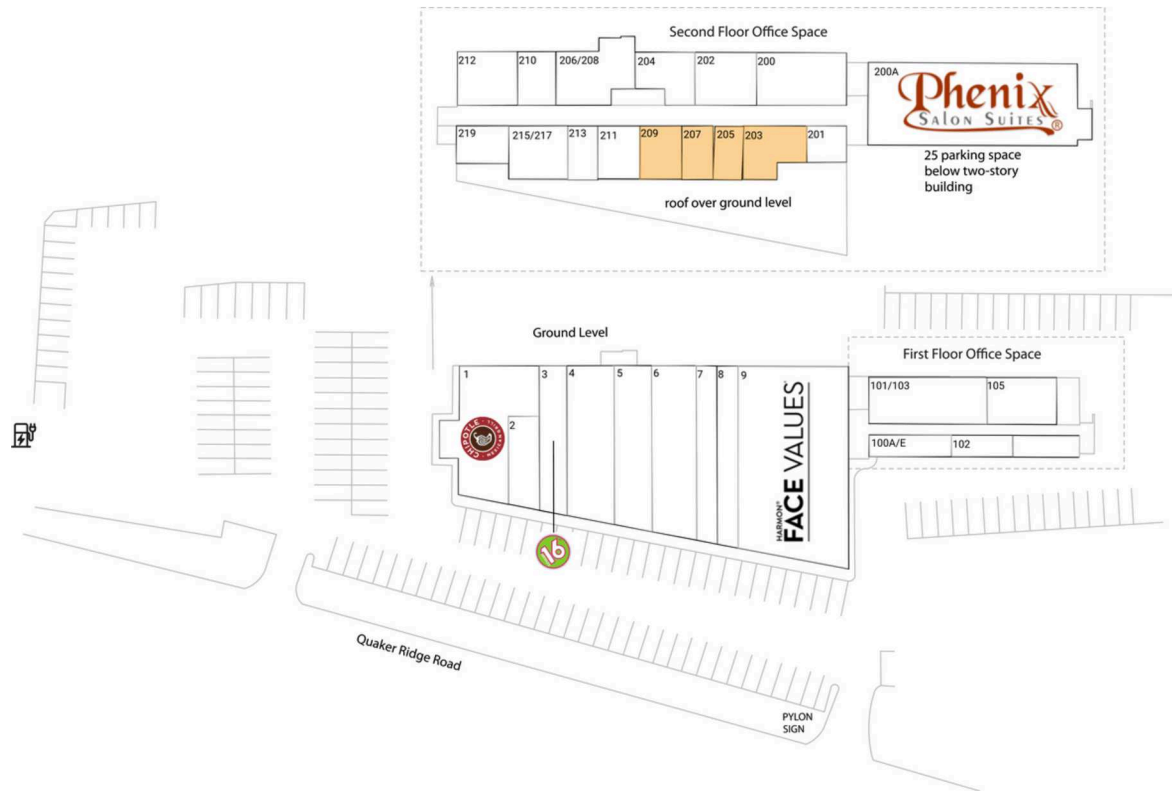

North Ridge Shopping Center

New York-Newark-Jersey City, NY-NJ

40.9485, -73.7925

77 Quaker Ridge Road | New Rochelle, NY 10804

Center Size: 39,743 SF

Demographics	1 Mile	3 Mile	5 Mile
	9,889	192,161	464,658
	3,601	71,501	171,220
	\$231,320	\$176,671	\$153,296

Two-story center with retail space for lease on the ground level and medical office space above

Surrounded by an affluent population of 192,000+ with an average household income of \$176,000+ within a 3-mile radius

New York-Newark-Jersey City, NY-NJ

40.9485, -73.7925
77 Quaker Ridge Road | New Rochelle, NY 10804

Available Space

203	1,056 SF
205	760 SF
207	595 SF
209	661 SF

Current Retailers

1	Chipotle Mexican Grill	2,520 SF
2	Gourmet Noodles	832 SF
3	16 Handles	1,250 SF
4	Go Health	2,363 SF
5	Club Pilates	1,863 SF
6	Rumble Boxing	2,363 SF
7	Da Giorgio	1,034 SF
8	Sobol	1,034 SF
9	Harmon Face Values	6,760 SF
100A/E	Brian M. Kalb, DDS	532 SF
101/103	LEASE PENDING	1,888 SF
102	Quaker Ridge Footcare	570 SF
105	Dr. Martin A. Rube	1,052 SF
200	Julie Kupersmith, M.D.	1,362 SF
200A	Phenix Salon Suites	5,300 SF
201	Dr. Gary Seinfeld	498 SF
202	New Rochelle Orthodontics, PC	960 SF
204	Lionel Fisch Company	730 SF
206/208	Paul Giotopoulos, DDS	1,740 SF
210	Dr. Moonsun Kim	635 SF
211	Dr. Sal Longo	618 SF
212	Cheryl Malina, MD	1,152 SF
213	Empire State Appraisals	573 SF
215/217	Endodontic Associates, P.C.	1,178 SF
219	Taylor Viazzo Architects	777 SF