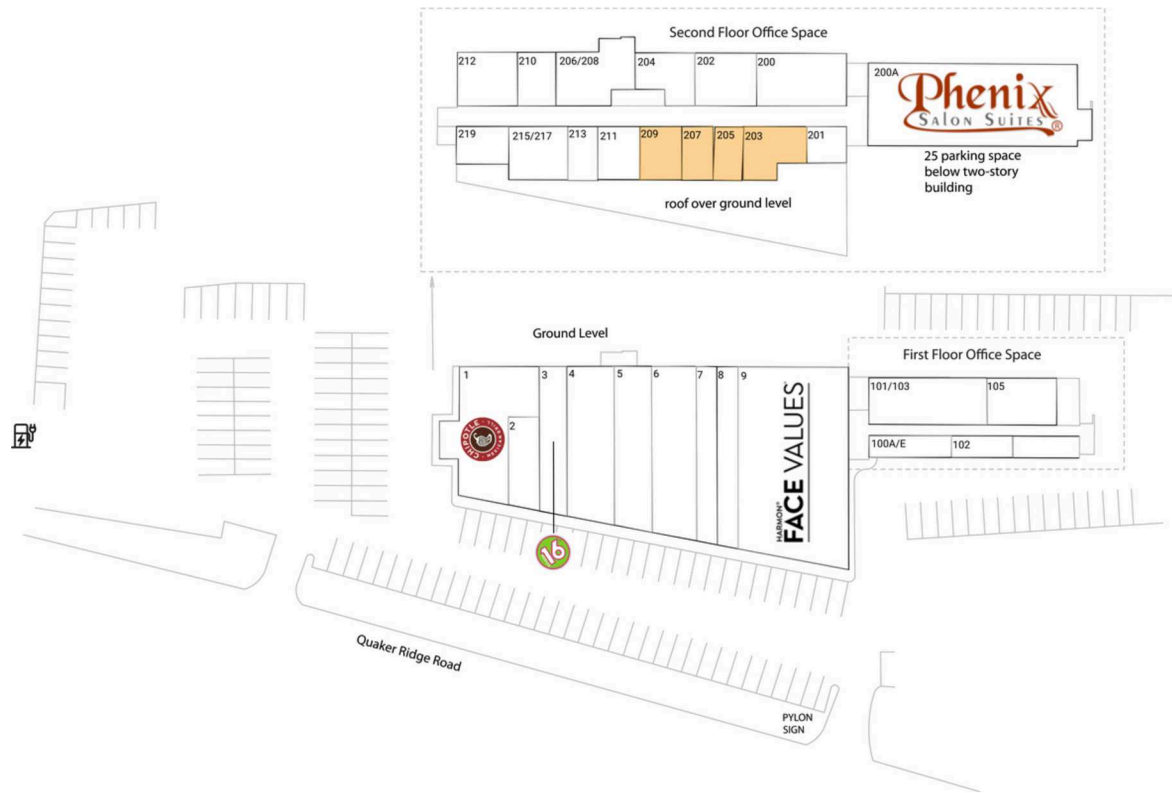

North Ridge Shopping Center

New York-Newark-Jersey City, NY-NJ-PA

40.9485, -73.7925

77 Quaker Ridge Road | New Rochelle, NY 10804

Center Size: 39,429 SF

Demographics	1 Mile	3 Mile	5 Mile
	9,889	192,161	464,658
	3,601	71,501	171,220
	\$231,320	\$176,671	\$153,296

Two-story center with retail space for lease on the ground level and medical office space above

Surrounded by an affluent population of 192,000+ with an average household income of \$176,000+ within a 3-mile radius

New York-Newark-Jersey City, NY-NJ-PA

40.9485, -73.7925
77 Quaker Ridge Road | New Rochelle, NY 10804

Available Space

203	1,056 SF
205	760 SF
207	595 SF
209	661 SF

Current Retailers

1	Chipotle Mexican Grill	2,520 SF
2	Gourmet Noodles	832 SF
3	16 Handles	1,250 SF
4	Go Health	2,363 SF
5	Club Pilates	1,863 SF
6	Rumble Boxing	2,363 SF
7	Da Giorgio	1,034 SF
8	Sobol	1,034 SF
9	Harmon Face Values	6,760 SF
100A/E	Brian M. Kalb, DDS	532 SF
101/103	LEASE PENDING	1,888 SF
102	Quaker Ridge Footcare	570 SF
105	Dr. Martin A. Rube	1,052 SF
200	Julie Kupersmith, M.D.	1,362 SF
200A	Phenix Salon Suites	5,300 SF
201	Dr. Gary Seinfeld	498 SF
202	New Rochelle Orthodontics, PC	960 SF
204	Lionel Fisch Company	730 SF
206/208	Paul Giotopoulos, DDS	1,740 SF
210	Dr. Moonsun Kim	635 SF
211	Dr. Sal Longo	618 SF
212	Cheryl Malina, MD	1,152 SF
213	Empire State Appraisals	573 SF
215/217	Endodontic Associates, P.C.	1,178 SF
219	Taylor Viazzo Architects	777 SF