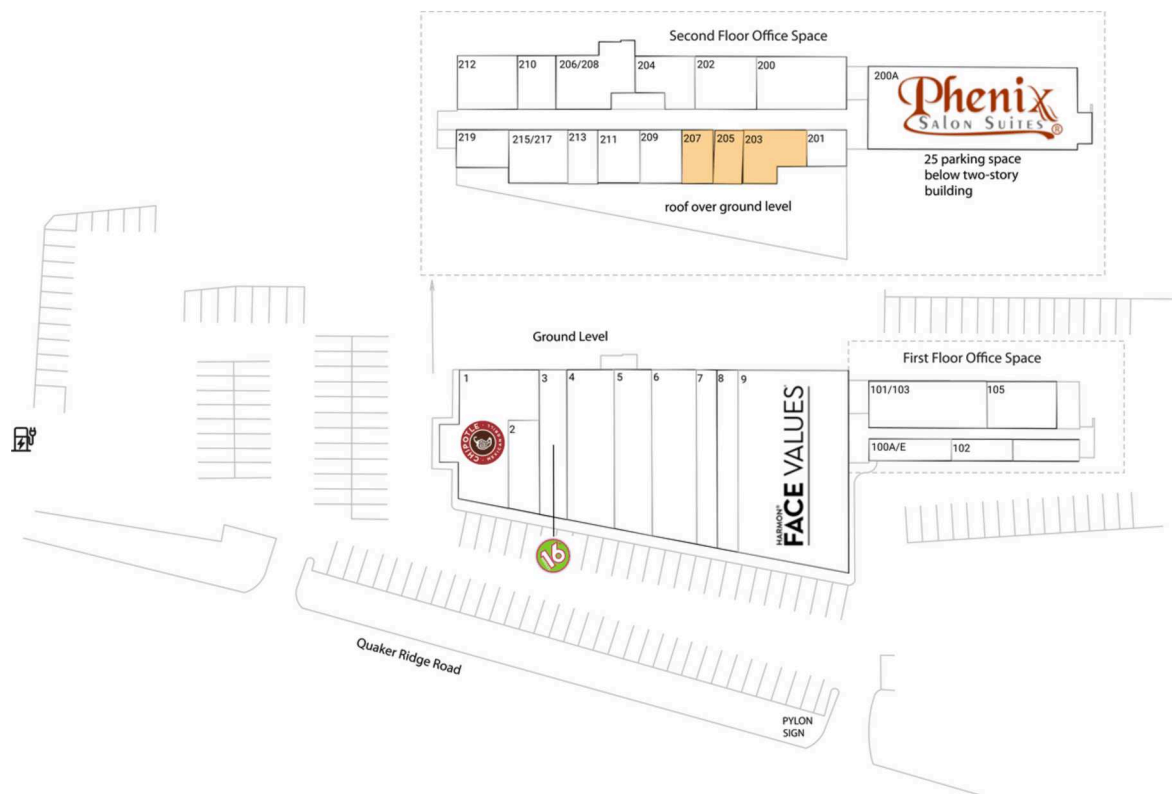

North Ridge Shopping Center

New York-Newark-Jersey City, NY-NJ

40.9485, -73.7925

77 Quaker Ridge Road | New Rochelle, NY 10804

Center Size: 39,743 SF

Demographics	1 Mile	3 Mile	5 Mile
	9,889	192,161	464,658
	3,601	71,501	171,220
	\$231,320	\$176,671	\$153,296

Two-story center with retail space for lease on the ground level and medical office space above

Surrounded by an affluent population of 192,000+ with an average household income of \$176,000+ within a 3-mile radius

New York-Newark-Jersey City, NY-NJ

40.9485, -73.7925
77 Quaker Ridge Road | New Rochelle, NY 10804

Available Space

203	1,056 SF
205	760 SF
207	595 SF

Current Retailers

1	Chipotle Mexican Grill	2,520 SF
2	Gourmet Noodles	832 SF
3	16 Handles	1,250 SF
4	Go Health	2,363 SF
5	Club Pilates	1,863 SF
6	Rumble Boxing	2,363 SF
7	Da Giorgio	1,034 SF
8	Sobol	1,034 SF
9	Harmon Face Values	6,760 SF
100A/E	Brian M.Kalb, DDS	532 SF
101/103	LEASE PENDING	1,888 SF
102	Quaker Ridge Footcare	570 SF
105	Dr. Martin A. Rube	1,052 SF
200	Julie Kupersmith, M.D.	1,362 SF
200A	Phenix Salon Suites	5,300 SF
201	Dr. Gary Seinfeld	498 SF
202	New Rochelle Orthodontics, PC	960 SF
204	Lionel Fisch Company	730 SF
206/208	Paul Giotopoulos, DDS	1,740 SF
209	Dorman Homes	661 SF
210	Dr. Moonsun Kim	635 SF
211	Dr. Sal Longo	618 SF
212	Cheryl Malina, MD	1,152 SF
213	Empire State Appraisals	573 SF
215/217	Endodontic Associates, P.C.	1,178 SF
219	Taylor Viazzo Architects	777 SF