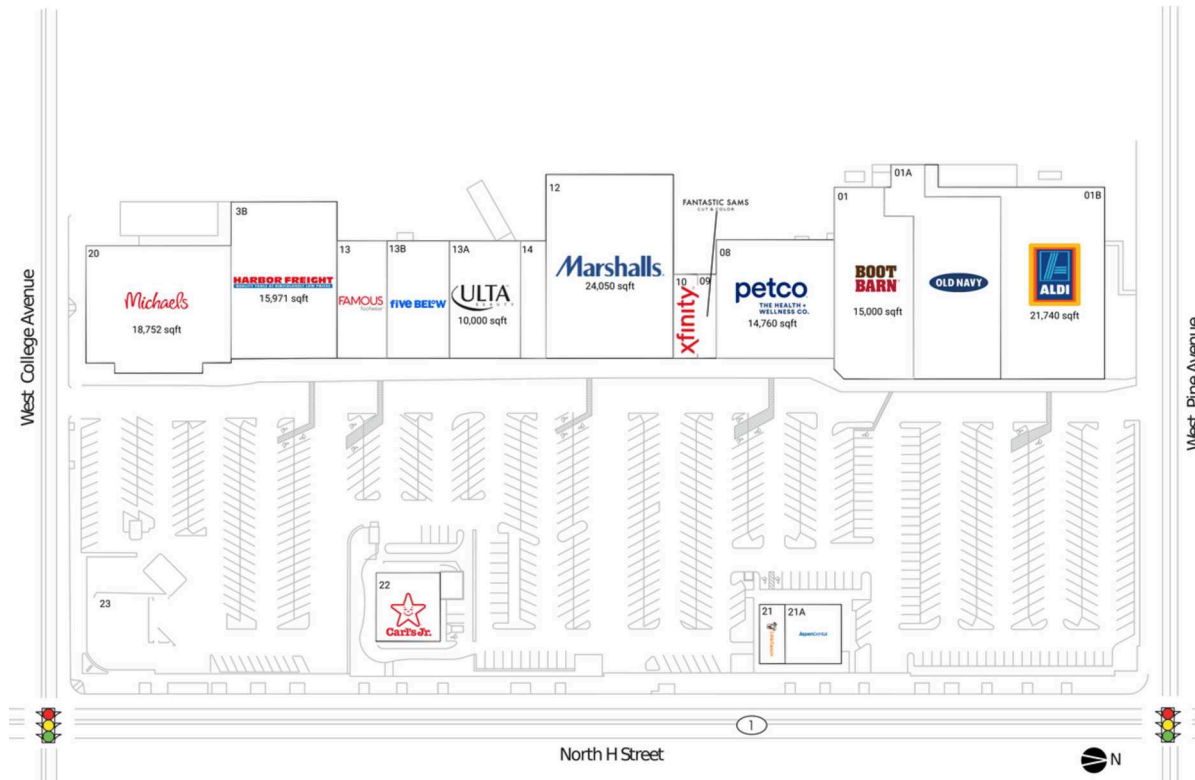

Dominant shopping center along Lompoc’s primary retail corridor

With national retailers including Michaels, Marshalls, ULTA, Famous Footwear, Harbor Freight, Petco, Aldi & Boot Barn

Adjacent to Lompoc High School with 1,700+ students

18,242 square feet vacancy in between newly constructed Aldi and Boot Barn.

Lompoc Center

Santa Maria-Santa Barbara, CA

34.6486, -120.4588

729 North H Street (Highway 1) & Pine Av | Lompoc, CA 93436

Current Retailers

01	Boot Barn	15,000 SF
01A	Old Navy	18,242 SF
01B	ALDI	21,740 SF
3B	Harbor Freight	15,971 SF
08	Petco	14,760 SF
09	Fantastic Sams	1,450 SF
10	Xfinity	1,650 SF
12	Marshalls	24,050 SF
13	Famous Footwear	5,000 SF
13A	Ulta Beauty	10,000 SF
13B	Five Below	8,591 SF
14	Umami Sushi	2,340 SF
20	Michaels	18,752 SF
21	Little Caesars Pizza	1,500 SF
21A	Aspen Dental	3,500 SF
22	Carl's Jr.	4,003 SF
23	Summit Gasoline	13,000 SF