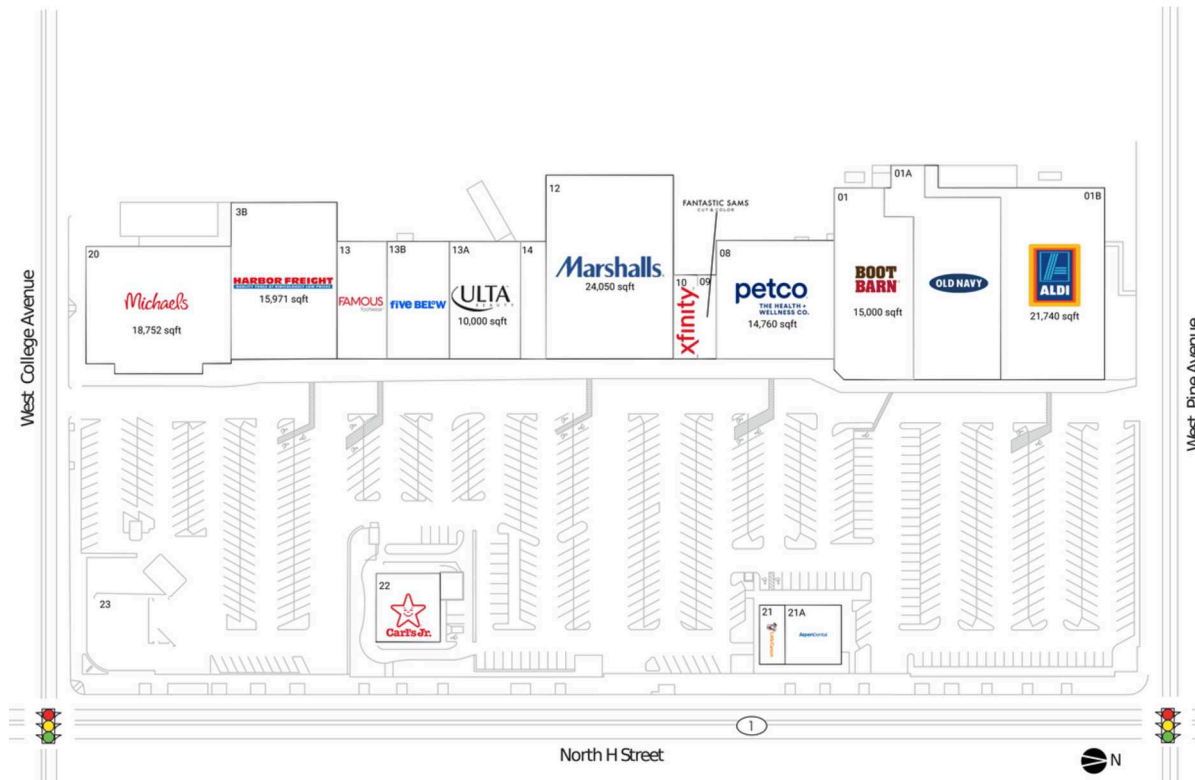

Dominant shopping center along Lompoc's primary retail corridor

With national retailers including Michaels, Marshalls, ULTA, Famous Footwear, Harbor Freight, Petco, Aldi & Boot Barn

Adjacent to Lompoc High School with 1,700+ students

18,242 square feet vacancy in between newly constructed Aldi and Boot Barn.

Lompoc Center

Santa Maria-Santa Barbara, CA

34.6486, -120.4588

729 North H Street (Highway 1) & Pine Av | Lompoc, CA 93436

Current Retailers

01	Boot Barn	15,000 SF
01A	Old Navy	18,242 SF
01B	ALDI	21,740 SF
3B	Harbor Freight	15,971 SF
08	Petco	14,760 SF
09	Fantastic Sams	1,450 SF
10	Xfinity	1,650 SF
12	Marshalls	24,050 SF
13	Famous Footwear	5,000 SF
13A	Ulta Beauty	10,000 SF
13B	Five Below	8,591 SF
14	Umami Sushi	2,340 SF
20	Michaels	18,752 SF
21	Little Caesars Pizza	1,500 SF
21A	Aspen Dental	3,500 SF
22	Carl's Jr.	4,003 SF
23	Summit Gasoline	13,000 SF