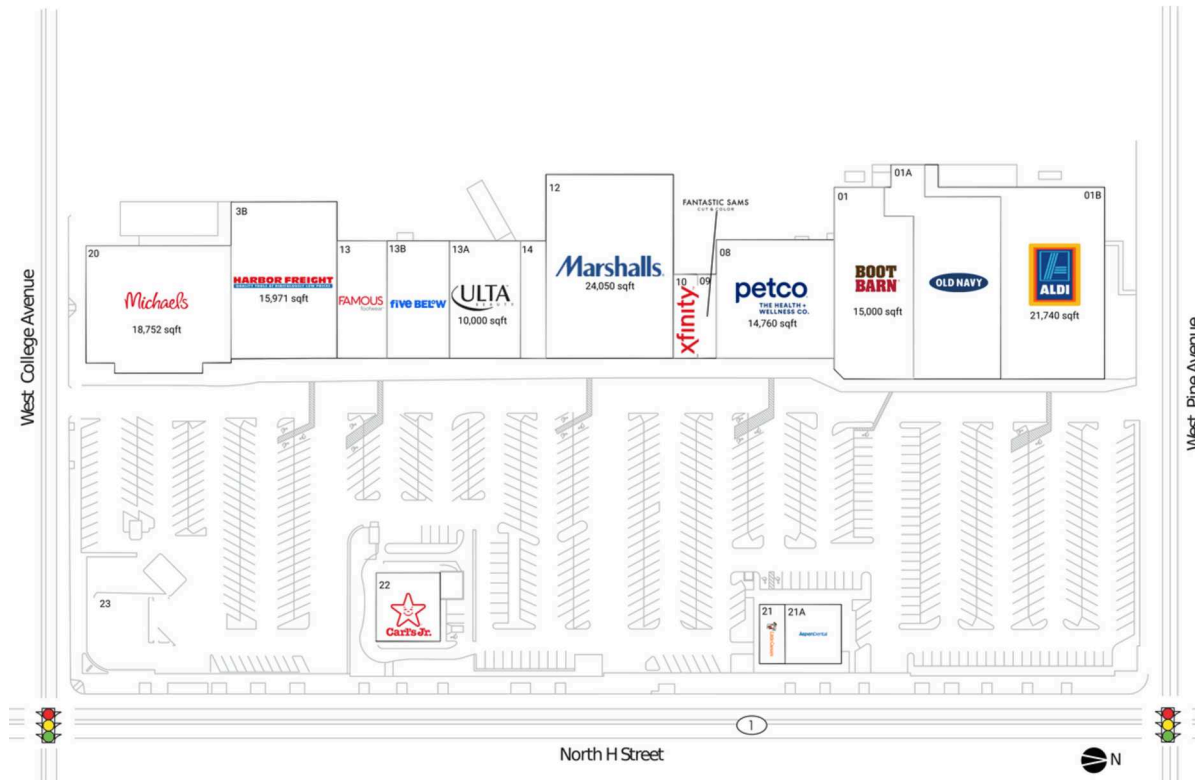

Dominant shopping center along Lompoc's primary retail corridor

With national retailers including Michaels, Marshalls, ULTA, Famous Footwear, Harbor Freight, Petco, Aldi & Boot Barn

Adjacent to Lompoc High School with 1,700+ students

18,242 square feet vacancy in between newly constructed Aldi and Boot Barn.

Lompoc Center

Santa Maria-Santa Barbara, CA

34.6486, -120.4588

729 North H Street (Highway 1) & Pine Av | Lompoc, CA 93436

Current Retailers

01	Boot Barn	15,000 SF
01A	Old Navy	18,242 SF
01B	ALDI	21,740 SF
3B	Harbor Freight	15,971 SF
08	Petco	14,760 SF
09	Fantastic Sams	1,450 SF
10	Xfinity	1,650 SF
12	Marshalls	24,050 SF
13	Famous Footwear	5,000 SF
13A	Ulta Beauty	10,000 SF
13B	Five Below	8,591 SF
14	Umami Sushi	2,340 SF
20	Michaels	18,752 SF
21	Little Caesars Pizza	1,500 SF
21A	Aspen Dental	3,500 SF
22	Carl's Jr.	4,003 SF
23	Summit Gasoline	13,000 SF