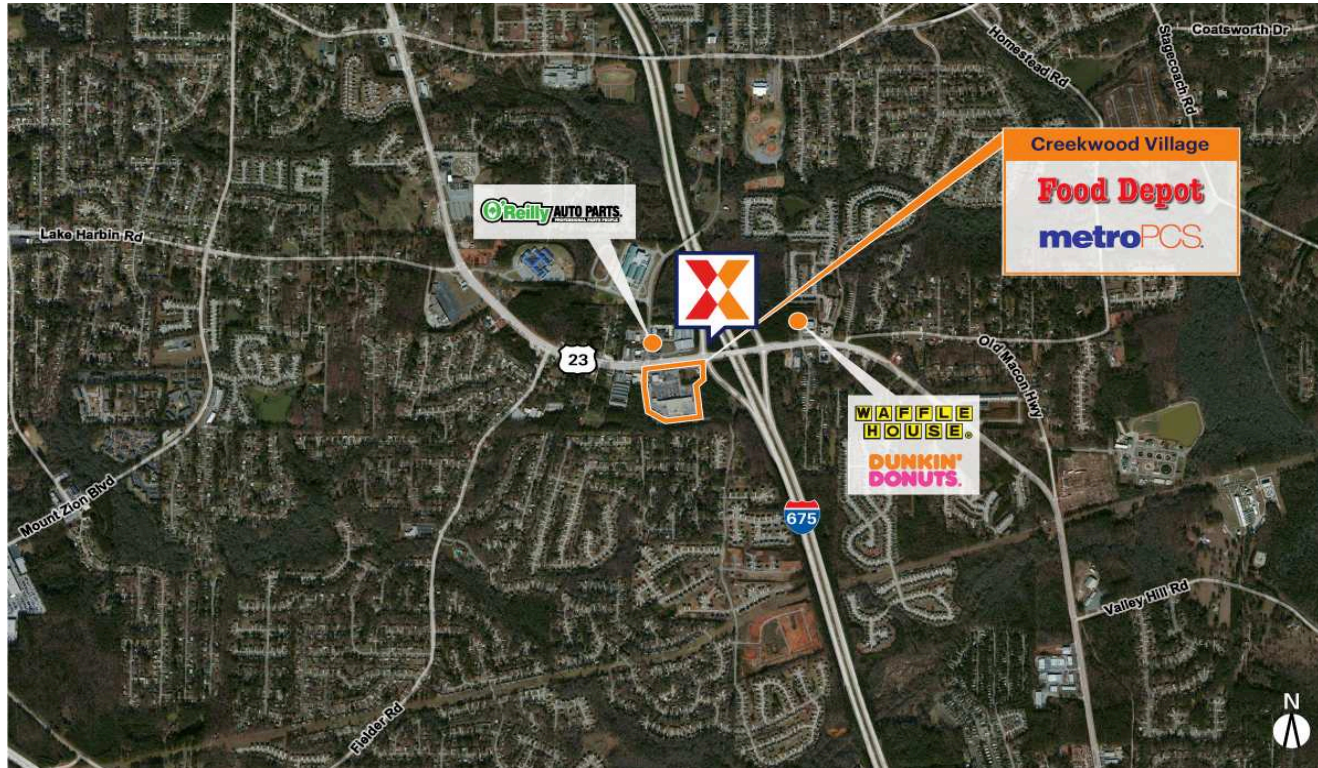

# Creekwood Village

Atlanta-Sandy Springs-Alpharetta, GA

33.5762, -84.2809  
6459 Highway 42 | Rex, GA 30273

Center Size: 69,778 SF

Demographics	1 Mile	3 Mile	5 Mile
	9,295	68,710	140,356
	3,181	24,300	49,746
	\$61,765	\$63,437	\$68,449

Market-dominant neighborhood center anchored by a top-performing Food Depot

Easily accessible shopping center from 3 points of ingress/egress

Located immediately off of I-675 with access to I-75 and high visibility from Hwy 42

# Creekwood Village

Atlanta-Sandy Springs-Alpharetta, GA

33.5762, -84.2809  
6459 Highway 42 | Rex, GA 30273

## Current Retailers

N.A.P.	N.A.P.	0 SF
N.A.P.1	Family Dollar	0 SF
02	Beauty Town	5,740 SF
03	Belleza Dominican Hair Studio	910 SF
04	Metro by T-Mobile	1,400 SF
05	Komplimentz Barber Shop	1,400 SF
06	Fashion Nails	1,400 SF
07	Food Depot	46,328 SF
08	Urban Pub	6,100 SF
09	Cell Phone Repair	800 SF
10	Success Hair Studio	900 SF
11	AmeriBristro	1,200 SF
12	Georgia School of Cosmetology	3,600 SF