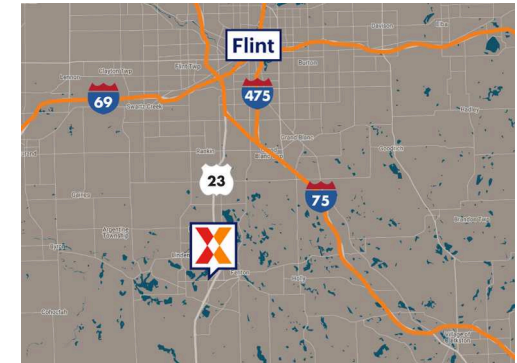

Silver Pointe Shopping Center

Flint, MI

42.7948, -83.7373

17005 Silver Parkway | Fenton, MI 48430

Center Size: 164,632 SF

Demographics	1 Mile	3 Mile	5 Mile
👤	3,659	29,638	46,822
🏠	1,673	12,129	18,636
💰	\$79,899	\$106,154	\$106,880

Recently renovated (\$2M) and strategically located on Silver Parkway, the retail hub for Fenton

Strong lineup of regional and national retailers and anchored by TJ Maxx, Michaels, Five Below, Skechers, Old Navy and Carter's

Highly trafficked center with VG's Food and Pharmacy drawing an estimated 8,000 visits/day and over 2.9M annual visits (based on Creditell)

Silver Pointe Shopping Center

Flint, MI

42.7948, -83.7373
17005 Silver Parkway | Fenton, MI 48430

1359

Available Space

PAD A	0 SF
PAD B	0 SF

Current Retailers

FUEL	VG's Fuel	0 SF
I-01A	Family Orthopedic PT	3,500 SF
I-01B	Family Orthopedic	2,000 SF
I-01C	Tenfold BJJ	2,090 SF
I-02	A Joyful Noise Music Studio	2,500 SF
I-03A	La Marsa Mediterranean Cuisine	4,982 SF
I-05	Crumbl Cookies	3,018 SF
I-06	Fenton Paint Center	2,000 SF
I-07/08	Leisure Works	5,868 SF
I-09/10	H&R Block	3,485 SF
I-11	Painting with a Twist	2,400 SF
I-12	Sally Beauty Supply	1,600 SF
I-13	Sleep Well	2,400 SF
I-14	Fenton Flowers & Gifts	2,000 SF
I-15	The UPS Store	2,000 SF
I-16	GNC	1,600 SF
I-17	State Farm	1,600 SF
I-18	Hippo's Chicken, Ribs & Pizza	2,800 SF
I-19	Sola Salon Studios	5,642 SF
I-22	Bath & Body Works	2,358 SF
I-23	Magoo's Pet Outlet	8,000 SF
I-24	Spectrum	2,941 SF
I-25	Dunham's Sports	21,430 SF
II-01	VG's Grocery	62,139 SF
N.A.P.1	Applebee's	0 SF
N.A.P.2	T.J. Maxx	0 SF
N.A.P.3	Michaels	0 SF
N.A.P.4	Five Below	0 SF
N.A.P.5	SKECHERS	0 SF
N.A.P.6	Old Navy	0 SF
N.A.P.7	Carter's	0 SF
02	Hallmark	4,363 SF
03A	Gilk's	7,200 SF
03B	Pro Nails	2,400 SF
04	American Associates Realtors	1,200 SF