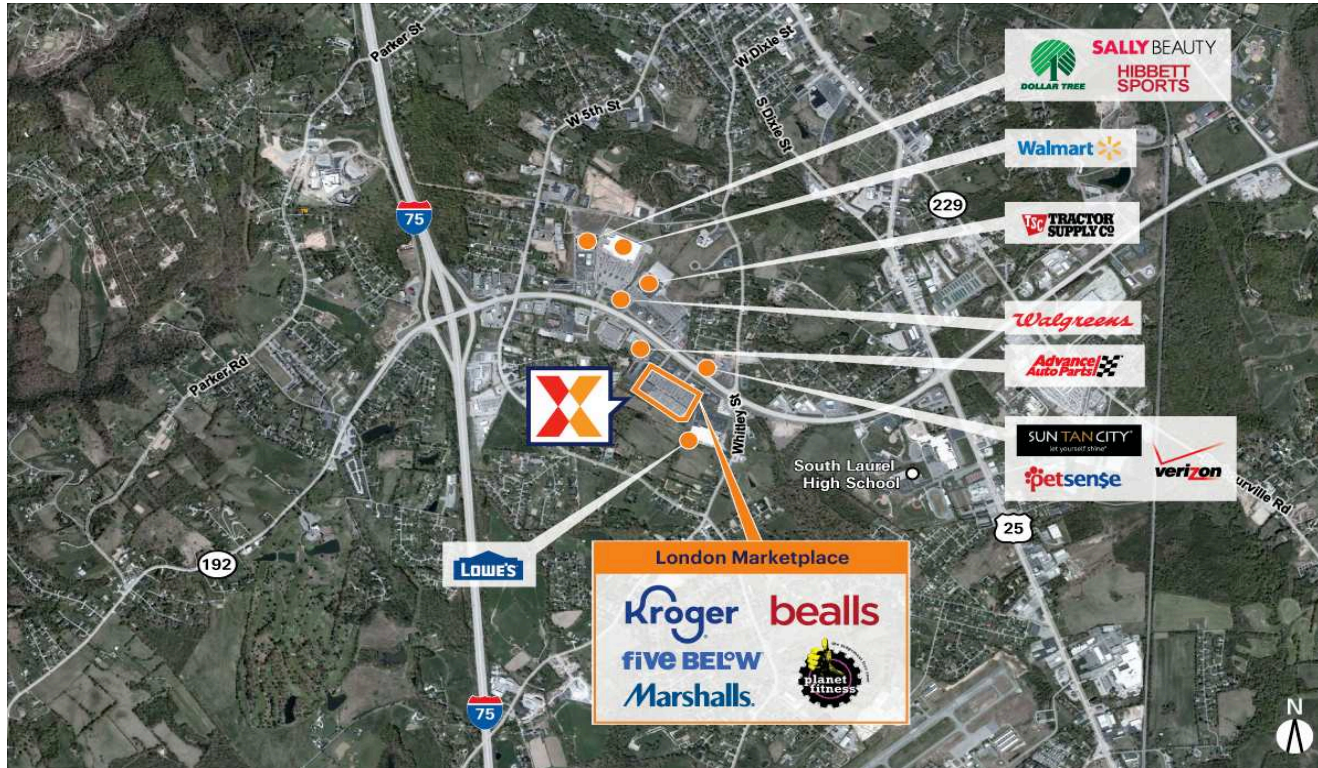

London Marketplace

Corbin, KY

37.1067, -84.0887

1710 West Highway 192 | London, KY 40741

Center Size: 166,026 SF

Demographics	3 Mile	5 Mile	10 Mile
	17,346	29,157	59,025
	7,062	11,396	22,934
	\$66,083	\$66,112	\$61,560

Excellent location on US Hwy 192 just off I-75, drawing from surrounding counties, on main retail corridor in London, KY

Newly renovated in 2019, anchored by Kroger along with national retailers including Bealls, Marshall's, Five Below and Planet Fitness, drawing an estimated 9,400 visits/day and 3.4M+ visits/year (based on Creditell)

Close proximity to South Laurel High School, the 150-bed Saint Joseph London Hospital, and London-Corbin Airport

London Marketplace

Corbin, KY

37.1067, -84.0887
1710 West Highway 192 | London, KY 40741

Current Retailers

PAD	Kroger Fuel Center	1 SF
01	Marshalls	23,941 SF
01C	Kohl's	36,408 SF
01D	Planet Fitness	22,306 SF
01E	Five Below	8,980 SF
02	Cato	5,525 SF
03	SHOE SHOW	2,800 SF
04	Bealls	20,574 SF
05	Top Nails	1,600 SF
6A	Claire's	1,600 SF
6B	Mariner Finance	1,600 SF
07	Kroger	40,492 SF