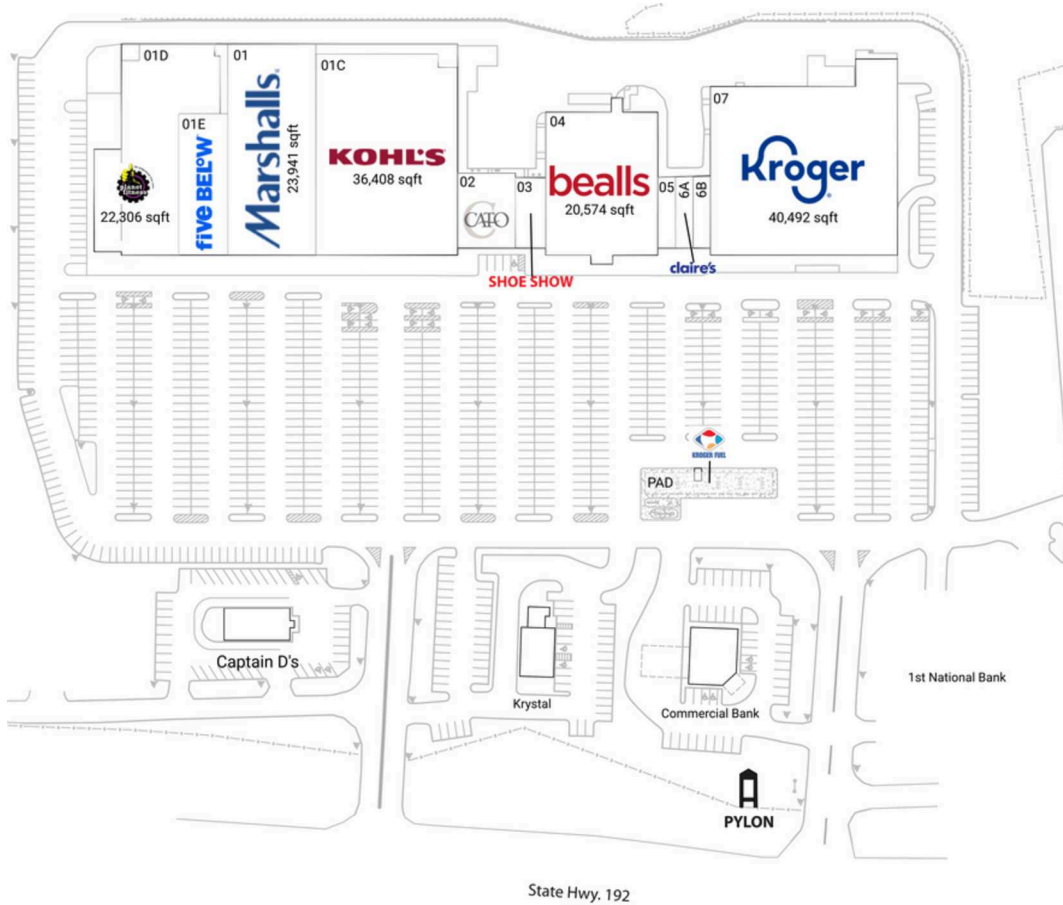

# London Marketplace

Corbin, KY

37.1067, -84.0887

1710 West Highway 192 | London, KY 40741

Center Size: 166,026 SF

Demographics	3 Mile	5 Mile	10 Mile
	17,346	29,157	59,025
	7,062	11,396	22,934
	\$66,083	\$66,112	\$61,560

Excellent location on US Hwy 192 just off I-75, drawing from surrounding counties, on main retail corridor in London, KY

Newly renovated in 2019, anchored by Kroger along with national retailers including Bealls, Marshall's, Five Below and Planet Fitness, drawing an estimated 9,400 visits/day and 3.4M+ visits/year (based on Creditell)

Close proximity to South Laurel High School, the 150-bed Saint Joseph London Hospital, and London-Corbin Airport

## Current Retailers

PAD	Kroger Fuel Center	1 SF
01	Marshalls	23,941 SF
01C	Kohl's	36,408 SF
01D	Planet Fitness	22,306 SF
01E	Five Below	8,980 SF
02	Cato	5,525 SF
03	SHOE SHOW	2,800 SF
04	Bealls	20,574 SF
05	Top Nails	1,600 SF
6A	Claire's	1,600 SF
6B	Mariner Finance	1,600 SF
07	Kroger	40,492 SF