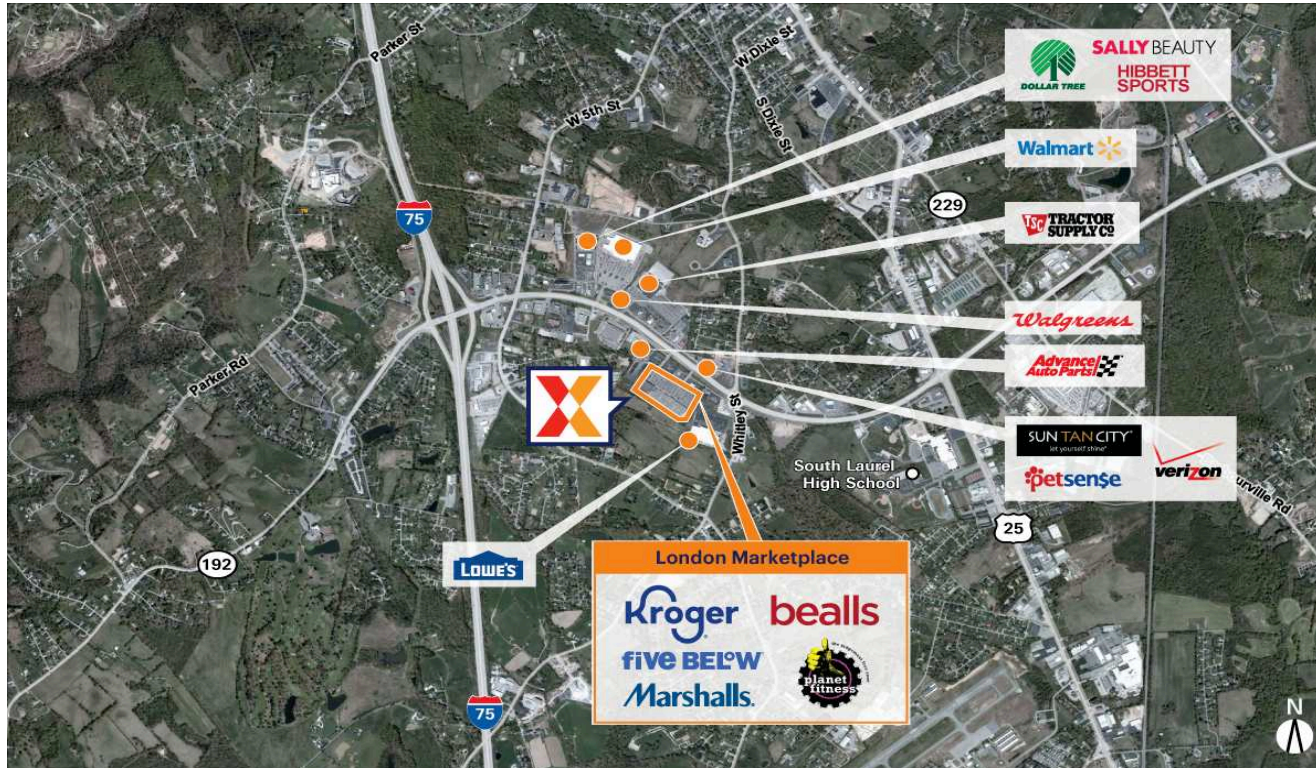

London Marketplace

Corbin, KY

37.1067, -84.0887

1710 West Highway 192 | London, KY 40741

Center Size: 166,026 SF

Demographics	3 Mile	5 Mile	10 Mile
	17,346	29,157	59,025
	7,062	11,396	22,934
	\$66,083	\$66,112	\$61,560

Excellent location on US Hwy 192 just off I-75, drawing from surrounding counties, on main retail corridor in London, KY

Newly renovated in 2019, anchored by Kroger along with national retailers including Bealls, Marshall's, Five Below and Planet Fitness, drawing an estimated 9,400 visits/day and 3.4M+ visits/year (based on Creditell)

Close proximity to South Laurel High School, the 150-bed Saint Joseph London Hospital, and London-Corbin Airport

London Marketplace

Corbin, KY

37.1067, -84.0887
1710 West Highway 192 | London, KY 40741

Current Retailers

PAD	Kroger Fuel Center	1 SF
01	Marshalls	23,941 SF
01C	Kohl's	36,408 SF
01D	Planet Fitness	22,306 SF
01E	Five Below	8,980 SF
02	Cato	5,525 SF
03	SHOE SHOW	2,800 SF
04	Bealls	20,574 SF
05	Top Nails	1,600 SF
6A	Claire's	1,600 SF
6B	Mariner Finance	1,600 SF
07	Kroger	40,492 SF