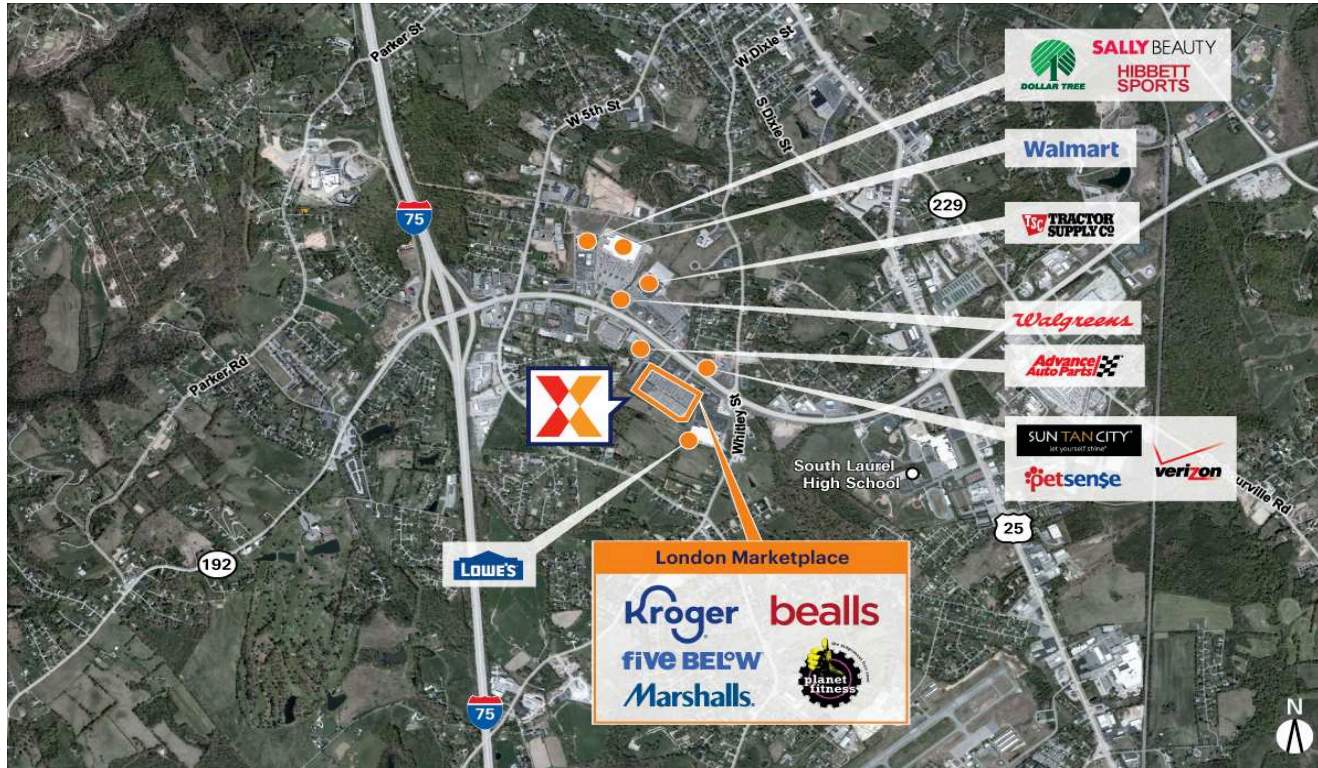

London Marketplace

Corbin, KY

37.1067, -84.0887
1710 West Highway 192 | London, KY 40741

Center Size: 166,026 SF

Demographics	3 Mile	5 Mile	10 Mile
	17,346	29,157	59,025
	7,062	11,396	22,934
	\$66,083	\$66,112	\$61,560

Excellent location on US Hwy 192 just off I-75, drawing from surrounding counties, on main retail corridor in London, KY

Newly renovated in 2019, anchored by Kroger along with national retailers including Bealls, Marshall's, Five Below and Planet Fitness, drawing an estimated 9,400 visits/day and 3.4M+ visits/year (based on Creditell)

Close proximity to South Laurel High School, the 150-bed Saint Joseph London Hospital, and London-Corbin Airport

London Marketplace

Corbin, KY

37.1067, -84.0887
1710 West Highway 192 | London, KY 40741

Current Retailers

PAD	Kroger Fuel Center	1 SF
01	Marshalls	23,941 SF
01C	Kohl's	36,408 SF
01D	Planet Fitness	22,306 SF
01E	Five Below	8,980 SF
02	Cato	5,525 SF
03	SHOE SHOW	2,800 SF
04	Bealls	20,574 SF
05	Top Nails	1,600 SF
6A	Claire's	1,600 SF
6B	Mariner Finance	1,600 SF
07	Kroger	40,492 SF