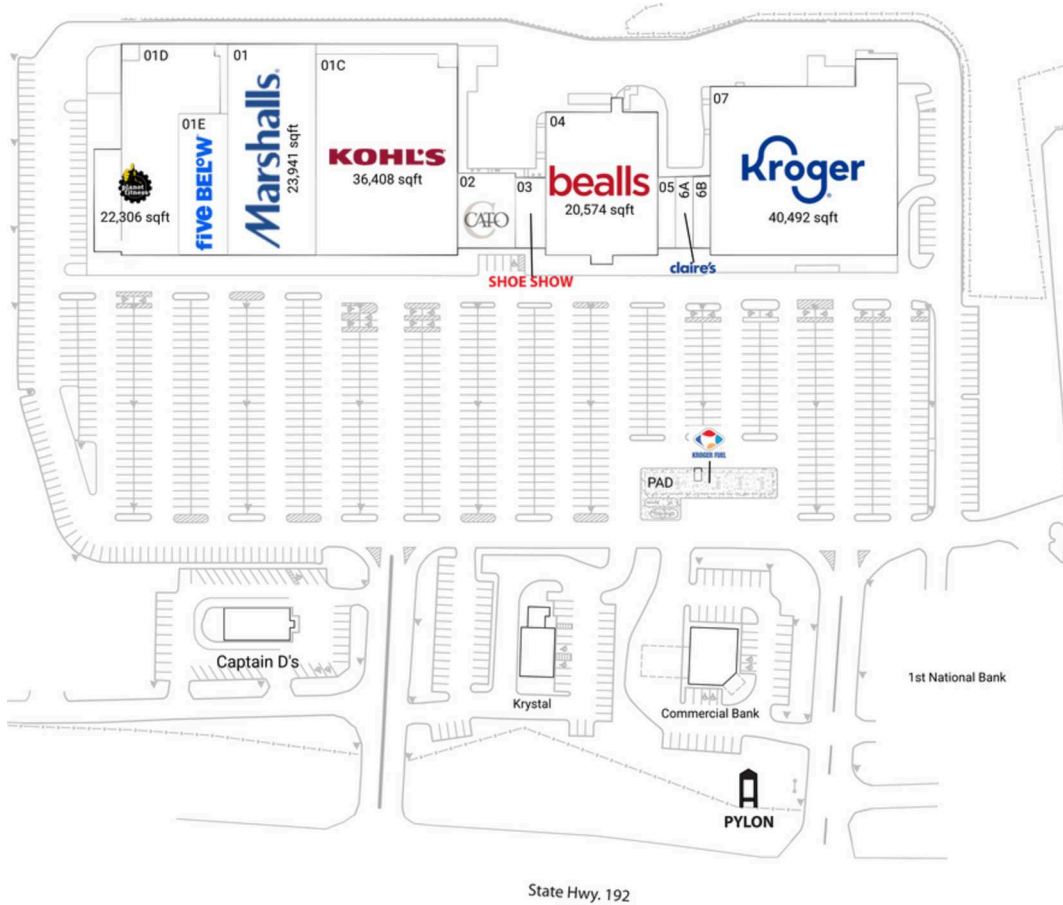

London Marketplace

Corbin, KY

37.1067, -84.0887
1710 West Highway 192 | London, KY 40741

Center Size: 166,026 SF

Demographics	3 Mile	5 Mile	10 Mile
	17,346	29,157	59,025
	7,062	11,396	22,934
	\$66,083	\$66,112	\$61,560

Excellent location on US Hwy 192 just off I-75, drawing from surrounding counties, on main retail corridor in London, KY

Newly renovated in 2019, anchored by Kroger along with national retailers including Bealls, Marshall's, Five Below and Planet Fitness, drawing an estimated 9,400 visits/day and 3.4M+ visits/year (based on Creditell)

Close proximity to South Laurel High School, the 150-bed Saint Joseph London Hospital, and London-Corbin Airport

London Marketplace

Corbin, KY

37.1067, -84.0887
1710 West Highway 192 | London, KY 40741

Current Retailers

PAD	Kroger Fuel Center	1 SF
01	Marshalls	23,941 SF
01C	Kohl's	36,408 SF
01D	Planet Fitness	22,306 SF
01E	Five Below	8,980 SF
02	Cato	5,525 SF
03	SHOE SHOW	2,800 SF
04	Bealls	20,574 SF
05	Top Nails	1,600 SF
6A	Claire's	1,600 SF
6B	Mariner Finance	1,600 SF
07	Kroger	40,492 SF