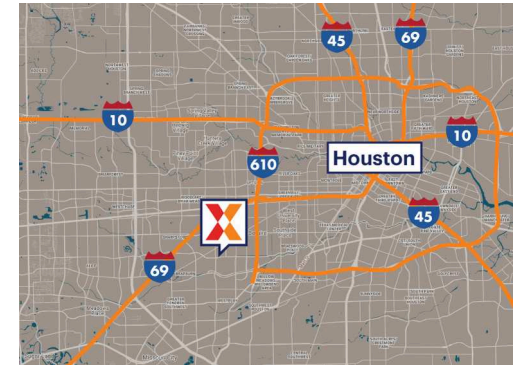

Maplewood

Houston-Pasadena-The Woodlands, TX

29.6884, -95.4904

5621-5665 Beechnut | Houston, TX 77096

Center Size: 99,177 SF

Demographics	1 Mile	3 Mile	5 Mile
	23,104	219,011	553,390
	8,624	81,053	229,050
	\$101,553	\$90,388	\$100,189

Top national brands including Bealls, Kids Empire and Wingstop

High visibility from 19K+ vehicles daily on Beechnut St and 15K+ vehicles daily on Hillcroft Ave (Kalibrate 2019)

Strong daytime population of 220K+ within a 3-mile radius

Surrounded by a dense population of 218K+ within 3 miles, plus nearby Memorial Hermann Southwest Hospital with 543 beds (Dept of Homeland Security 2024)

Maplewood

Houston-Pasadena-The Woodlands, TX

29.6884, -95.4904
5621-5665 Beechnut | Houston, TX 77096