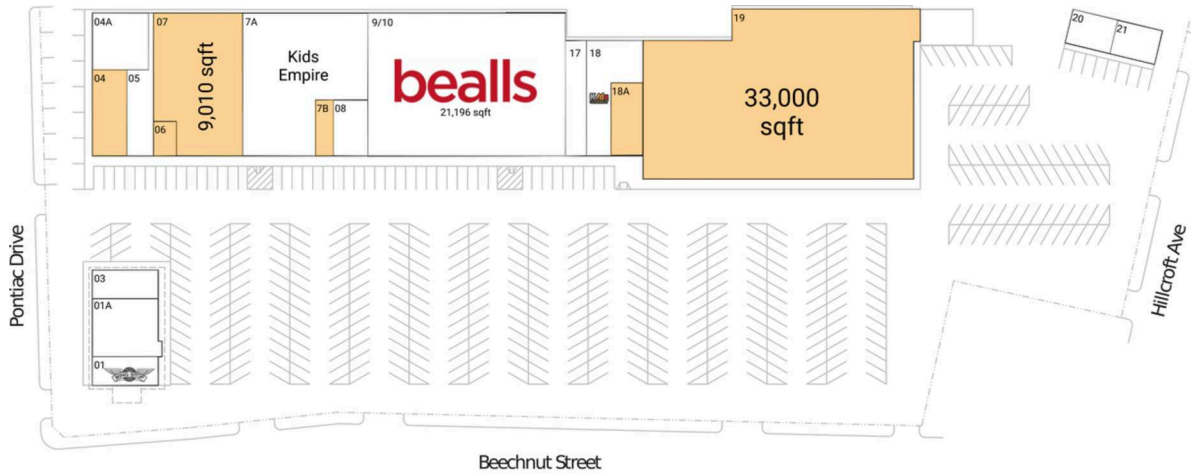

Maplewood

Houston-Pasadena-The Woodlands, TX

29.6884, -95.4904

5621-5665 Beechnut | Houston, TX 77096

Center Size: 99,177 SF

Demographics	1 Mile	3 Mile	5 Mile
	23,104	219,011	553,390
	8,624	81,053	229,050
	\$101,553	\$90,388	\$100,189

Available Space

04	2,120 SF
06	600 SF
07	9,010 SF
7B	762 SF
18A	1,006 SF
19	33,000 SF

Current Retailers

01	Wingstop	1,520 SF
01A	Prime Grill & Bar	2,954 SF
03	Rio Liquor	1,430 SF
04A	The Bellaire Club	2,180 SF
05	Le's Nails	1,500 SF
7A	Kids Empire	9,928 SF
08	JJ Hair Salon	1,500 SF
9/10	Bealls	21,196 SF
17	Aegean Dental	2,000 SF
18	Kids Connect Child Care	4,000 SF
20	Classic Donuts	1,200 SF
21	Check 'n Go	1,200 SF