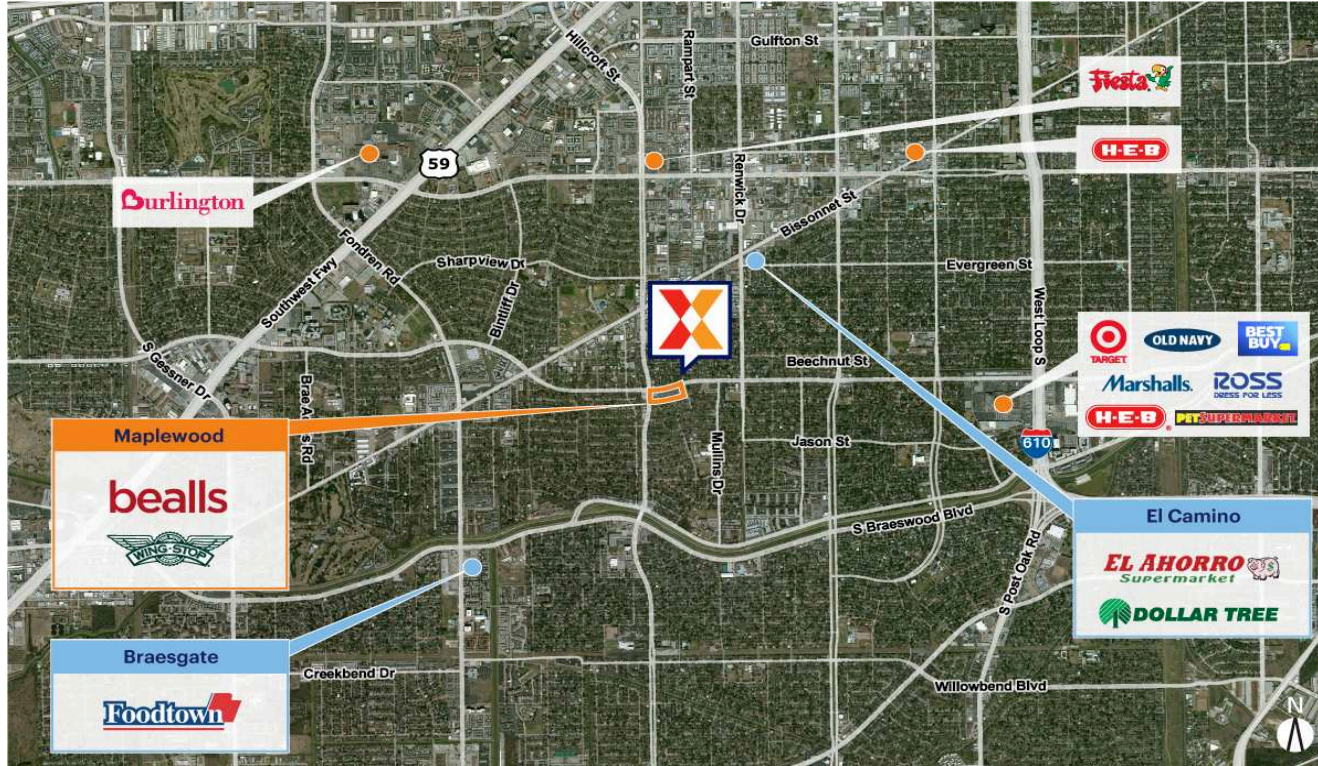

Maplewood

Houston-Pasadena-The Woodlands, TX

29.6884, -95.4904

5621-5665 Beechnut | Houston, TX 77096

Center Size: 99,177 SF

Demographics	1 Mile	3 Mile	5 Mile
	23,104	219,011	553,390
	8,624	81,053	229,050
	\$101,553	\$90,388	\$100,189

Top national brands including Bealls, Kids Empire and Wingstop

High visibility from 19K+ vehicles daily on Beechnut St and 15K+ vehicles daily on Hillcroft Ave (Kalibrate 2019)

Strong daytime population of 220K+ within a 3-mile radius

Surrounded by a dense population of 218K+ within 3 miles, plus nearby Memorial Hermann Southwest Hospital with 543 beds (Dept of Homeland Security 2024)

Maplewood

Houston-Pasadena-The Woodlands, TX

29.6884, -95.4904
5621-5665 Beechnut | Houston, TX 77096

Available Space

04	2,120 SF
06	600 SF
07	9,010 SF
7B	762 SF
18A	1,006 SF
19	33,000 SF

Current Retailers

01	Wingstop	1,520 SF
01A	Prime Grill & Bar	2,954 SF
03	Rio Liquor	1,430 SF
04A	The Bellaire Club	2,180 SF
05	Le's Nails	1,500 SF
7A	Kids Empire	9,928 SF
08	JJ Hair Salon	1,500 SF
9/10	Bealls	21,196 SF
17	Aegean Dental	2,000 SF
18	Kids Connect Child Care	4,000 SF
20	Classic Donuts	1,200 SF
21	Check 'n Go	1,200 SF