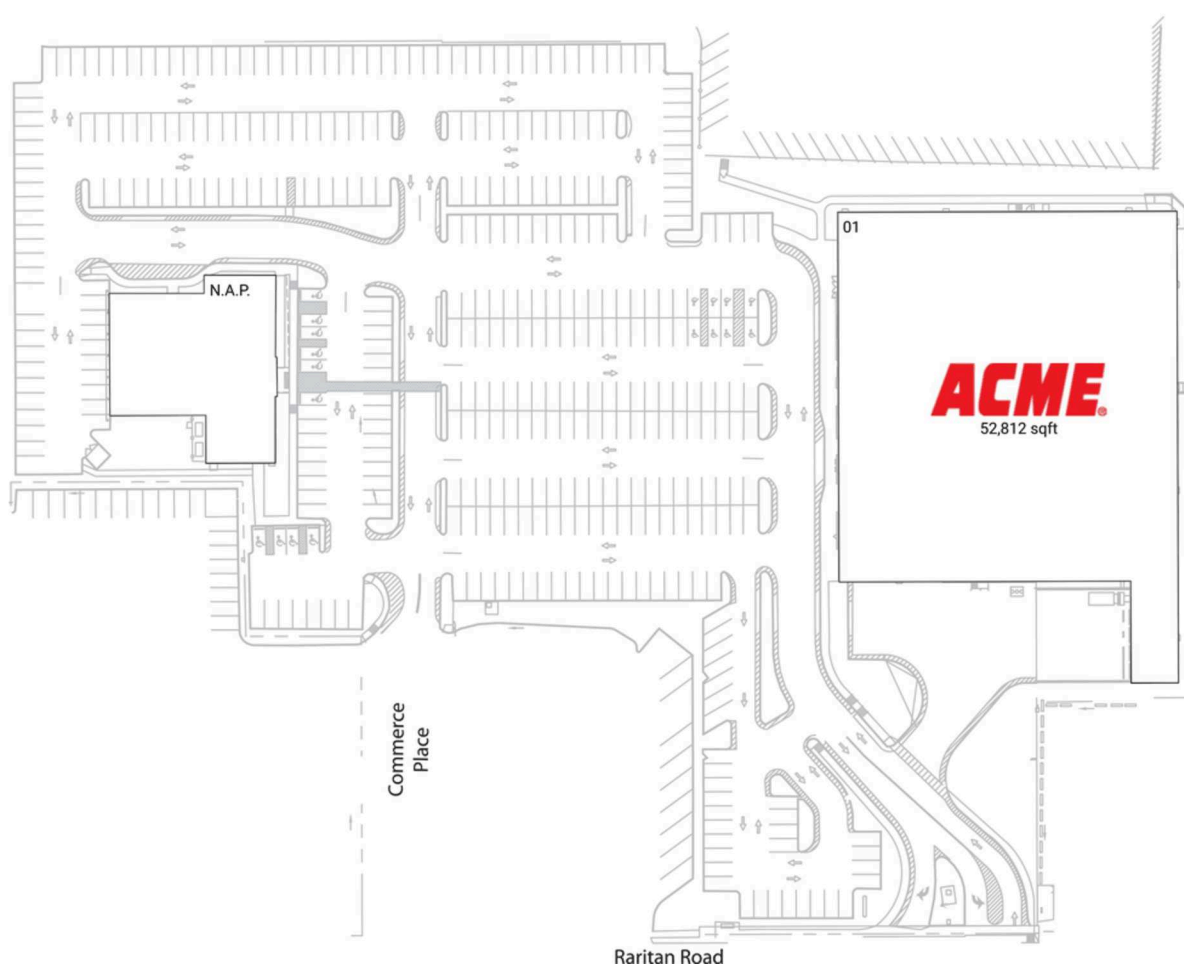

# Acme Clark

New York-Newark-Jersey City, NY-NJ

40.6269, -74.3159

Raritan Road and Commerce Place | Clark, NJ 07066

**Center Size:** 52,812 SF

Demographics	1 Mile	3 Mile	5 Mile
	13,089	144,724	386,948
	4,906	53,646	137,200
	\$152,789	\$142,522	\$130,255

# Acme Clark

New York-Newark-Jersey City, NY-NJ

40.6269, -74.3159

Raritan Road and Commerce Place | Clark, NJ 07066

## Current Retailers

N.A.P.	N.A.P.	0 SF
01	Acme	52,812 SF