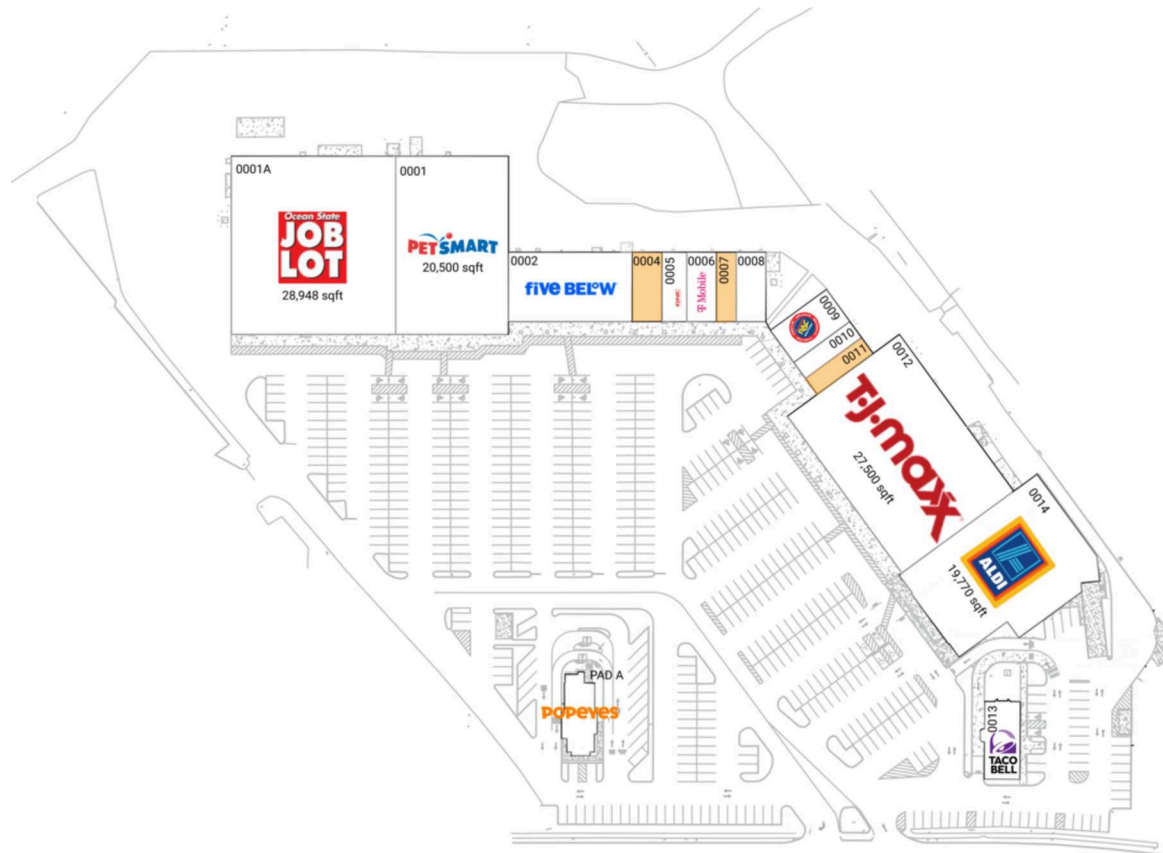

Located on Rte 20, a busy retail corridor

Excellent visibility and parking

Surrounded by an affluent population with an average household income of \$95,000+ within 3 miles

Close proximity to the 100-bed Western Massachusetts Hospital, the 97-bed Noble Hospital and Westfield State University with 6,000+ students

Westgate Plaza

Springfield, MA

42.1137, -72.7301
261 East Main Street | Westfield, MA 01085-3307

Available Space

0004	2,100 SF
0007	1,400 SF
0011	1,400 SF

Current Retailers

PAD A	Popeyes	2,400 SF
0001	PetSmart	20,500 SF
0001A	Ocean State Job Lot	28,948 SF
0002	Five Below	8,750 SF
0005	GNC	1,750 SF
0006	T-Mobile	2,100 SF
0008	Great Clips	1,485 SF
0009	Rent-A-Center	2,800 SF
0010	Aura Nails Spa	1,400 SF
0012	T.J. Maxx	27,500 SF
0013	Taco Bell	2,950 SF
0014	ALDI	19,770 SF