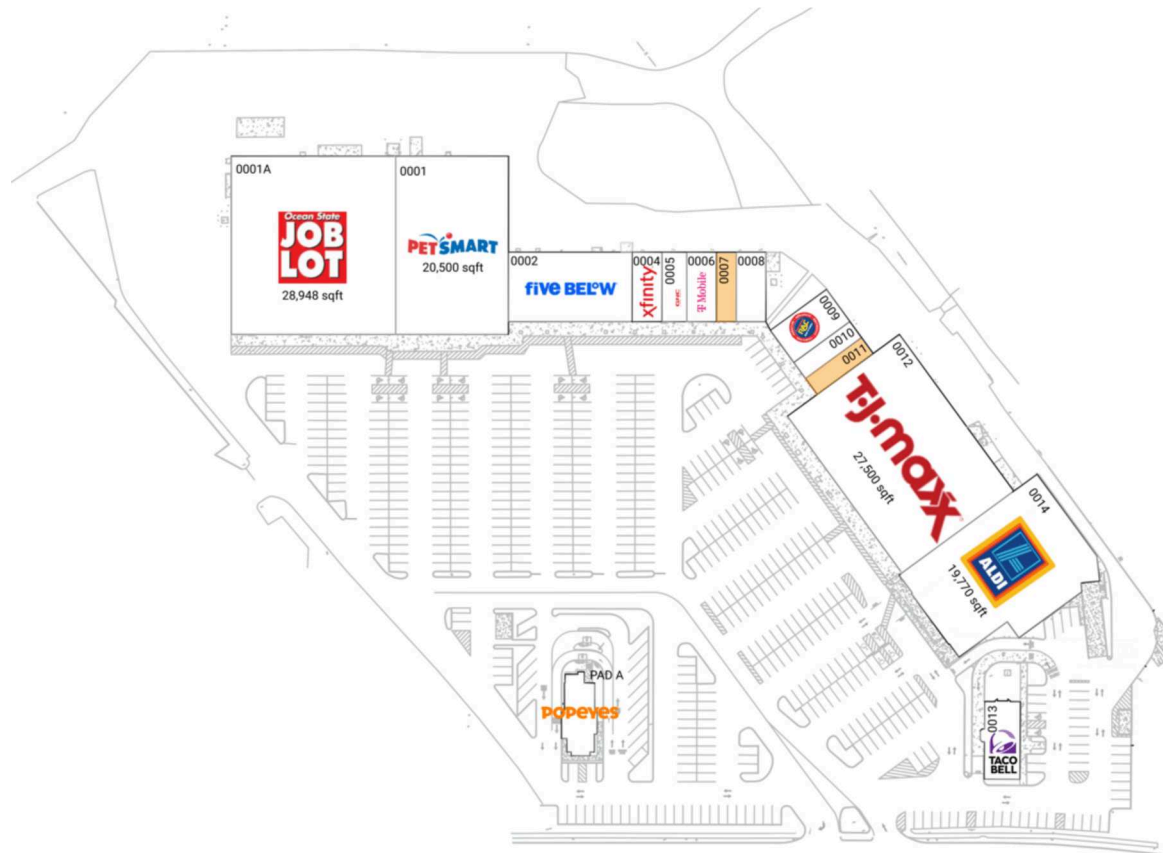

Westgate Plaza

Springfield, MA

42.1137, -72.7301
261 East Main Street | Westfield, MA 01085-3307

Available Space

0007	1,400 SF
0011	1,400 SF

Current Retailers

PAD A	Popeyes	2,400 SF
0001	PetSmart	20,500 SF
0001A	Ocean State Job Lot	28,948 SF
0002	Five Below	8,750 SF
0004	Xfinity	2,100 SF
0005	GNC	1,750 SF
0006	T-Mobile	2,100 SF
0008	Great Clips	1,485 SF
0009	Rent-A-Center	2,800 SF
0010	Aura Nails Spa	1,400 SF
0012	T.J. Maxx	27,500 SF
0013	Taco Bell	2,950 SF
0014	ALDI	19,770 SF

4105