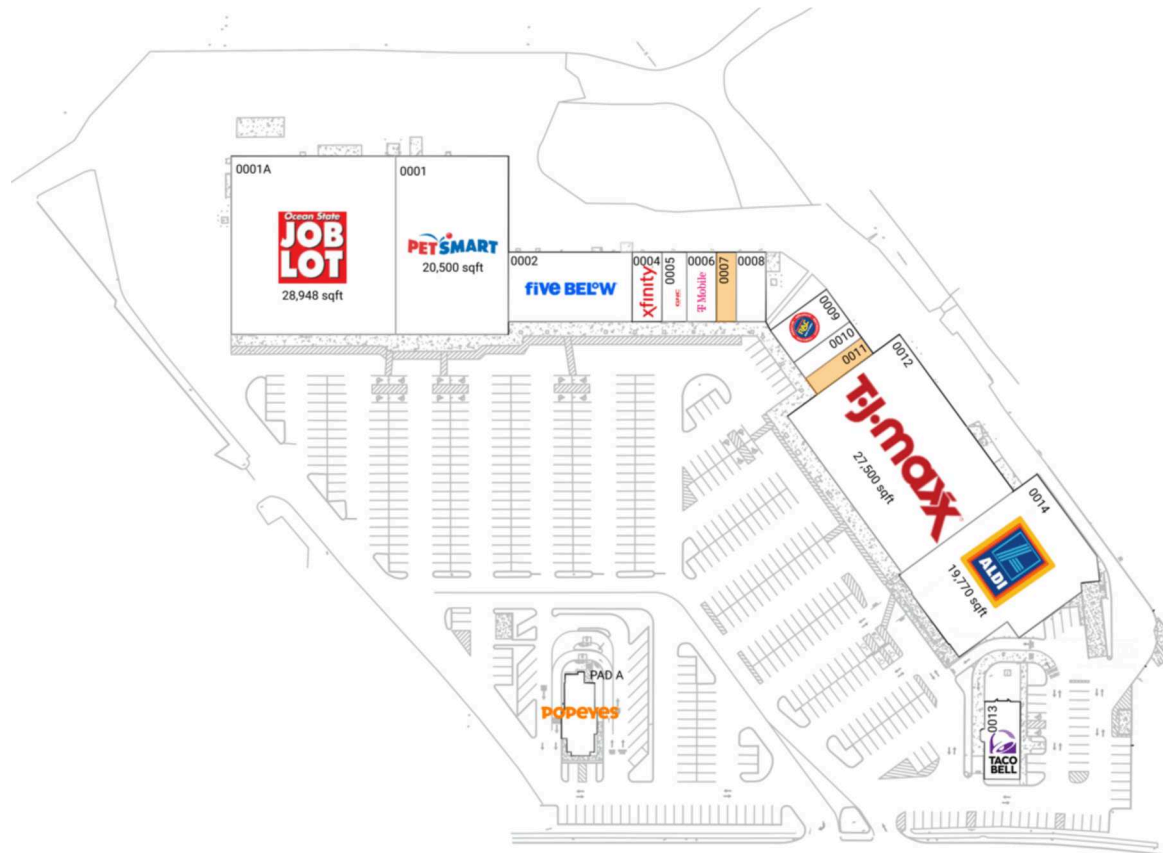

Located on Rte 20, a busy retail corridor

Excellent visibility and parking

Surrounded by an affluent population with an average household income of \$98,000+ within 3 miles

Close proximity to the 100-bed Western Massachusetts Hospital, the 97-bed Noble Hospital and Westfield State University with 5,400+ students

Westgate Plaza

Springfield, MA

42.1137, -72.7301
261 East Main Street | Westfield, MA 01085-3307

Available Space

0007	1,400 SF
0011	1,400 SF

Current Retailers

PAD A	Popeyes	2,400 SF
0001	PetSmart	20,500 SF
0001A	Ocean State Job Lot	28,948 SF
0002	Five Below	8,750 SF
0004	Xfinity	2,100 SF
0005	GNC	1,750 SF
0006	T-Mobile	2,100 SF
0008	Great Clips	1,485 SF
0009	Rent-A-Center	2,800 SF
0010	Aura Nails Spa	1,400 SF
0012	T.J. Maxx	27,500 SF
0013	Taco Bell	2,950 SF
0014	ALDI	19,770 SF