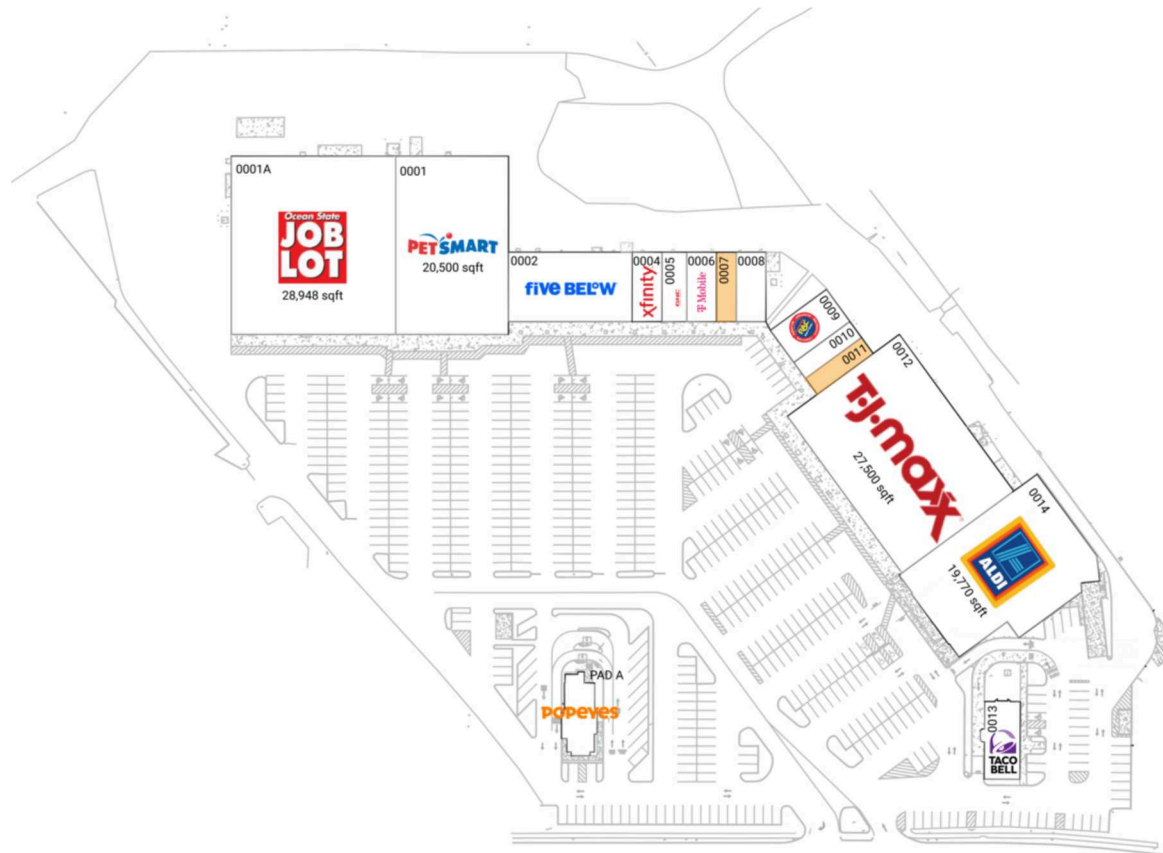

Located on Rte 20, a busy retail corridor

Excellent visibility and parking

Surrounded by an affluent population with an average household income of \$98,000+ within 3 miles

Close proximity to the 100-bed Western Massachusetts Hospital, the 97-bed Noble Hospital and Westfield State University with 5,400+ students

Westgate Plaza

Springfield, MA

42.1137, -72.7301

261 East Main Street | Westfield, MA 01085-3307

Available Space

0007	1,400 SF
0011	1,400 SF

Current Retailers

PAD A	Popeyes	2,400 SF
0001	PetSmart	20,500 SF
0001A	Ocean State Job Lot	28,948 SF
0002	Five Below	8,750 SF
0004	Xfinity	2,100 SF
0005	GNC	1,750 SF
0006	T-Mobile	2,100 SF
0008	Great Clips	1,485 SF
0009	Rent-A-Center	2,800 SF
0010	Aura Nails Spa	1,400 SF
0012	T.J. Maxx	27,500 SF
0013	Taco Bell	2,950 SF
0014	ALDI	19,770 SF