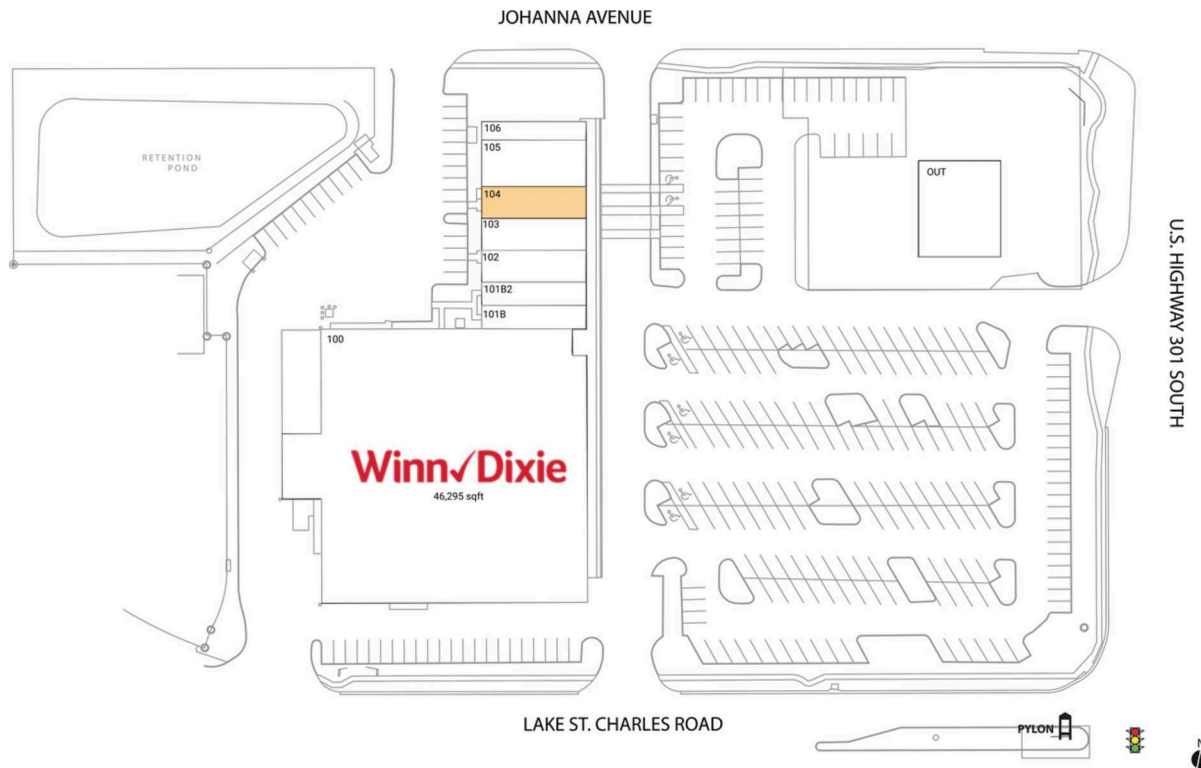

Lake St. Charles

Tampa-St. Petersburg-Clearwater, FL

27.8802, -82.3276

6913 US Highway 301 | Riverview, FL 33569

Center Size: 61,015 SF

Demographics	1 Mile	3 Mile	5 Mile
	10,861	94,132	210,660
	4,320	37,114	78,543
	\$78,465	\$81,004	\$82,478

Winn-Dixie-anchored center on heavily trafficked US 301 in Tampa suburb of Riverview

Close proximity to regional mall Westfield Brandon, anchored by Dick's Sporting Goods, JCPenney, Dillard's, Macy's & Sears

Surrounded by population of 94,000+ within a 3-mile radius

Lake St. Charles

Tampa-St. Petersburg-Clearwater, FL

27.8802, -82.3276

6913 US Highway 301 | Riverview, FL 33569

Available Space

104 1,600 SF

Current Retailers

OUT	Speedy Car Wash	4,800 SF
100	Winn-Dixie	46,295 SF
101B	China Star Restaurant	1,200 SF
101B2	Cindy's Barber Shop	1,200 SF
102	Amour Beauty Nails, Lashes & Brows	1,600 SF
103	Hello Unlimited	1,600 SF
105	Holiday Cafe / Italian Kitchen	2,480 SF
106	Justin's Pizza	1,040 SF