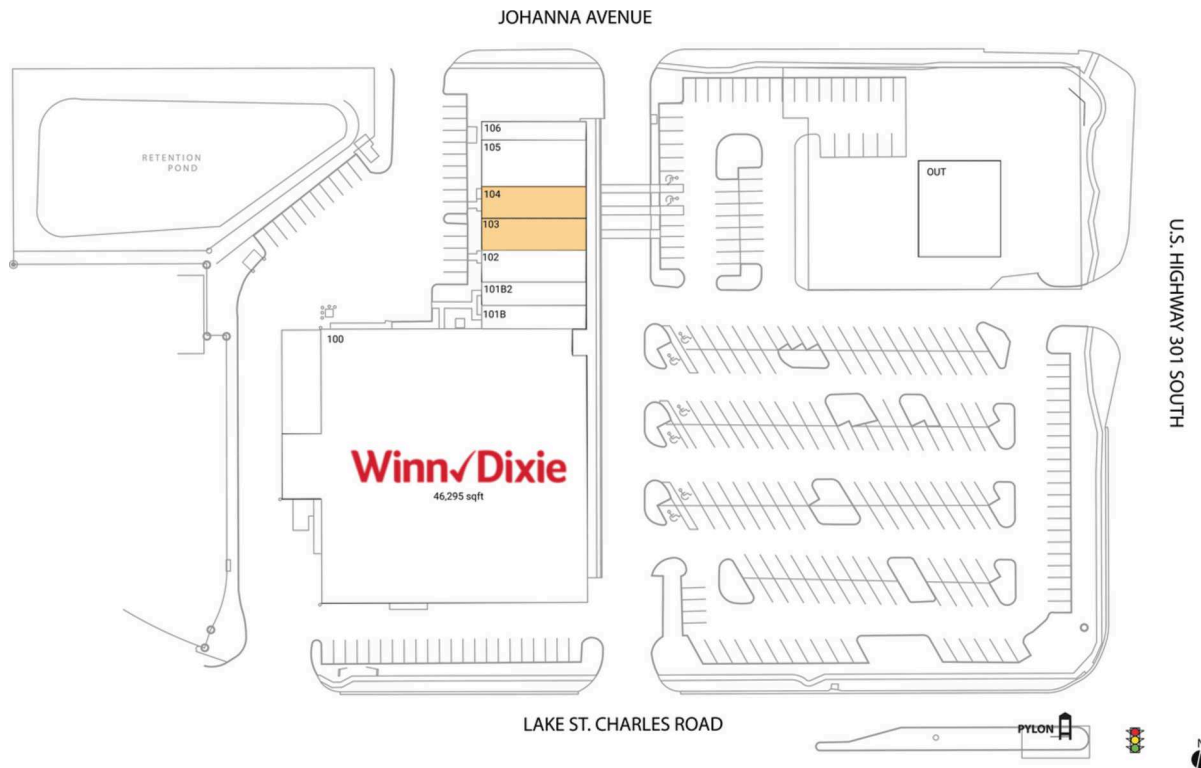

# Lake St. Charles

Tampa-St. Petersburg-Clearwater, FL

27.8802, -82.3276

6913 US Highway 301 | Riverview, FL 33569

**Center Size:** 61,015 SF

Demographics	1 Mile	3 Mile	5 Mile
	11,001	96,245	216,939
	4,284	38,074	81,289
	\$80,452	\$79,762	\$81,680

Winn-Dixie-anchored center on heavily trafficked US 301 in Tampa suburb of Riverview

Close proximity to regional mall Westfield Brandon, anchored by Dick's Sporting Goods, JCPenney, Dillard's, Macy's & Sears

## Available Space

103	1,600 SF
104	1,600 SF

## Current Retailers

OUT	Speedy Car Wash	4,800 SF
100	Winn-Dixie	46,295 SF
101B	China Star Restaurant	1,200 SF
101B2	Cindy's Barber Shop	1,200 SF
102	Amour Beauty Nails, Lashes & Brows	1,600 SF
105	Holiday Cafe / Italian Kitchen	2,480 SF
106	Justin's Pizza	1,040 SF