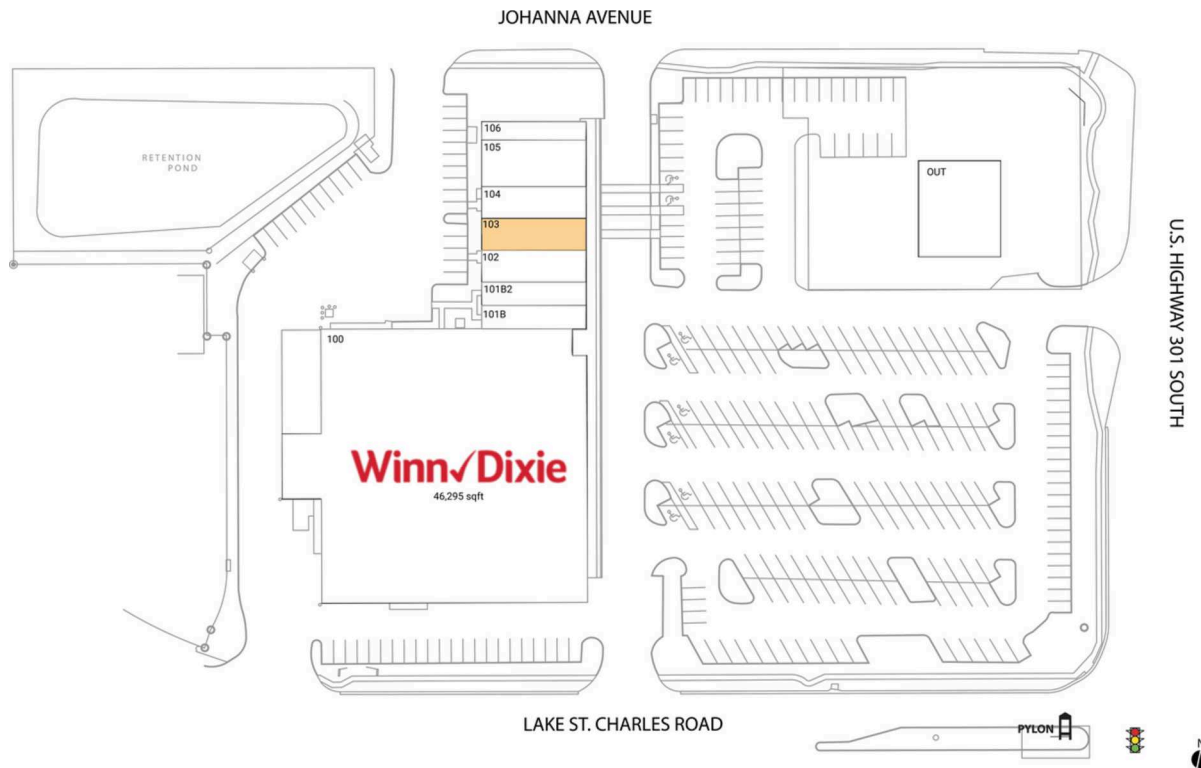

# Lake St. Charles

Tampa-St. Petersburg-Clearwater, FL

27.8802, -82.3276

6913 US Highway 301 | Riverview, FL 33569

**Center Size:** 61,015 SF

Demographics	1 Mile	3 Mile	5 Mile
	11,001	96,245	216,939
	4,284	38,074	81,289
	\$80,452	\$79,762	\$81,680

Winn-Dixie-anchored center on heavily trafficked US 301 in Tampa suburb of Riverview

Close proximity to regional mall Westfield Brandon, anchored by Dick's Sporting Goods, JCPenney, Dillard's, Macy's & Sears

# Lake St. Charles

Tampa-St. Petersburg-Clearwater, FL

27.8802, -82.3276

6913 US Highway 301 | Riverview, FL 33569

## Current Retailers

OUT	Speedy Car Wash	4,800 SF
100	Winn-Dixie	46,295 SF
101B	China Star Restaurant	1,200 SF
101B2	Cindy's Barber Shop	1,200 SF
102	Amour Beauty Nails, Lashes & Brows	1,600 SF
104	Chris A. Castellano, DDS	1,600 SF
105	Holiday Cafe / Italian Kitchen	2,480 SF
106	Justin's Pizza	1,040 SF