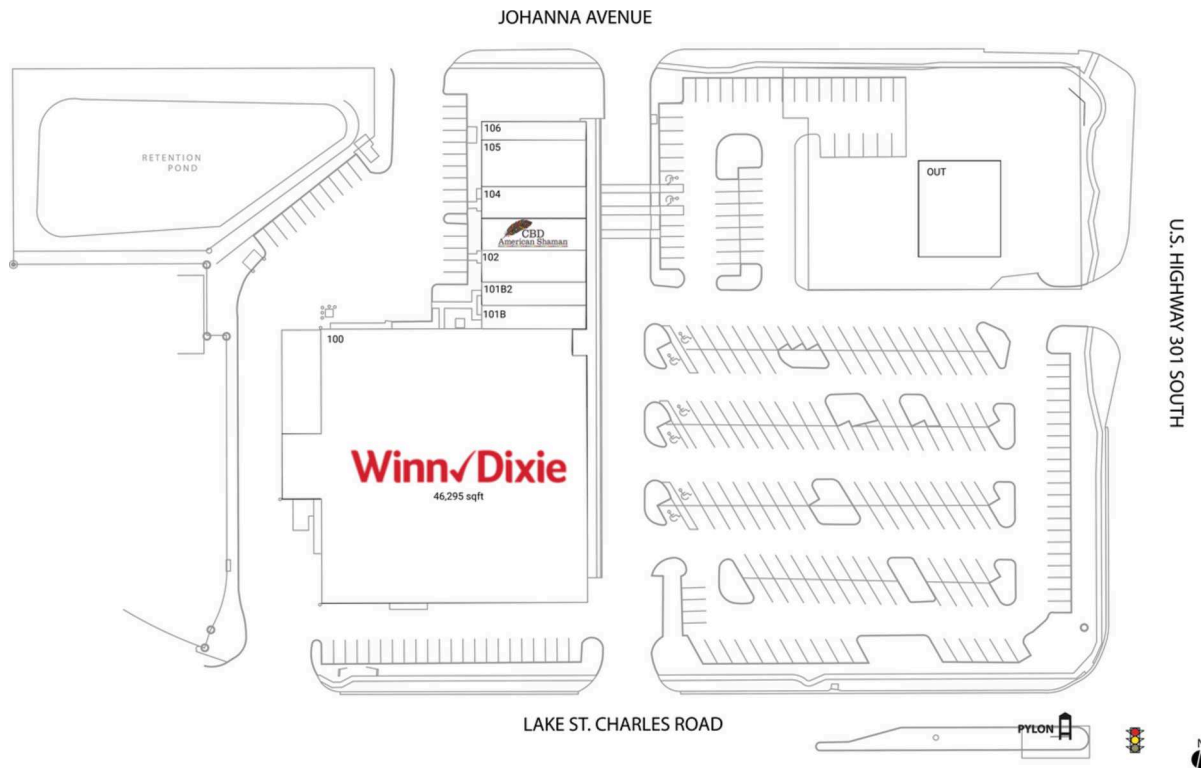

# Lake St. Charles

Tampa-St. Petersburg-Clearwater, FL

27.8802, -82.3276

6913 US Highway 301 | Riverview, FL 33569

**Center Size:** 61,015 SF

Demographics	1 Mile	3 Mile	5 Mile
	11,001	96,245	216,939
	4,284	38,074	81,289
	\$80,452	\$79,762	\$81,680

Winn-Dixie-anchored center on heavily trafficked US 301 in Tampa suburb of Riverview

Close proximity to regional mall Westfield Brandon, anchored by Dick's Sporting Goods, JCPenney, Dillard's, Macy's & Sears

# Lake St. Charles

Tampa-St. Petersburg-Clearwater, FL

27.8802, -82.3276

6913 US Highway 301 | Riverview, FL 33569

## Current Retailers

OUT	Speedy Car Wash	4,800 SF
100	Winn-Dixie	46,295 SF
101B	China Star Restaurant	1,200 SF
101B2	Cindy's Barber Shop	1,200 SF
102	Amour Beauty Nails, Lashes & Brows	1,600 SF
103	CBD American Shaman	1,600 SF
104	Chris A. Castellano, DDS	1,600 SF
105	Holiday Cafe / Italian Kitchen	2,480 SF
106	Justin's Pizza	1,040 SF