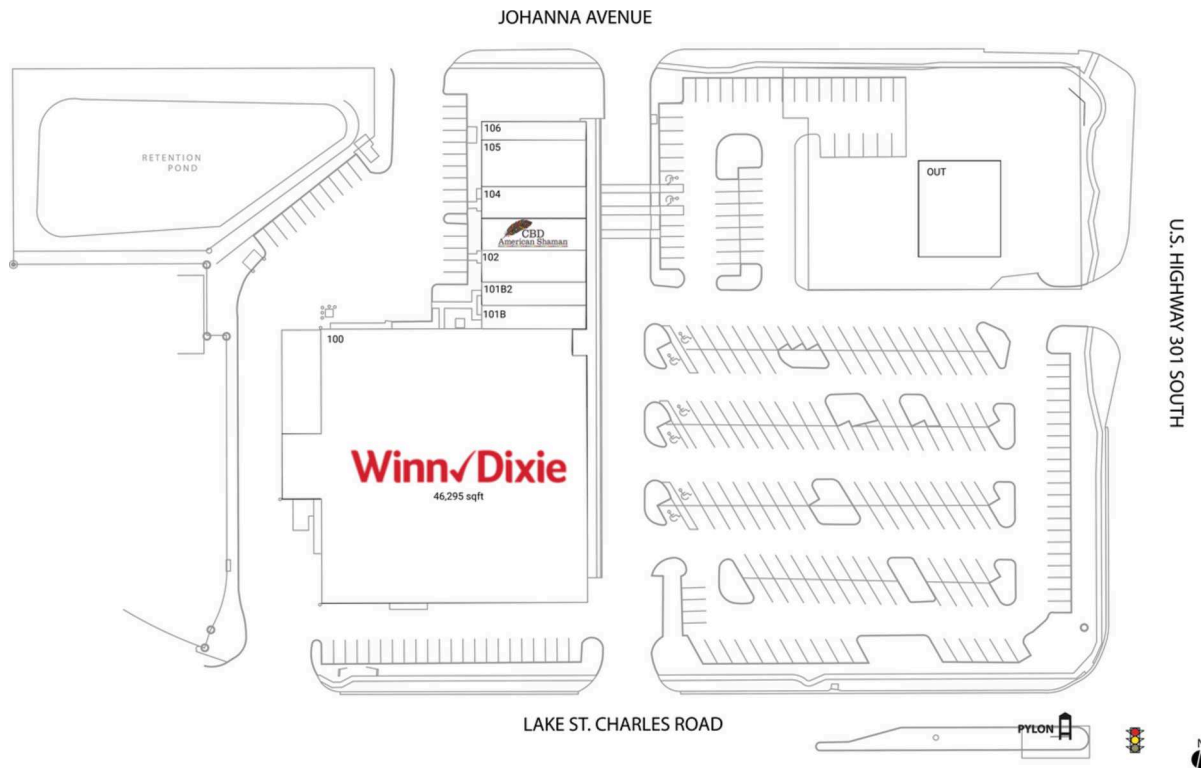

Lake St. Charles

Tampa-St. Petersburg-Clearwater, FL

27.8802, -82.3276

6913 US Highway 301 | Riverview, FL 33569

Center Size: 61,015 SF

Demographics	1 Mile	3 Mile	5 Mile
	11,001	96,245	216,939
	4,284	38,074	81,289
	\$80,452	\$79,762	\$81,680

Winn-Dixie-anchored center located on the heavily trafficked US 301 with 47K+ vehicles daily (Kalibrate 2021)

Surrounded by a densely populated trade area of 96K+ residents within a 3-mile radius

Close proximity to Brandon Exchange, a regional shopping mall anchored by Dick's Sporting Goods, Dillard's, JCPenney, and Macy's

Lake St. Charles

Tampa-St. Petersburg-Clearwater, FL

27.8802, -82.3276

6913 US Highway 301 | Riverview, FL 33569

Current Retailers

OUT	Speedy Car Wash	4,800 SF
100	Winn-Dixie	46,295 SF
101B	China Star Restaurant	1,200 SF
101B2	Cindy's Barber Shop	1,200 SF
102	Amour Beauty Nails, Lashes & Brows	1,600 SF
103	CBD American Shaman	1,600 SF
104	Chris A. Castellano, DDS	1,600 SF
105	Holiday Cafe / Italian Kitchen	2,480 SF
106	Justin's Pizza	1,040 SF