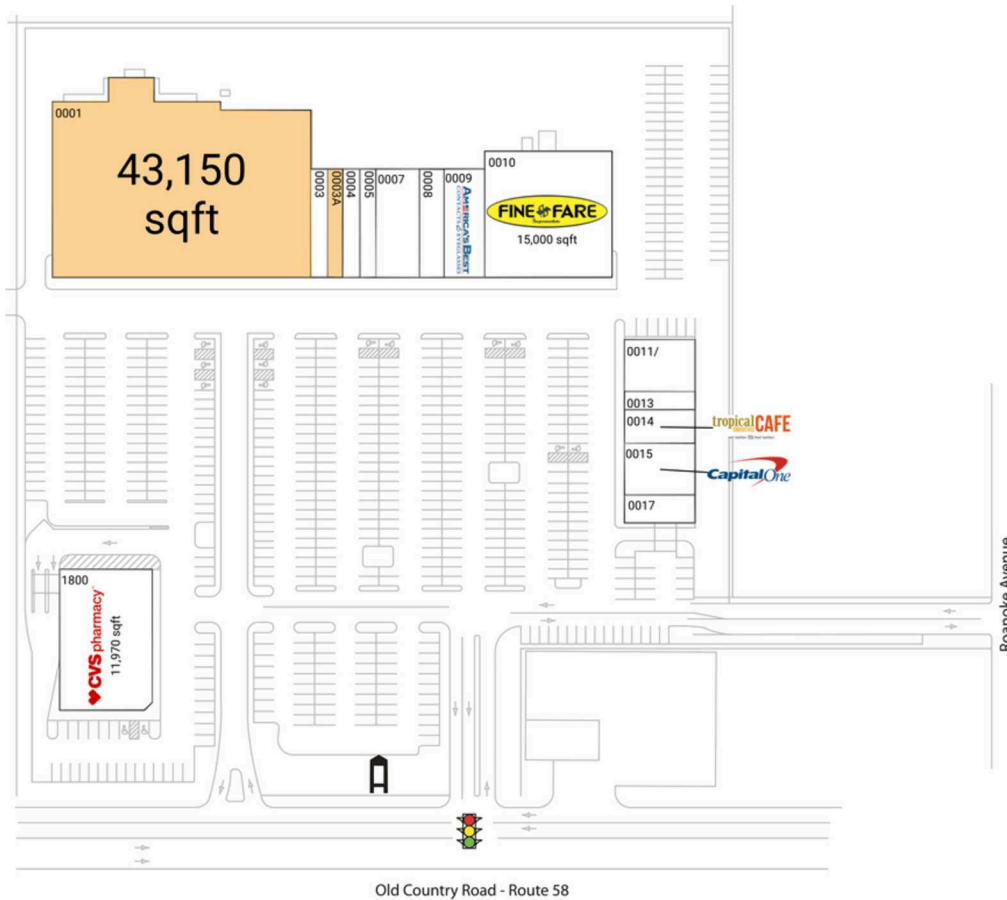

Roanoke Plaza

New York-Newark-Jersey City, NY-NJ-PA

40.9329, -72.677

1080-1140 Old Country Road | Riverhead, NY 11901-2020

Center Size: 99,131 SF

Demographics	3 Mile	7 Mile	20 Mile
	24,699	42,607	440,221
	8,935	15,602	158,932
	\$84,018	\$95,936	\$124,250

Located in the center of Riverhead's retail hub, just west of the Roanoke Ave traffic circle

Dual-anchored by a high volume regional grocer Fine Fare

Situated on Rte 58, a primary thoroughfare from the Long Island Expressway to Long Island's North Fork, with 30,000+ vehicles daily

Shadow anchored by Target and adjacent to the 182-bed Peconic Bay Medical Center and a short drive from the Tanger Outlets

Roanoke Plaza

New York-Newark-Jersey City, NY-NJ-PA

40.9329, -72.677

1080-1140 Old Country Road | Riverhead, NY 11901-2020

Available Space

0001	43,150 SF
0003A	1,925 SF

Current Retailers

0003	DeJesus Taqueria	1,400 SF
0004	Caruso's Pizzeria	1,700 SF
0005	The Lemon Tree	1,500 SF
0007	Tong Fu Restaurant	4,000 SF
0008	Roanoke Plaza Liquors	2,600 SF
0009	America's Best Contacts & Eyeglasses	4,000 SF
0010	Fine Fare	15,000 SF
0011/	Roanoke Laundry	3,150 SF
0013	Inga's Cleaners	1,120 SF
0014	Tropical Smoothie Cafe	2,100 SF
0015	Capital One	4,256 SF
0017	HearX	1,260 SF
1800	CVS/pharmacy	11,970 SF