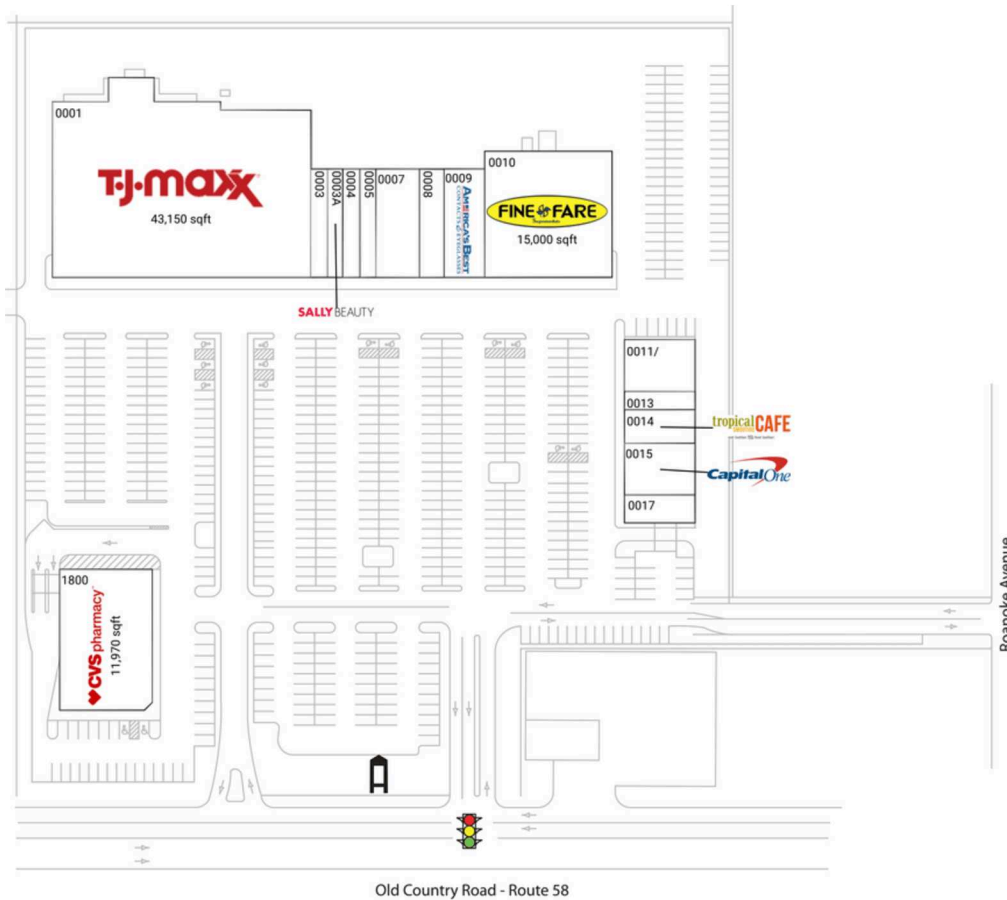

Roanoke Plaza

New York-Newark-Jersey City, NY-NJ-PA

40.9329, -72.677

1080-1140 Old Country Road | Riverhead, NY 11901-2020

Center Size: 99,131 SF

Demographics	3 Mile	7 Mile	20 Mile
	24,699	42,607	440,221
	8,935	15,602	158,932
	\$84,018	\$95,936	\$124,250

Located in the center of Riverhead's retail hub, just west of the Roanoke Ave traffic circle

Dual-anchored by a high volume T.J. Maxx and regional grocer Fine Fare

Situated on Rte 58, a primary thoroughfare from the Long Island Expressway to Long Island's North Fork, with 30,000+ vehicles daily

Adjacent to the 182-bed Peconic Bay Medical Center and a short drive from the Tanger Outlets

Roanoke Plaza

New York-Newark-Jersey City, NY-NJ-PA

40.9329, -72.677

1080-1140 Old Country Road | Riverhead, NY 11901-2020

Current Retailers

0001	T.J. Maxx	43,150 SF
0003	DeJesus Taqueria	1,400 SF
0003A	Sally Beauty Supply	1,925 SF
0004	Caruso's Pizzeria	1,700 SF
0005	The Lemon Tree	1,500 SF
0007	Tong Fu Restaurant	4,000 SF
0008	Roanoke Plaza Liquors	2,600 SF
0009	America's Best Contacts & Eyeglasses	4,000 SF
0010	Fine Fare	15,000 SF
0011/	Roanoke Laundry	3,150 SF
0013	Inga's Cleaners	1,120 SF
0014	Tropical Smoothie Cafe	2,100 SF
0015	Capital One	4,256 SF
0017	HeaRX	1,260 SF
1800	CVS/pharmacy	11,970 SF