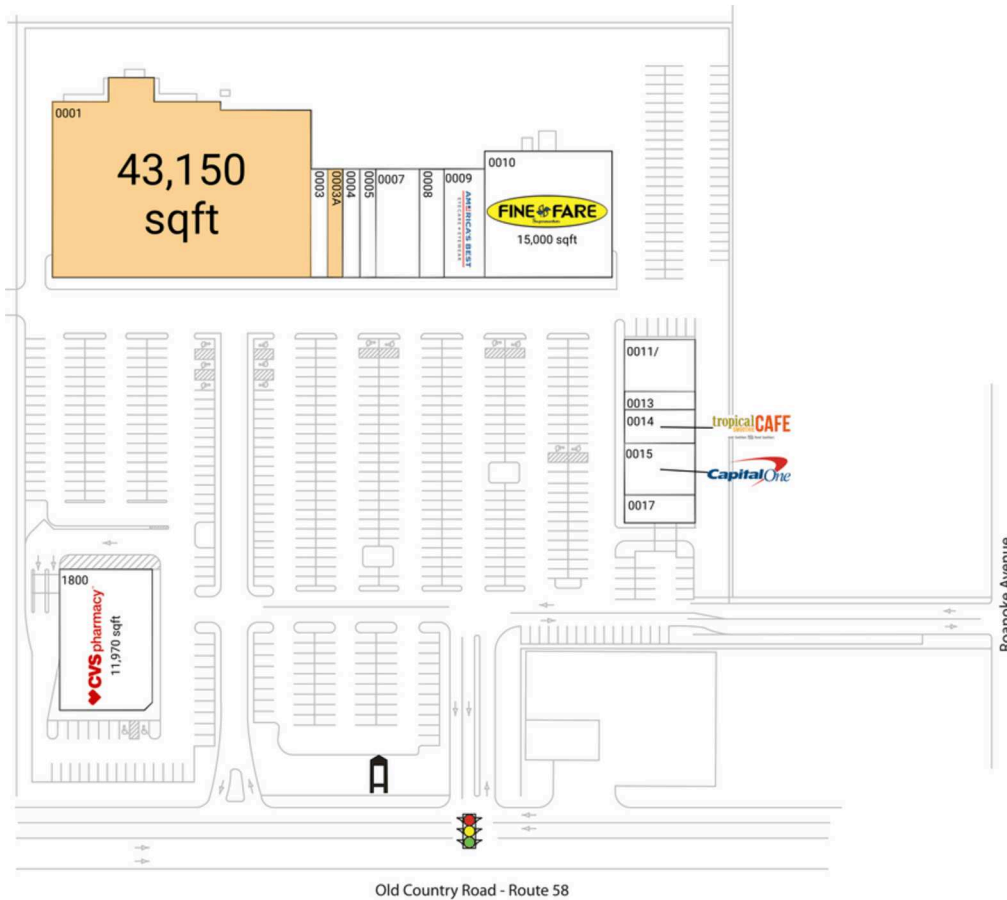

Roanoke Plaza

New York-Newark-Jersey City, NY-NJ

40.9329, -72.677

1080-1140 Old Country Road | Riverhead, NY 11901-2020

Center Size: 99,131 SF

Demographics	3 Mile	7 Mile	20 Mile
	24,699	42,607	440,221
	8,935	15,602	158,932
	\$84,018	\$95,936	\$124,250

Located in the center of Riverhead's retail hub, just west of the Roanoke Ave traffic circle

Dual-anchored by a high volume regional grocer Fine Fare

Situated on Rte 58, a primary thoroughfare from the Long Island Expressway to Long Island's North Fork, with 30,000+ vehicles daily

Shadow anchored by Target and adjacent to the 182-bed Peconic Bay Medical Center and a short drive from the Tanger Outlets

Roanoke Plaza

New York-Newark-Jersey City, NY-NJ

40.9329, -72.677

1080-1140 Old Country Road | Riverhead, NY 11901-2020

Available Space

0001	43,150 SF
0003A	1,925 SF

Current Retailers

0003	DeJesus Taqueria	1,400 SF
0004	Caruso's Pizzeria	1,700 SF
0005	The Lemon Tree	1,500 SF
0007	Tong Fu Restaurant	4,000 SF
0008	Roanoke Plaza Liquors	2,600 SF
0009	America's Best Contacts & Eyeglasses	4,000 SF
0010	Fine Fare	15,000 SF
0011/	Roanoke Laundry	3,150 SF
0013	Inga's Cleaners	1,120 SF
0014	Tropical Smoothie Cafe	2,100 SF
0015	Capital One	4,256 SF
0017	HearX	1,260 SF
1800	CVS/pharmacy	11,970 SF