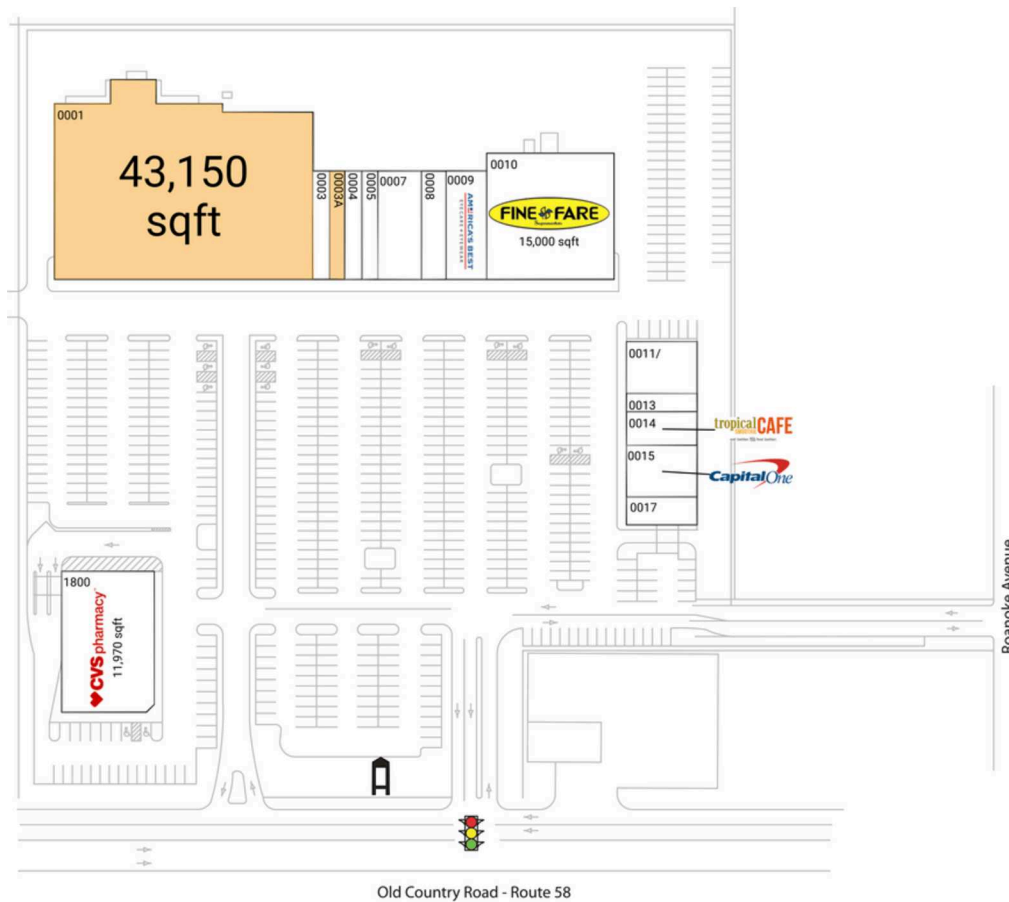

Tenant stability as 2/3 of small shops have been in the center for over 15 years

Located adjacent to Target and to the 182-bed Peconic Bay Medical Center (Dept of Homeland Security)

# Roanoke Plaza

New York-Newark-Jersey City, NY-NJ

40.9329, -72.677

1080-1140 Old Country Road | Riverhead, NY 11901-2020

## Available Space

0001	43,150 SF
0003A	1,925 SF

## Current Retailers

0003	DeJesus Taqueria	1,400 SF
0004	Caruso's Pizzeria	1,700 SF
0005	The Lemon Tree	1,500 SF
0007	Tong Fu Restaurant	4,000 SF
0008	Roanoke Plaza Liquors	2,600 SF
0009	America's Best Contacts & Eyeglasses	4,000 SF
0010	Fine Fare	15,000 SF
0011/	Roanoke Laundry	3,150 SF
0013	Inga's Cleaners	1,120 SF
0014	Tropical Smoothie Cafe	2,100 SF
0015	Capital One	4,256 SF
0017	HearX	1,260 SF
1800	CVS/pharmacy	11,970 SF