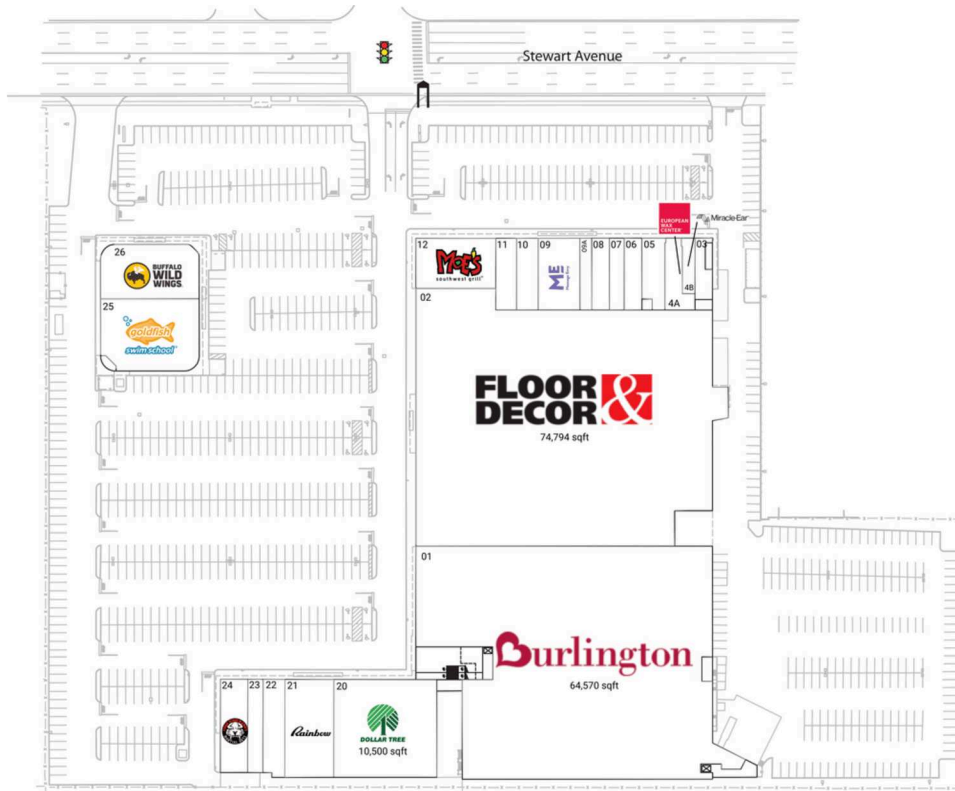

Close proximity to Hofstra University, Adelphi University and Nassau Community College with 37,400+ students as well as Roosevelt Field, the 8th largest mall in the U.S.

Highly visible retail location on Stewart Ave from 39,000+ vehicles daily with easy access to the Northern State and Meadowbrook State Parkways as well as the Old Country Rd and Hempstead Turnpike

Stewart Plaza

New York-Newark-Jersey City, NY-NJ

40.7312, -73.6083

650 Stewart Avenue | Garden City, NY 11530

Available Space

01B 10,000 SF

Current Retailers

| | | |
|-----|--------------------------------------|-----------|
| 01 | Burlington | 64,570 SF |
| 01A | Phenix Salon Suites | 14,772 SF |
| 02 | Floor & Decor | 74,794 SF |
| 03 | Great Wall Restaurant | 695 SF |
| 4A | European Wax Center | 1,500 SF |
| 4B | Miracle-Ear | 800 SF |
| 05 | Young Chefs Academy | 1,615 SF |
| 06 | StretchLab | 1,414 SF |
| 07 | Empire Nutrition | 1,095 SF |
| 08 | Brooklyn Dumpling Shop | 1,312 SF |
| 09 | Massage Envy | 3,100 SF |
| 09A | Boba Baar | 900 SF |
| 10 | Pizza Supreme | 1,600 SF |
| 11 | Energy Fuel | 1,544 SF |
| 12 | Moe's Southwest Grill | 4,000 SF |
| 20 | Dollar Tree | 10,500 SF |
| 21 | Rainbow | 5,000 SF |
| 22 | R Concept Nails & Spa | 2,000 SF |
| 23 | Vision World | 1,481 SF |
| 24 | Tiger Schulmann's Mixed Martial Arts | 2,617 SF |
| 25 | Goldfish Swim School | 7,084 SF |
| 26 | Buffalo Wild Wings | 5,500 SF |