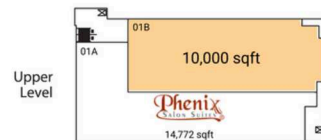

Stewart Plaza

New York-Newark-Jersey City, NY-NJ

40.7312, -73.6083

650 Stewart Avenue | Garden City, NY 11530

Available Space

01B 10,000 SF

Current Retailers

| | | |
|-----|--------------------------------------|-----------|
| 01 | Burlington | 64,570 SF |
| 01A | Phenix Salon Suites | 14,772 SF |
| 02 | Floor & Decor | 74,794 SF |
| 03 | Great Wall Restaurant | 695 SF |
| 4A | European Wax Center | 1,500 SF |
| 4B | Miracle-Ear | 800 SF |
| 05 | Young Chefs Academy | 1,615 SF |
| 06 | StretchLab | 1,414 SF |
| 07 | Empire Nutrition | 1,095 SF |
| 08 | Brooklyn Dumpling Shop | 1,312 SF |
| 09 | Massage Envy | 3,100 SF |
| 09A | Boba Baar | 900 SF |
| 10 | Pizza Supreme | 1,600 SF |
| 11 | Energy Fuel | 1,544 SF |
| 12 | Moe's Southwest Grill | 4,000 SF |
| 20 | Dollar Tree | 10,500 SF |
| 21 | Rainbow | 5,000 SF |
| 22 | R Concept Nails & Spa | 2,000 SF |
| 23 | Vision World | 1,481 SF |
| 24 | Tiger Schulmann's Mixed Martial Arts | 2,617 SF |
| 25 | Goldfish Swim School | 7,084 SF |
| 26 | Buffalo Wild Wings | 5,500 SF |