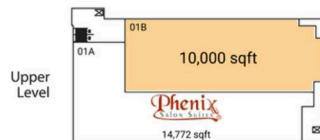

Stewart Plaza

New York-Newark-Jersey City, NY-NJ

40.7312, -73.6083

650 Stewart Avenue | Garden City, NY 11530

Available Space

01B 10,000 SF

Current Retailers

| | | |
|-----|--------------------------------------|-----------|
| 01 | Burlington | 64,570 SF |
| 01A | Phenix Salon Suites | 14,772 SF |
| 02 | Floor & Decor | 74,794 SF |
| 03 | Great Wall Restaurant | 695 SF |
| 4A | European Wax Center | 1,500 SF |
| 4B | Miracle-Ear | 800 SF |
| 05 | Young Chefs Academy | 1,615 SF |
| 06 | StretchLab | 1,414 SF |
| 07 | Empire Nutrition | 1,095 SF |
| 08 | Brooklyn Dumpling Shop | 1,312 SF |
| 09 | Massage Envy | 3,100 SF |
| 09A | Boba Baar | 900 SF |
| 10 | Pizza Supreme | 1,600 SF |
| 11 | Energy Fuel | 1,544 SF |
| 12 | Moe's Southwest Grill | 4,000 SF |
| 20 | Dollar Tree | 10,500 SF |
| 21 | Rainbow | 5,000 SF |
| 22 | R Concept Nails & Spa | 2,000 SF |
| 23 | Vision World | 1,481 SF |
| 24 | Tiger Schulmann's Mixed Martial Arts | 2,617 SF |
| 25 | Goldfish Swim School | 7,084 SF |
| 26 | Buffalo Wild Wings | 5,500 SF |