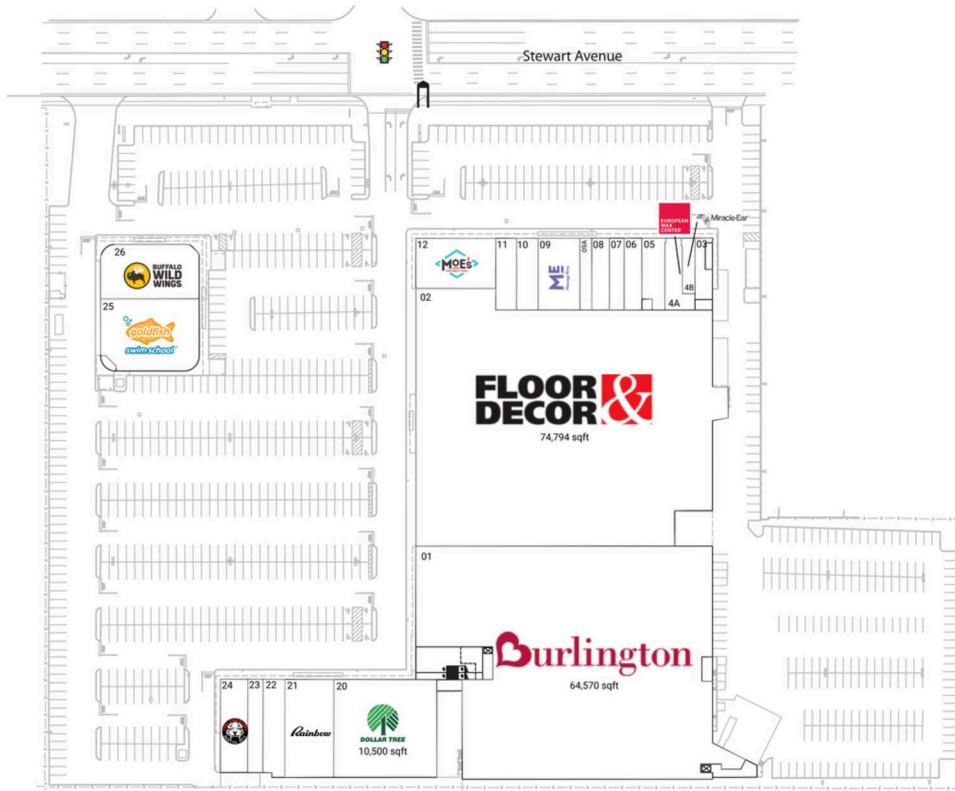

Close proximity to Hofstra University, Adelphi University and Nassau Community College with 37,400+ students as well as Roosevelt Field, the 8th largest mall in the U.S.

Highly visible retail location on Stewart Ave from 39,000+ vehicles daily with easy access to the Northern State and Meadowbrook State Parkways as well as the Old Country Rd and Hempstead Turnpike

Stewart Plaza

New York-Newark-Jersey City, NY-NJ

40.7312, -73.6083

650 Stewart Avenue | Garden City, NY 11530

Available Space

01B 10,000 SF

Current Retailers

| | | |
|-----|--------------------------------------|-----------|
| 01 | Burlington | 64,570 SF |
| 01A | Phenix Salon Suites | 14,772 SF |
| 02 | Floor & Decor | 74,794 SF |
| 03 | Great Wall Restaurant | 695 SF |
| 4A | European Wax Center | 1,500 SF |
| 4B | Miracle-Ear | 800 SF |
| 05 | Young Chefs Academy | 1,615 SF |
| 06 | StretchLab | 1,414 SF |
| 07 | Empire Nutrition | 1,095 SF |
| 08 | Brooklyn Dumpling Shop | 1,312 SF |
| 09 | Massage Envy | 3,100 SF |
| 09A | Boba Baar | 900 SF |
| 10 | Pizza Supreme | 1,600 SF |
| 11 | Energy Fuel | 1,544 SF |
| 12 | Moe's Southwest Grill | 4,000 SF |
| 20 | Dollar Tree | 10,500 SF |
| 21 | Rainbow | 5,000 SF |
| 22 | R Concept Nails & Spa | 2,000 SF |
| 23 | Vision World | 1,481 SF |
| 24 | Tiger Schulmann's Mixed Martial Arts | 2,617 SF |
| 25 | Goldfish Swim School | 7,084 SF |
| 26 | Buffalo Wild Wings | 5,500 SF |