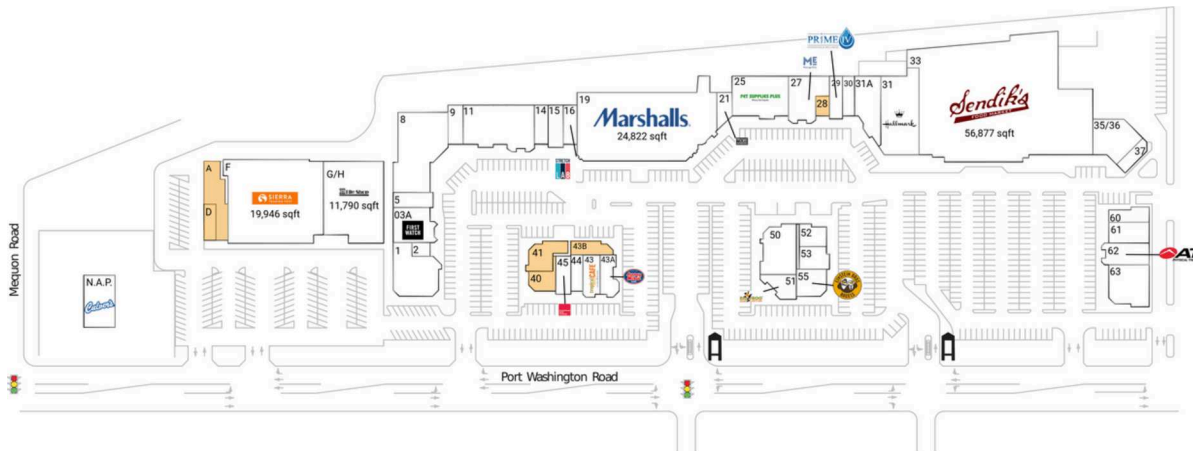

# Mequon Pavilions

Milwaukee-Waukesha, WI

43.2178, -87.9229  
10930 N Port Washington Road | Mequon, WI 53092-5031

**Center Size:** 219,230 SF

Demographics	1 Mile	3 Mile	5 Mile
	3,925	22,709	58,321
	1,538	9,308	24,145
	\$178,799	\$156,524	\$131,667

# Mequon Pavilions

Milwaukee-Waukesha, WI

43.2178, -87.9229

10930 N Port Washington Road | Mequon, WI 53092-5031

## Available Space

A	3,284 SF
D	1,167 SF
28	700 SF
40	1,455 SF
41	2,265 SF
43B	1,382 SF

## Current Retailers

F	Sierra Trading Post	19,946 SF	31	Hallmark	6,014 SF
G/H	The Tile Shop	11,790 SF	31A	Fred Astaire	5,012 SF
N.A.P.	Culver's	0 SF	33	Dance Studio	
1	Chancery Restaurant	5,808 SF	35/36	Sendik's Food Market	56,877 SF
2	Alteration	592 SF	37	Hassless Mattress	3,357 SF
03A	First Watch	4,030 SF	43	Elite Nutrition	950 SF
5	Hart Hearing Care Center	1,376 SF	43A	Tropical Smoothie Cafe	1,574 SF
8	D1 Training	9,038 SF	44	Jersey Mike's Subs	1,491 SF
9	Mathnasium	1,540 SF	45	Great Clips	1,332 SF
11	Pure Hockey	8,423 SF	50	European Wax Center	1,320 SF
14	Allure Intimate Apparel	1,480 SF	51	Game Universe	4,300 SF
15	Wild Birds Unlimited	1,673 SF	52	Big Frog Custom T-Shirts & More	1,869 SF
16	StretchLab	1,540 SF	53	Taco Pros	2,352 SF
19	Marshalls	24,822 SF	55	Yen Ching Express	1,155 SF
21	The Joint Chiropractic	1,285 SF	60	Einstein Bros. Bagels	2,351 SF
25	Pet Supplies Plus	6,963 SF	61	Bliss Nails & Spa	1,502 SF
27	Massage Envy	3,731 SF	62	Club Champion	2,656 SF
29	Prime IV Hydration & Wellness	1,498 SF	63	ATI Physical Therapy	2,764 SF
30	The UPS Store	1,390 SF		Neroli Salon and Spa	4,021 SF