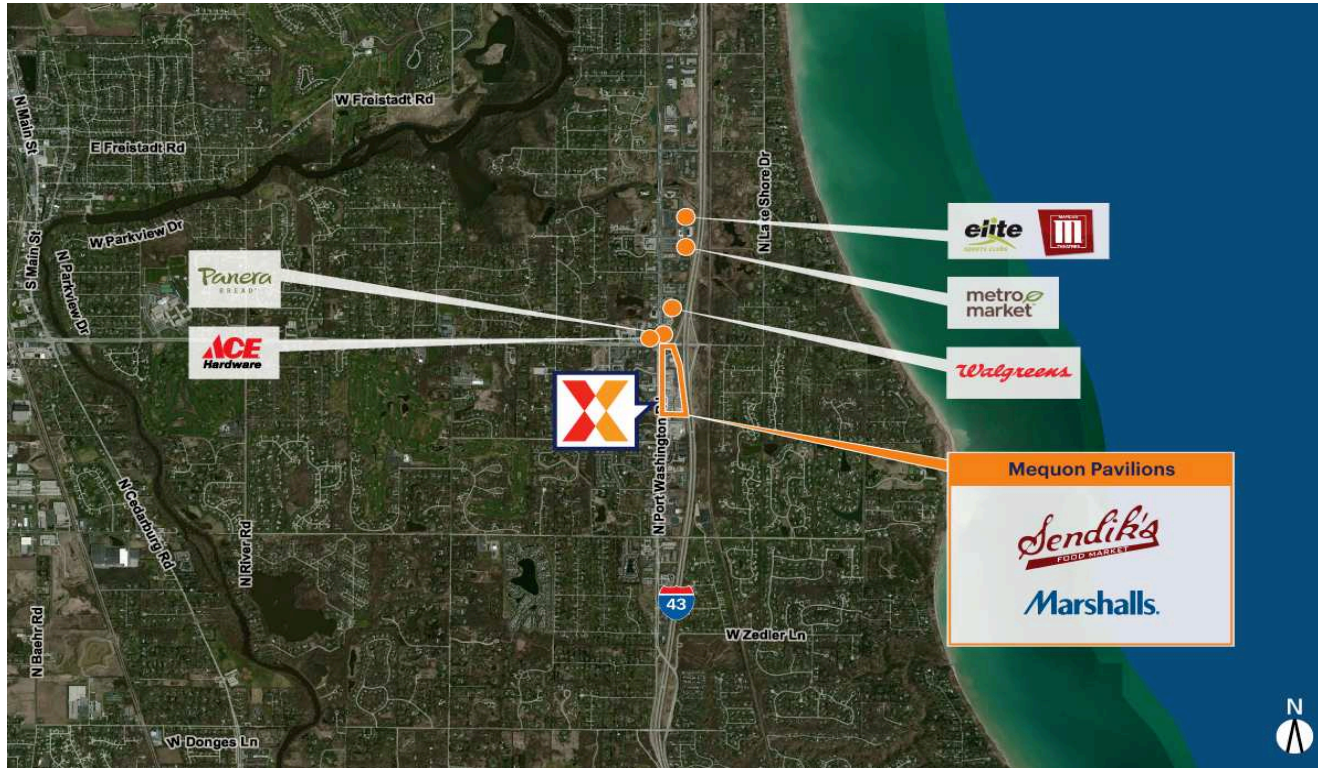

# Mequon Pavilions

Milwaukee-Waukesha, WI

43.2178, -87.9229  
10930 N Port Washington Road | Mequon, WI 53092-5031

**Center Size:** 219,230 SF

Demographics	1 Mile	3 Mile	5 Mile
	3,925	22,709	58,321
	1,538	9,308	24,145
	\$178,799	\$156,524	\$131,667

Largest shopping center in Mequon

Highly trafficked center with Sendik's Food Market drawing an estimated 9,000 visits/day and 3.2M+ visits/year (based on CreditIntell)

Surrounded by an affluent population with an average household income of \$156,000+ within a 3-mile radius

# Mequon Pavilions

Milwaukee-Waukesha, WI

43.2178, -87.9229

10930 N Port Washington Road | Mequon, WI 53092-5031