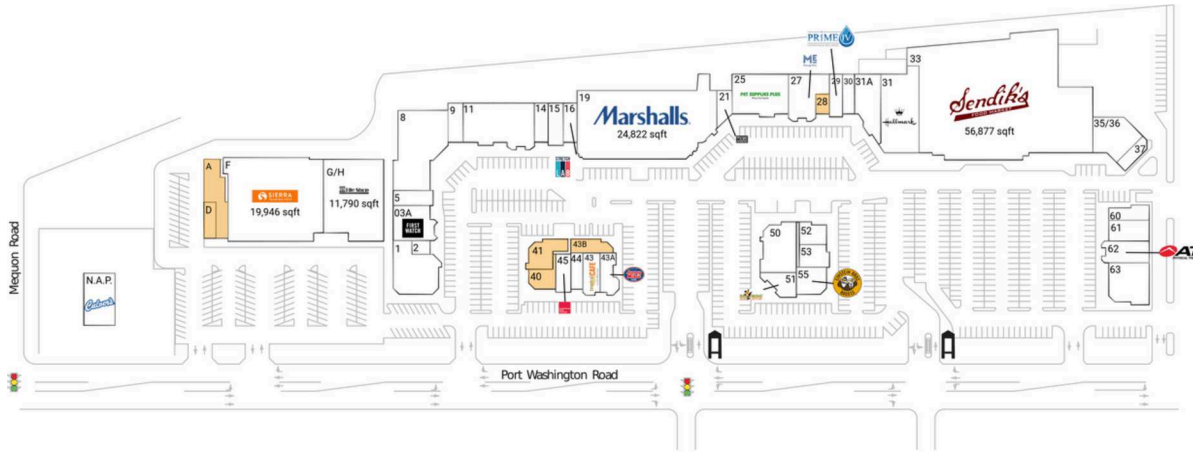

# Mequon Pavilions

Milwaukee-Waukesha, WI

43.2178, -87.9229  
10930 N Port Washington Road | Mequon, WI 53092-5031

**Center Size:** 218,392 SF

Demographics	1 Mile	3 Mile	5 Mile
	3,925	22,709	58,321
	1,538	9,308	24,145
	\$178,799	\$156,524	\$131,667

# Mequon Pavilions

Milwaukee-Waukesha, WI

43.2178, -87.9229

10930 N Port Washington Road | Mequon, WI 53092-5031

## Available Space

A	3,284 SF
D	1,167 SF
28	700 SF
40	1,455 SF
41	2,265 SF
43B	1,382 SF

## Current Retailers

F	Sierra Trading Post	19,946 SF	31	Hallmark	6,014 SF
G/H	The Tile Shop	11,790 SF	31A	Fred Astaire	5,012 SF
N.A.P.	Culver's	0 SF	33	Dance Studio	
1	Chancery Restaurant	5,808 SF	35/36	Sendik's Food Market	56,877 SF
2	Alteration	592 SF	37	Hassless Mattress	3,357 SF
03A	First Watch	4,030 SF	43	Elite Nutrition	950 SF
5	Hart Hearing Care Center	1,376 SF	43A	Tropical Smoothie Cafe	1,574 SF
8	D1 Training	9,038 SF	44	Jersey Mike's Subs	1,491 SF
9	Mathnasium	1,540 SF	45	Great Clips	1,332 SF
11	Pure Hockey	8,423 SF	50	European Wax Center	1,320 SF
14	Allure Intimate Apparel	1,480 SF	51	Game Universe	4,300 SF
15	Wild Birds Unlimited	1,673 SF	52	Big Frog Custom T-Shirts & More	1,869 SF
16	StretchLab	1,540 SF	53	Taco Pros	2,352 SF
19	Marshalls	24,822 SF	55	Yen Ching Express	1,155 SF
21	The Joint Chiropractic	1,285 SF	60	Einstein Bros. Bagels	2,351 SF
25	Pet Supplies Plus	6,963 SF	61	Bliss Nails & Spa	1,502 SF
27	Massage Envy	3,731 SF	62	Club Champion	2,656 SF
29	Prime IV Hydration & Wellness	1,498 SF	63	ATI Physical Therapy	2,764 SF
30	The UPS Store	1,390 SF		Neroli Salon and Spa	4,021 SF