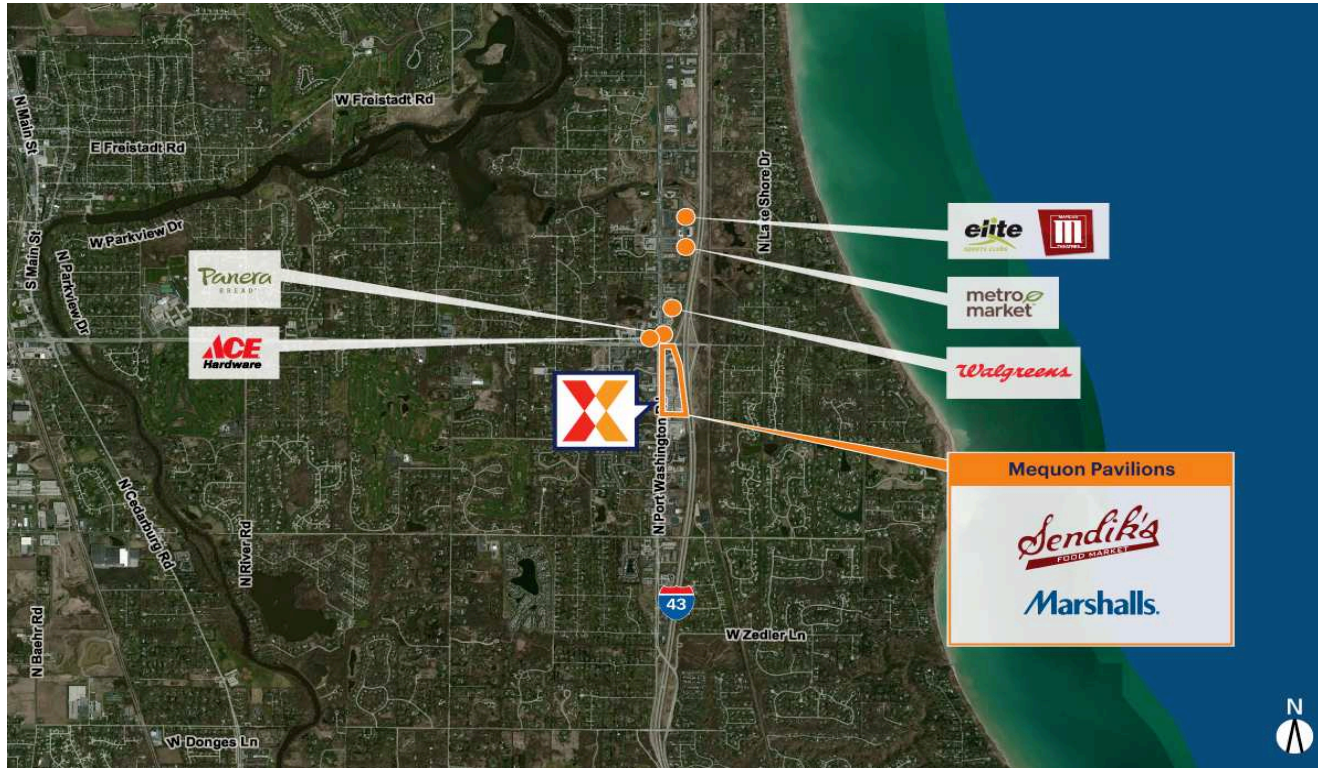

# Mequon Pavilions

Milwaukee-Waukesha, WI

43.2178, -87.9229  
10930 N Port Washington Road | Mequon, WI 53092-5031

**Center Size:** 218,392 SF

Demographics	1 Mile	3 Mile	5 Mile
	3,925	22,709	58,321
	1,538	9,308	24,145
	\$178,799	\$156,524	\$131,667

Largest shopping center in Mequon

Highly trafficked center with Sendik's Food Market drawing an estimated 9,000 visits/day and 3.2M+ visits/year (based on CreditIntell)

Surrounded by an affluent population with an average household income of \$156,000+ within a 3-mile radius

# Mequon Pavilions

Milwaukee-Waukesha, WI

43.2178, -87.9229

10930 N Port Washington Road | Mequon, WI 53092-5031